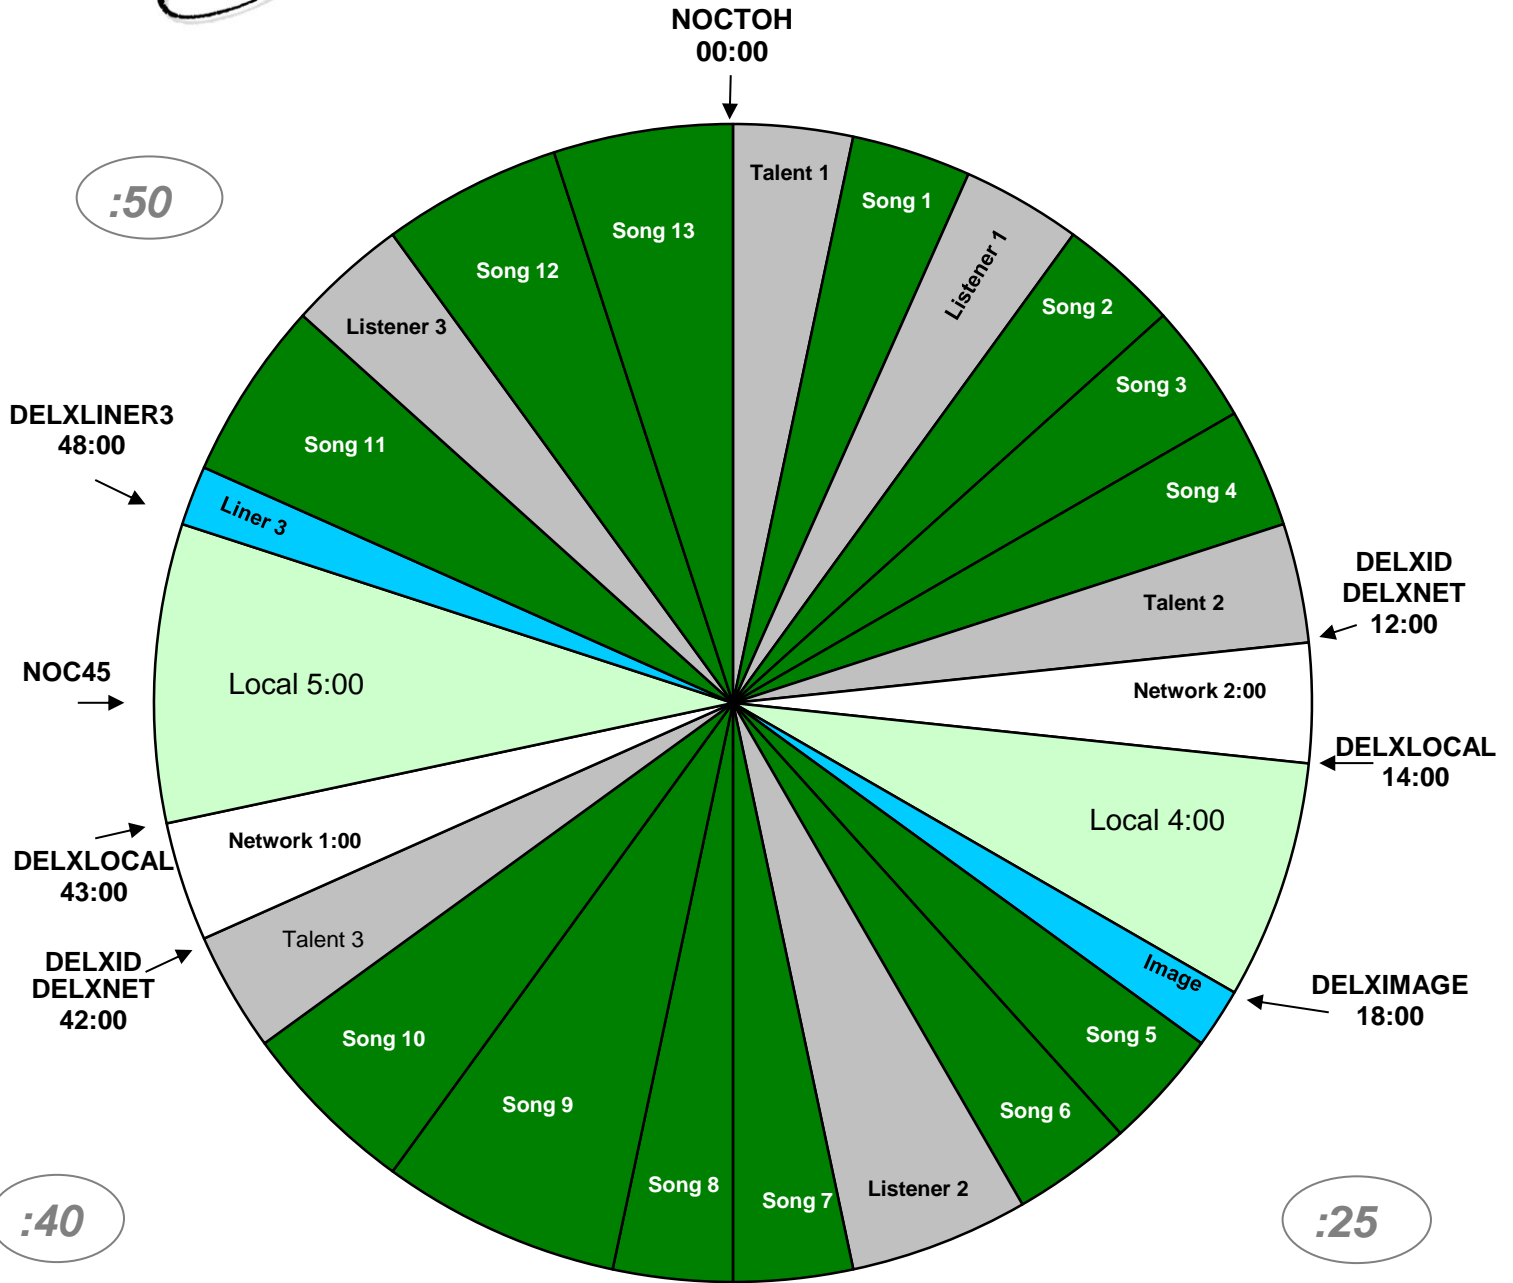

PROGRAM CLOCK
XDS Program: Delilah Holiday
 Effective Oct 30th, 2020
 Premiere XDS PRO4-P Satellite
 7pm-Midnight (Eastern)
 4pm - 9pm (Pacific) Mon-Fri

PID available for scheduling on
 Thurs 10/22/20
 Testing with audio and cues from
 Fri 10/23/20

For Technical Assistance Call
 Premiere Network Operations Center: (800) 276-4431
 Technical Info: <http://engineering.premiereradio.com>

Delilah Relay	Function
DELXLOCAL	Local Break / Net Release
DELXIMAGE	Fires local 27s liner over 30s network jingle
DELXLINER3	Fires 11 second drop over 15s network jingle
DELXNET	Fires Network break
DELXID	Fires 3 second station ID/positioner
NOCTOH	NOC Top of Hour Time Sync
NOC45	NOC 45 min Time Sync
DELXID2	05s optional station ID/positioner
DELXCALL	05s optional Liner Before Caller