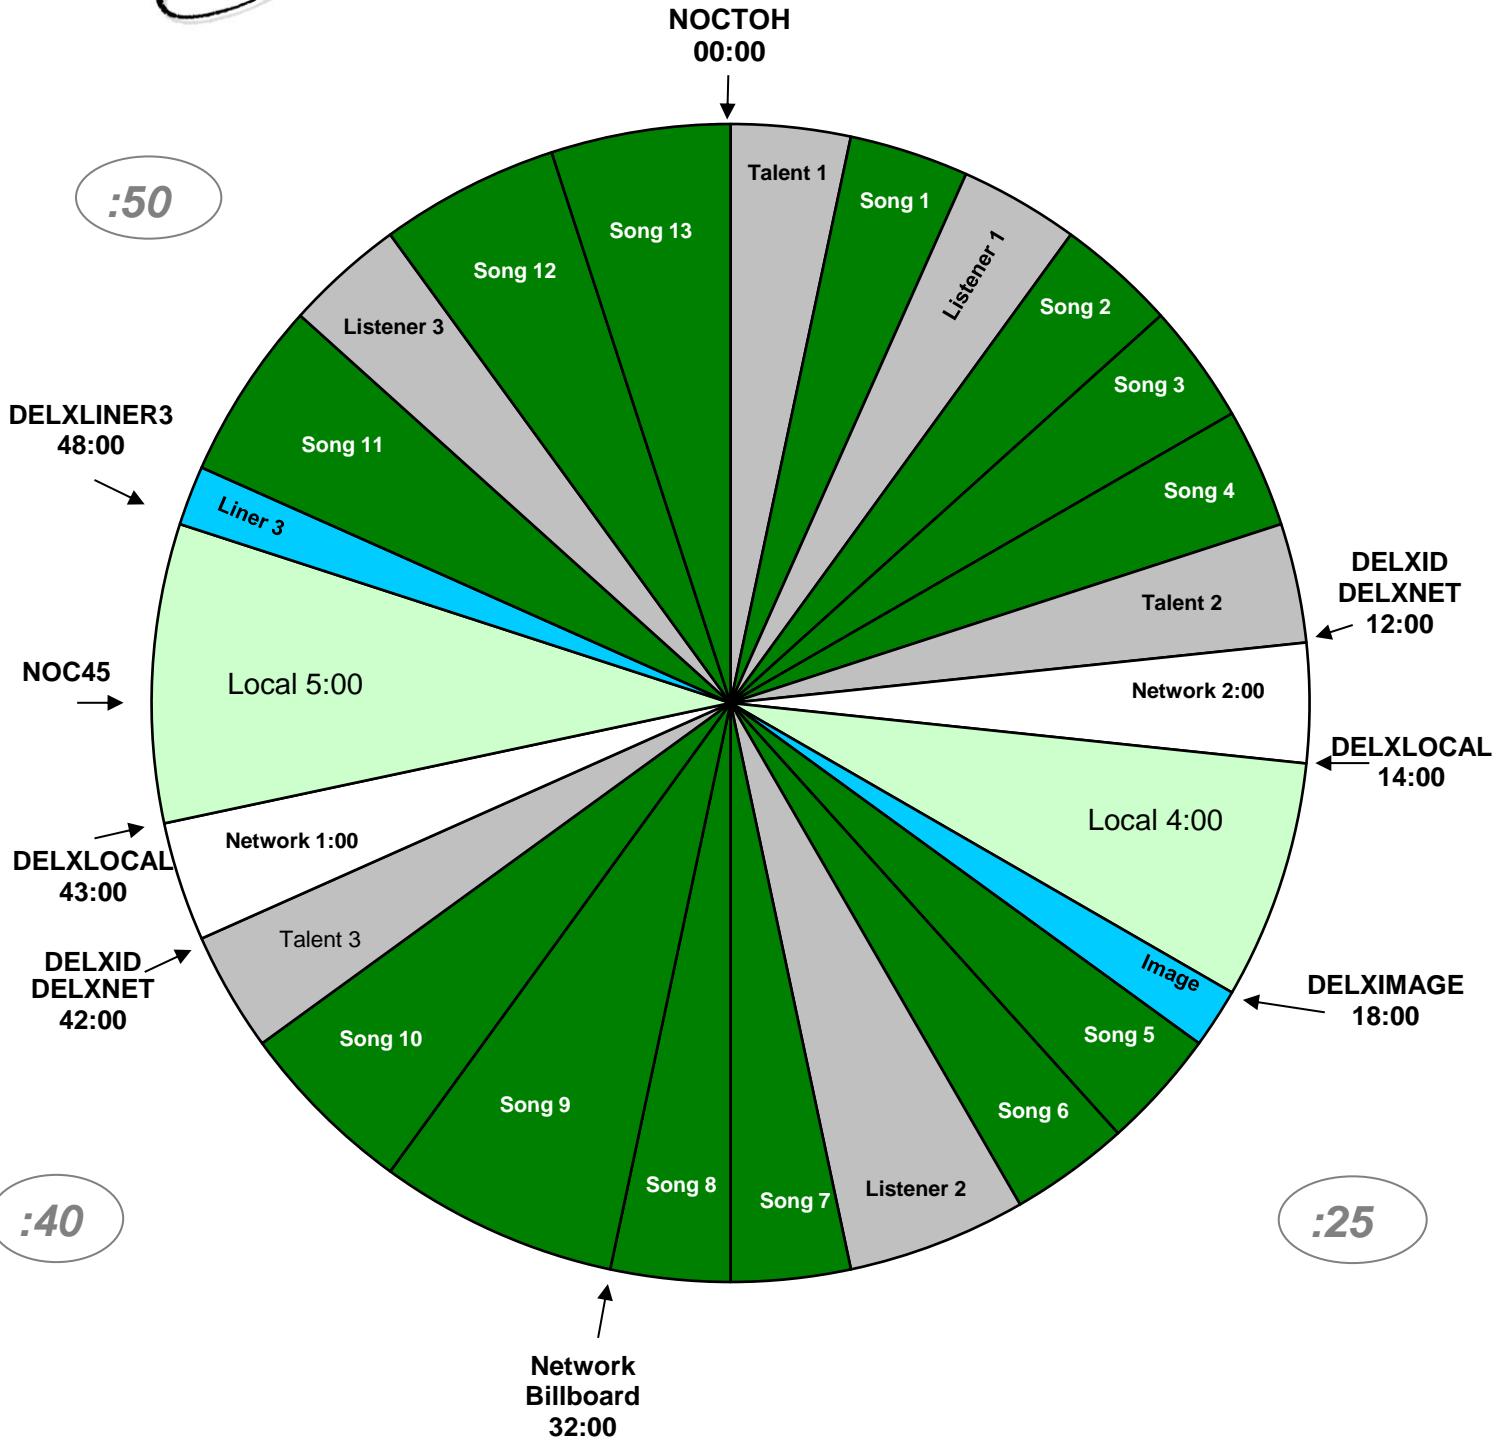

PROGRAM CLOCK
XDS Program: Delilah Holiday
 Effective Nov 1st, 2021
 Premiere XDS PRO4-P Satellite
 7pm-Midnight (Eastern)
 4pm - 9pm (Pacific) Mon-Fri

For Technical Assistance Call
 Premiere Network Operations Center: (800) 276-4431
 Technical Info: <http://engineering.premiereradio.com>

Delilah Relay	Function
DELXLOCAL	Local Break / Net Release
DELXIMAGE	Fires local 27s liner over 30s network jingle
DELXLINER3	Fires 11 second drop over 15s network jingle
DELXNET	Fires Network break
DELXID	Fires 3 second station ID/positioner
NOCTOH	NOC Top of Hour Time Sync
NOC45	NOC 45 min Time Sync
DELXID2	05s optional station ID/positioner
DELXCALL	05s optional Liner Before Caller