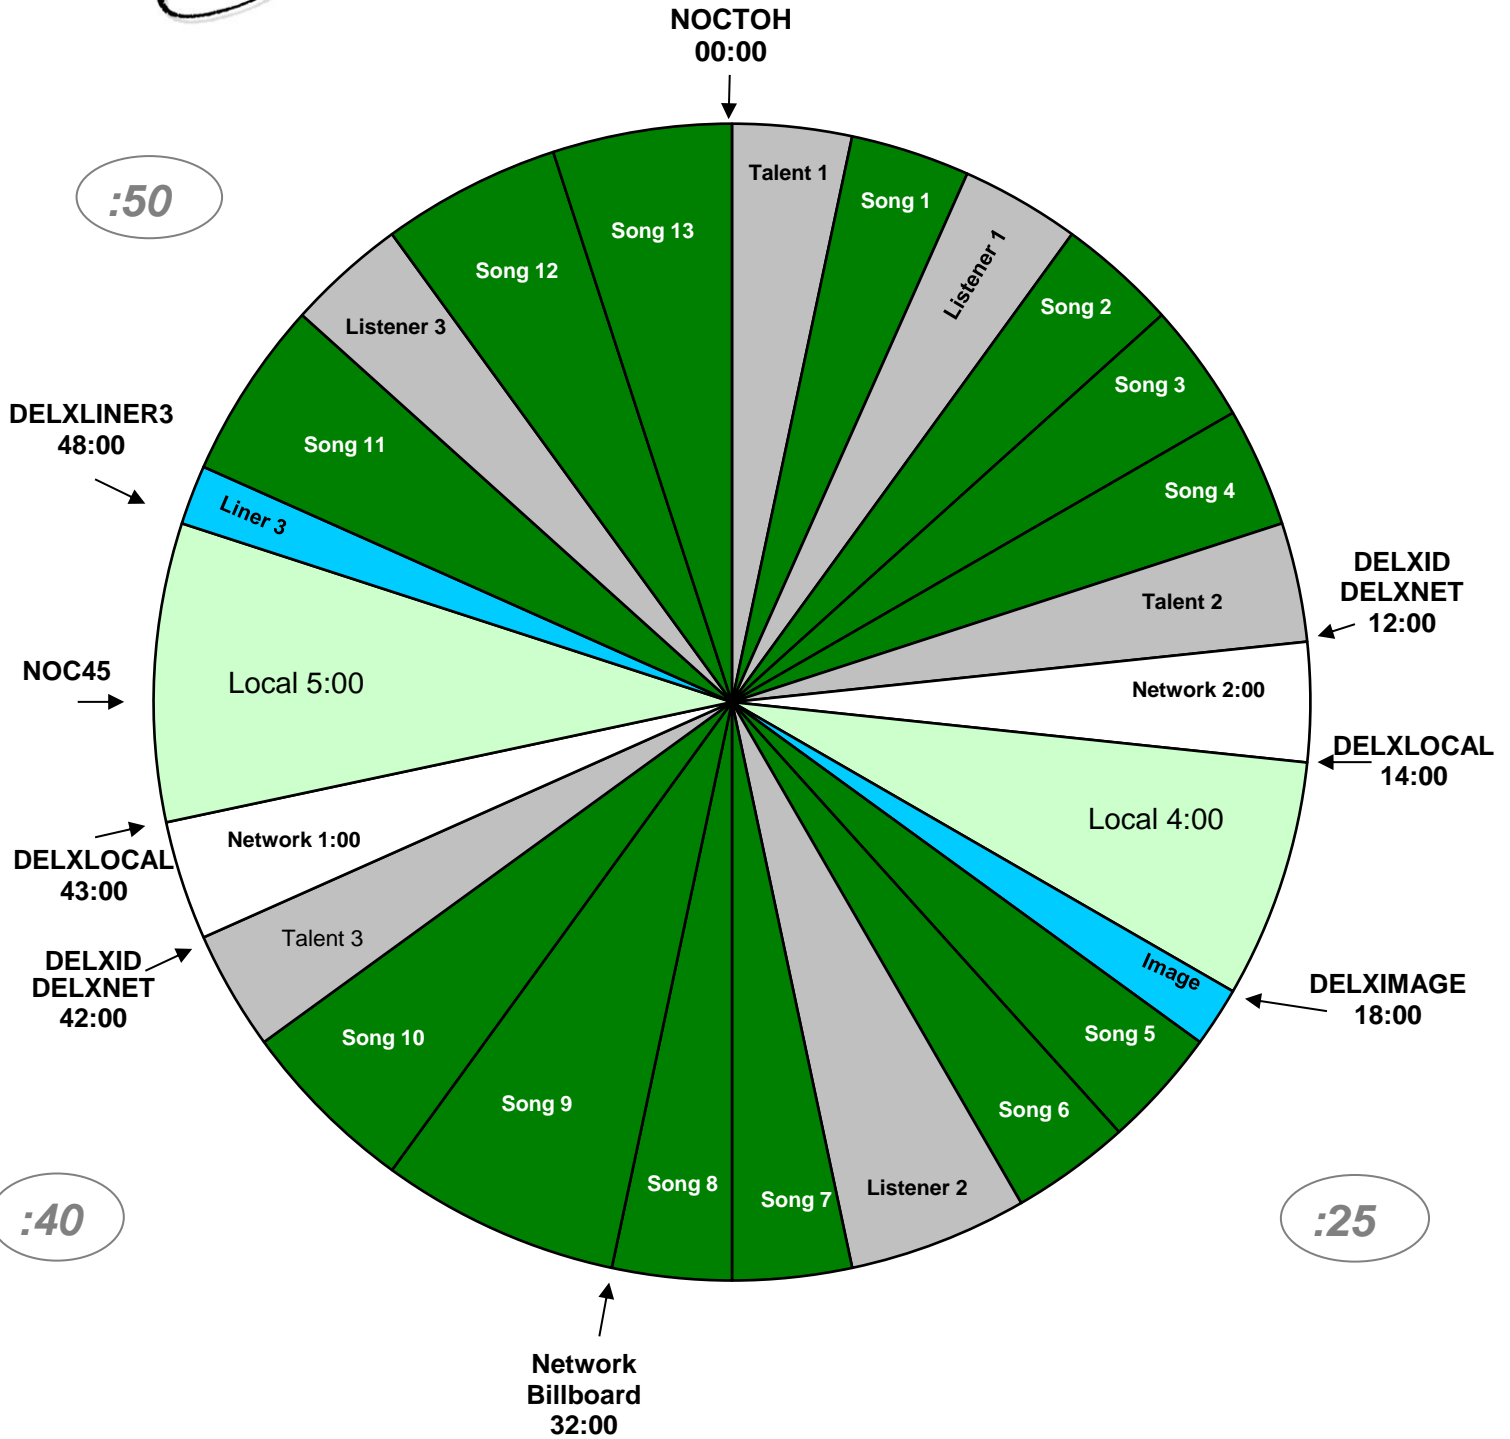

PROGRAM CLOCK
XDS Program: Delilah Holiday
 Effective October 31st, 2022
 Premiere XDS PRO4-P Satellite
 7pm-Midnight (Eastern)
 4pm - 9pm (Pacific) Mon-Fri

For Technical Assistance Call
 Premiere Network Operations Center: (800) 276-4431
 Technical Info: <http://engineering.premiereradio.com>

premiere
 NETWORKS

Delilah Relay	Function
DELXLOCAL	Local Break / Net Release
DELXIMAGE	Fires local 27s liner over 30s network jingle
DELXLINER3	Fires 11 second drop over 15s network jingle
DELXNET	Fires Network break
DELXID	Fires 3 second station ID/positioner
NOCTOH	NOC Top of Hour Time Sync
NOC45	NOC 45 min Time Sync
DELXID2	05s optional station ID/positioner
DELXCALL	05s optional Liner Before Caller