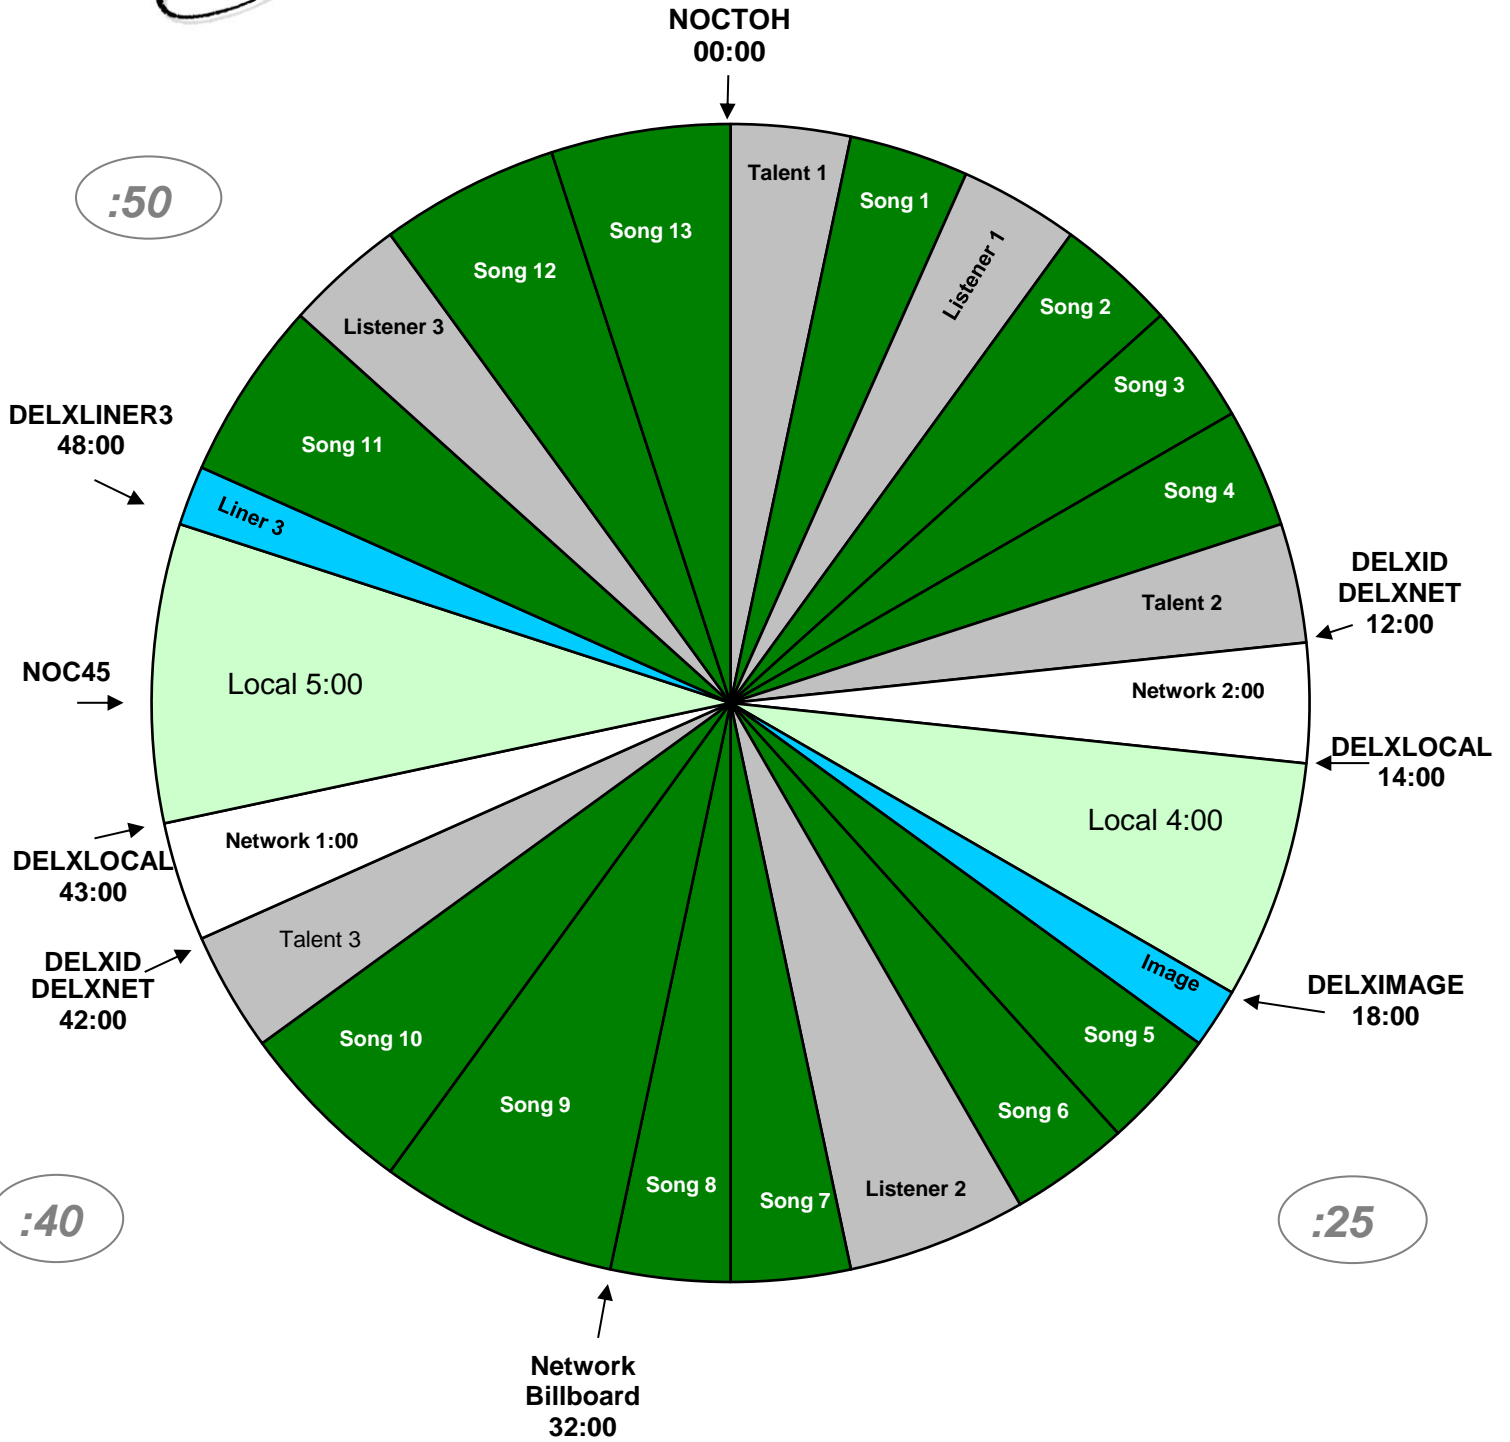

PROGRAM CLOCK
XDS Program: Delilah Holiday
 Effective November 1st, 2023
 Premiere XDS PRO4-P Satellite
 7pm-Midnight (Eastern)
 4pm - 9pm (Pacific) Mon-Fri

For Technical Assistance Call
 Premiere Network Operations Center: (800) 276-4431
 Technical Info: <http://engineering.premiereradio.com>

Delilah Relay	Function
DELXLOCAL	Local Break / Net Release
DELXIMAGE	Fires local 27s liner over 30s network jingle
DELXLINER3	Fires 11 second drop over 15s network jingle
DELXNET	Fires Network break
DELXID	Fires 3 second station ID/positioner
NOCTOH	NOC Top of Hour Time Sync
NOC45	NOC 45 min Time Sync
DELXID2	05s optional station ID/positioner
DELXCALL	05s optional Liner Before Caller