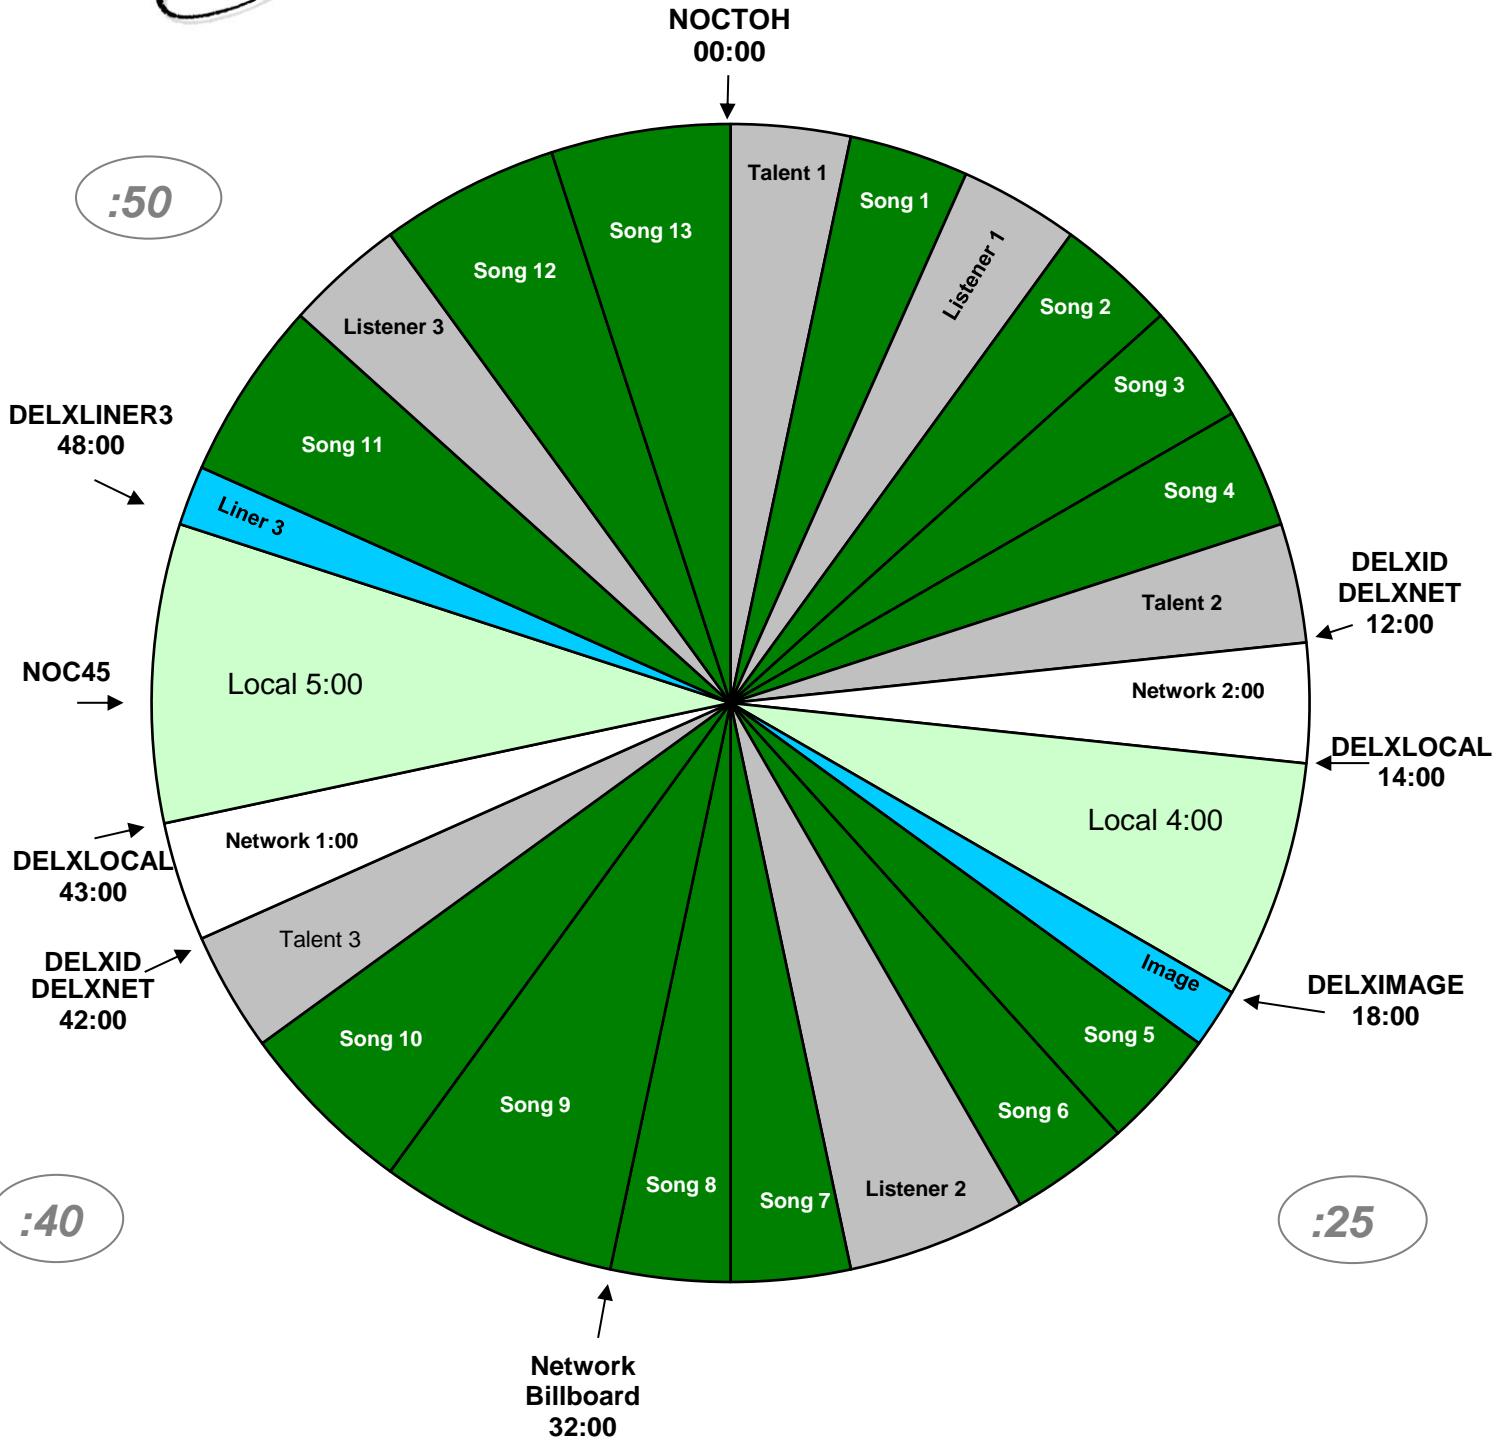

PROGRAM CLOCK
XDS Program: Delilah Holiday
 Effective November 1st, 2024
 Premiere XDS PRO4-P Satellite
 7pm-Midnight (Eastern)
 4pm - 9pm (Pacific) Mon-Fri

For Technical Assistance Call
 Premiere Network Operations Center: (800) 276-4431
 Technical Info: <http://engineering.premiereradio.com>

Delilah Relay	Function
DELXLOCAL	Local Break / Net Release
DELXIMAGE	Fires local 27s liner over 30s network jingle
DELXLINER3	Fires 11 second drop over 15s network jingle
DELXNET	Fires Network break
DELXID	Fires 3 second station ID/positioner
NOCTOH	NOC Top of Hour Time Sync
NOC45	NOC 45 min Time Sync
DELXID2	05s optional station ID/positioner
DELXCALL	05s optional Liner Before Caller