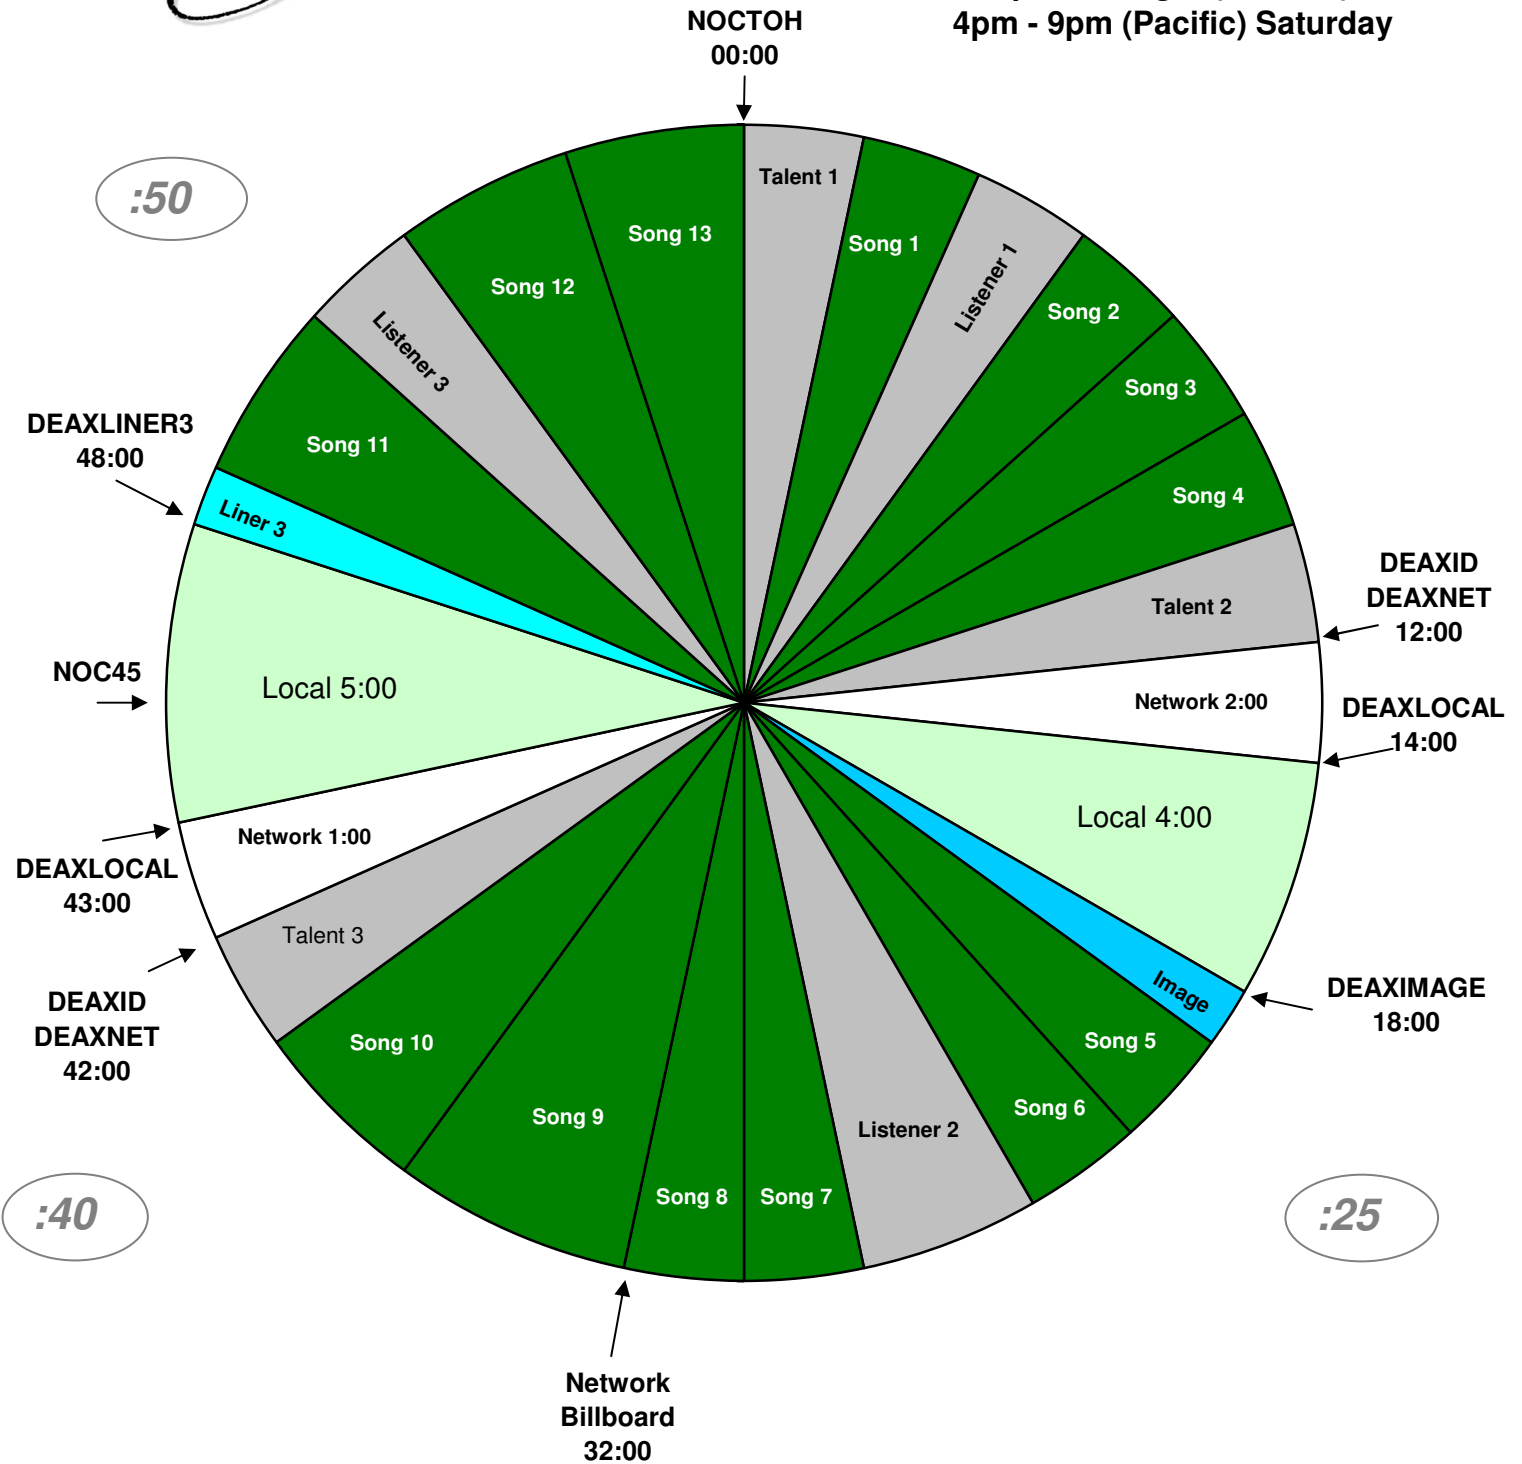

PROGRAM CLOCK
XDS Program: Delilah Holiday
 Effective Nov 1st, 2015
 Premiere XDS PRO4-P Satellite
 7pm-Midnight (Eastern)
 4pm - 9pm (Pacific) Saturday

For Technical Assistance Call
 Premiere Network Operations Center: (800) 276-4431
 Technical Info: <http://engineering.premiereradio.com>

Delilah Relay	Function
DEAXLOCAL	Local Break / Net Release
DEAXIMAGE	Fires local 27s liner over 30s network jingle
DEAXLINER3	Fires 11 second drop over 15s network jingle
DEAXNET	Fires Network break
DEAXID	Fires 3 second station ID/positioner
NOCTOH	NOC Top of Hour Time Sync
NOC45	NOC 45 min Time Sync
DEAXID2	05s optional station ID/positioner
DEAXCALL	05s optional Liner Before Caller