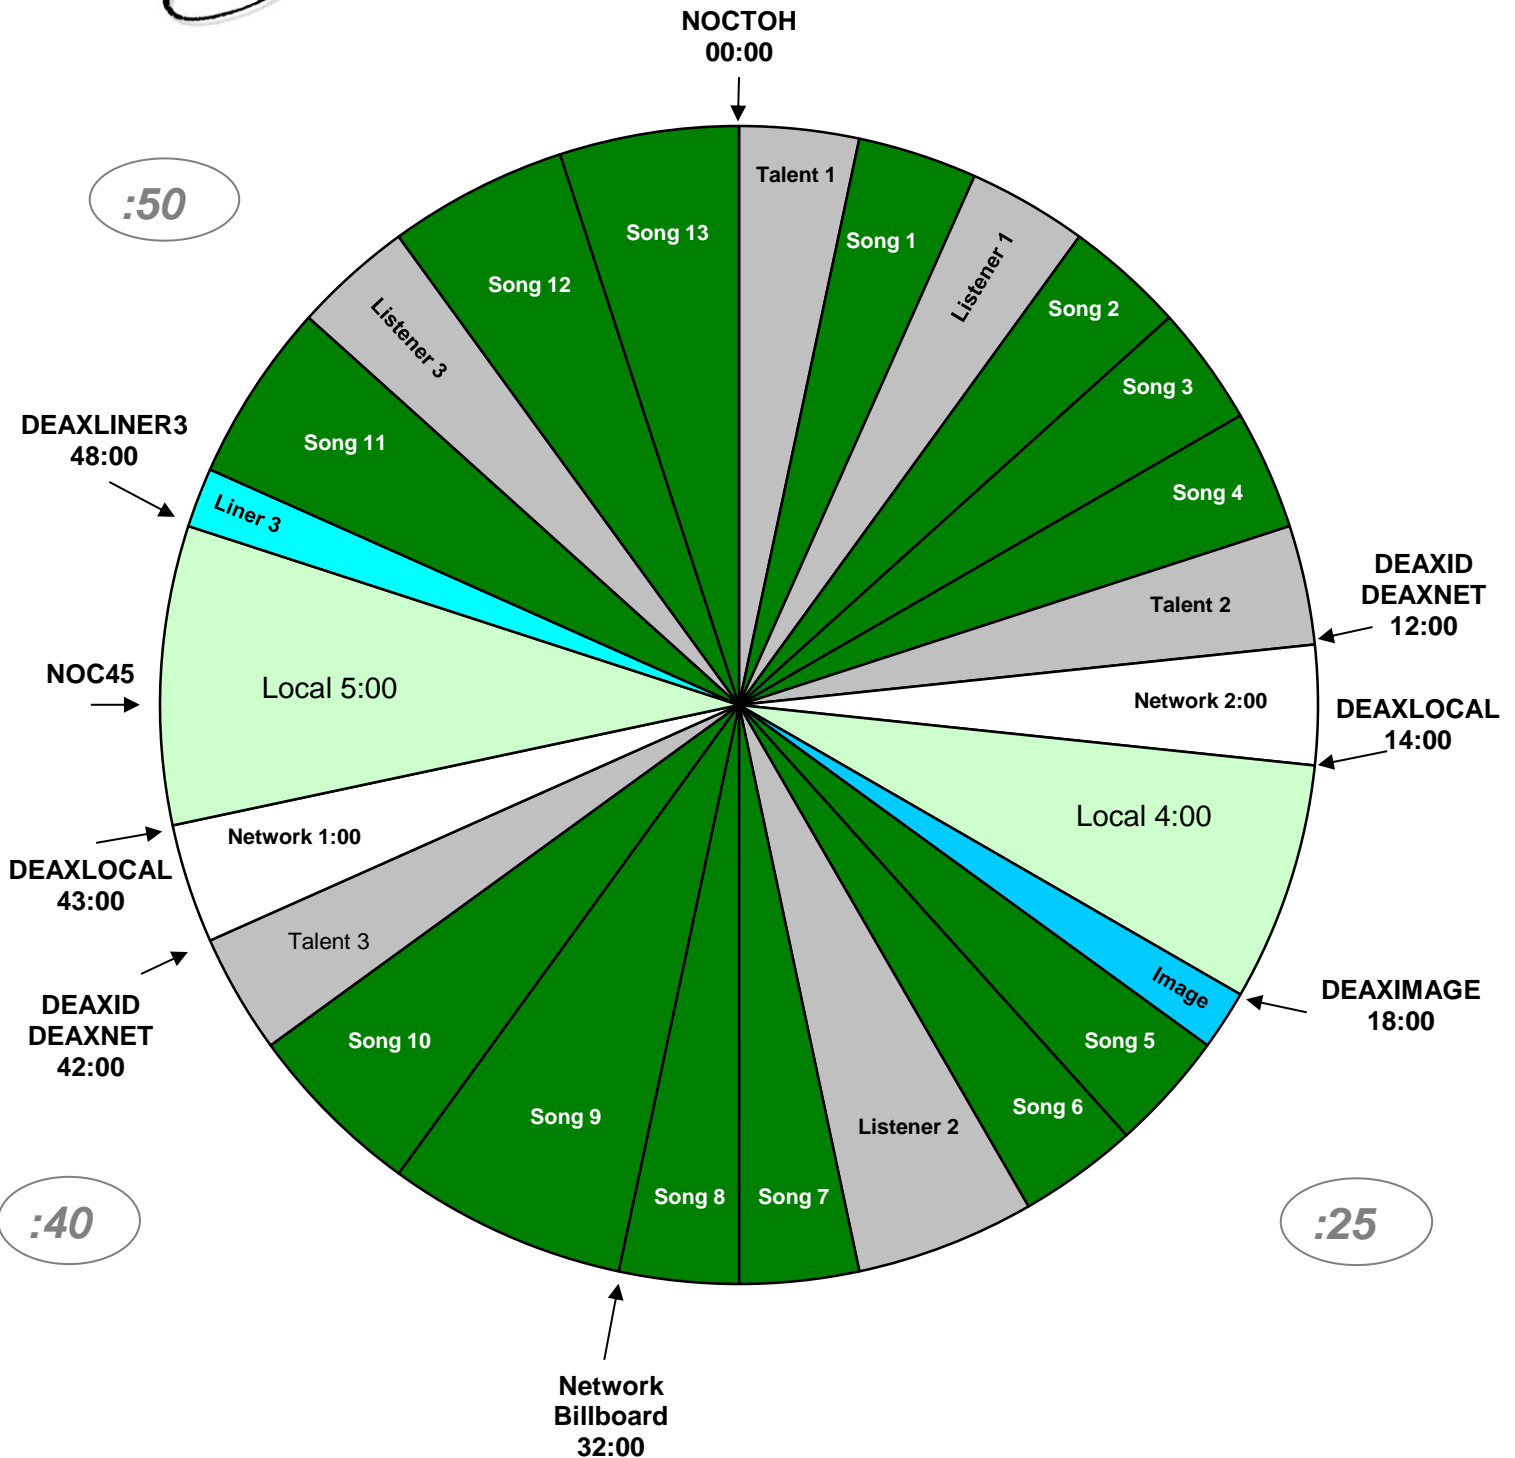

PROGRAM CLOCK
XDS Program: Delilah Holiday
 Effective Nov 4th, 2016
 Premiere XDS PRO4-P Satellite
 7pm-Midnight (Eastern)
 4pm - 9pm (Pacific) Saturday

For Technical Assistance Call
 Premiere Network Operations Center: (800) 276-4431
 Technical Info: <http://engineering.premiereradio.com>

premiere
 NETWORKS

Delilah Relay
 DEAXLOCAL
 DEAXIMAGE
 DEAXLINER3
 DEAXNET
 DEAXID
 NOCTOH
 NOC45
 DEAXID2
 DEAXCALL

Function
 Local Break / Net Release
 Fires local 27s liner over 30s network jingle
 Fires 11 second drop over 15s network jingle
 Fires Network break
 Fires 3 second station ID/positioner
 NOC Top of Hour Time Sync
 NOC 45 min Time Sync
 05s optional station ID/positioner
 05s optional Liner Before Caller