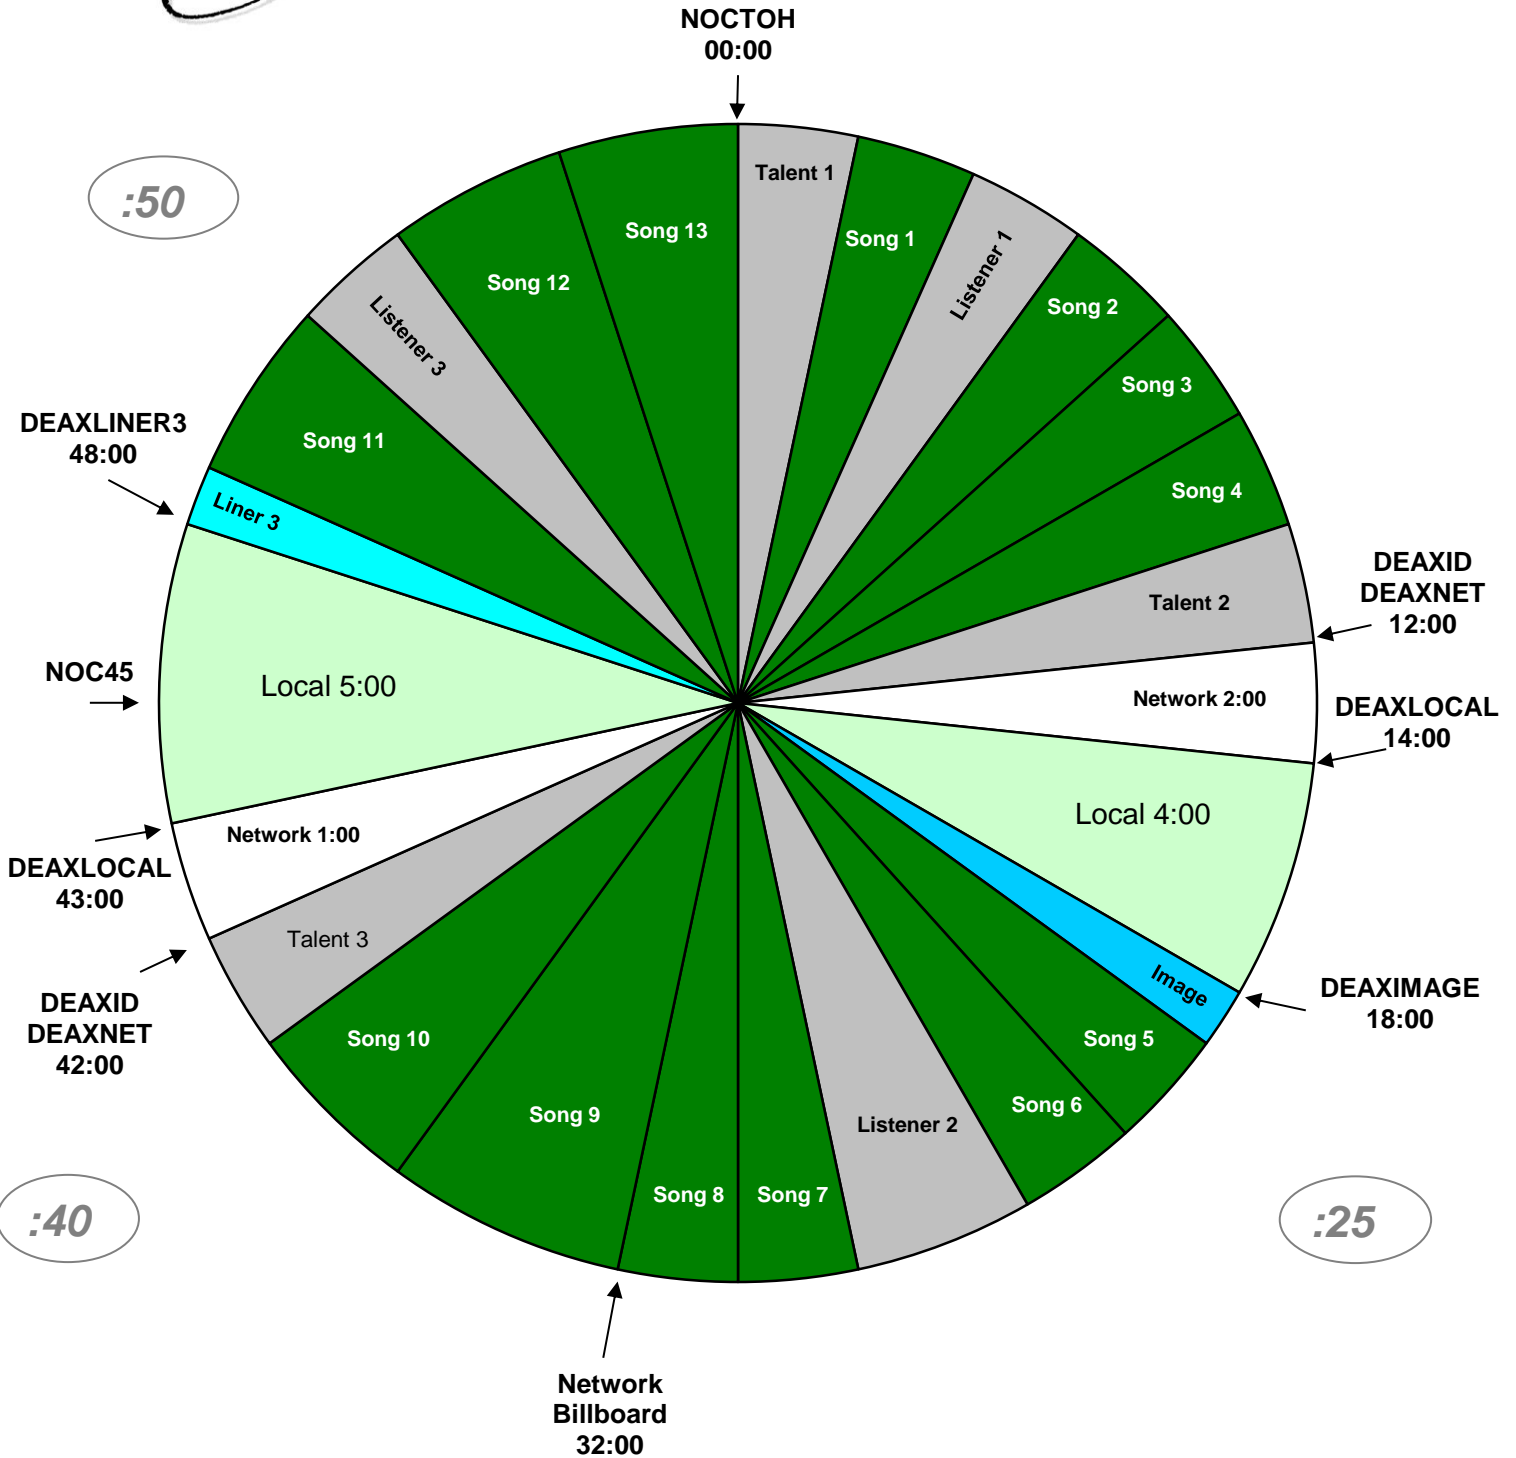

**PROGRAM CLOCK**  
**XDS Program: Delilah Holiday**  
 Effective Nov 16th, 2018  
 Premiere XDS PRO4-P Satellite  
 7pm-Midnight (Eastern)  
 4pm - 9pm (Pacific) Saturday

For Technical Assistance Call  
 Premiere Network Operations Center: (800) 276-4431  
 Technical Info: <http://engineering.premiereradio.com>

Delilah Relay	Function
DEAXLOCAL	Local Break / Net Release
DEAXIMAGE	Fires local 27s liner over 30s network jingle
DEAXLINER3	Fires 11 second drop over 15s network jingle
DEAXNET	Fires Network break
DEAXID	Fires 3 second station ID/positioner
NOCTOH	NOC Top of Hour Time Sync
NOC45	NOC 45 min Time Sync
DEAXID2	05s optional station ID/positioner
DEAXCALL	05s optional Liner Before Caller