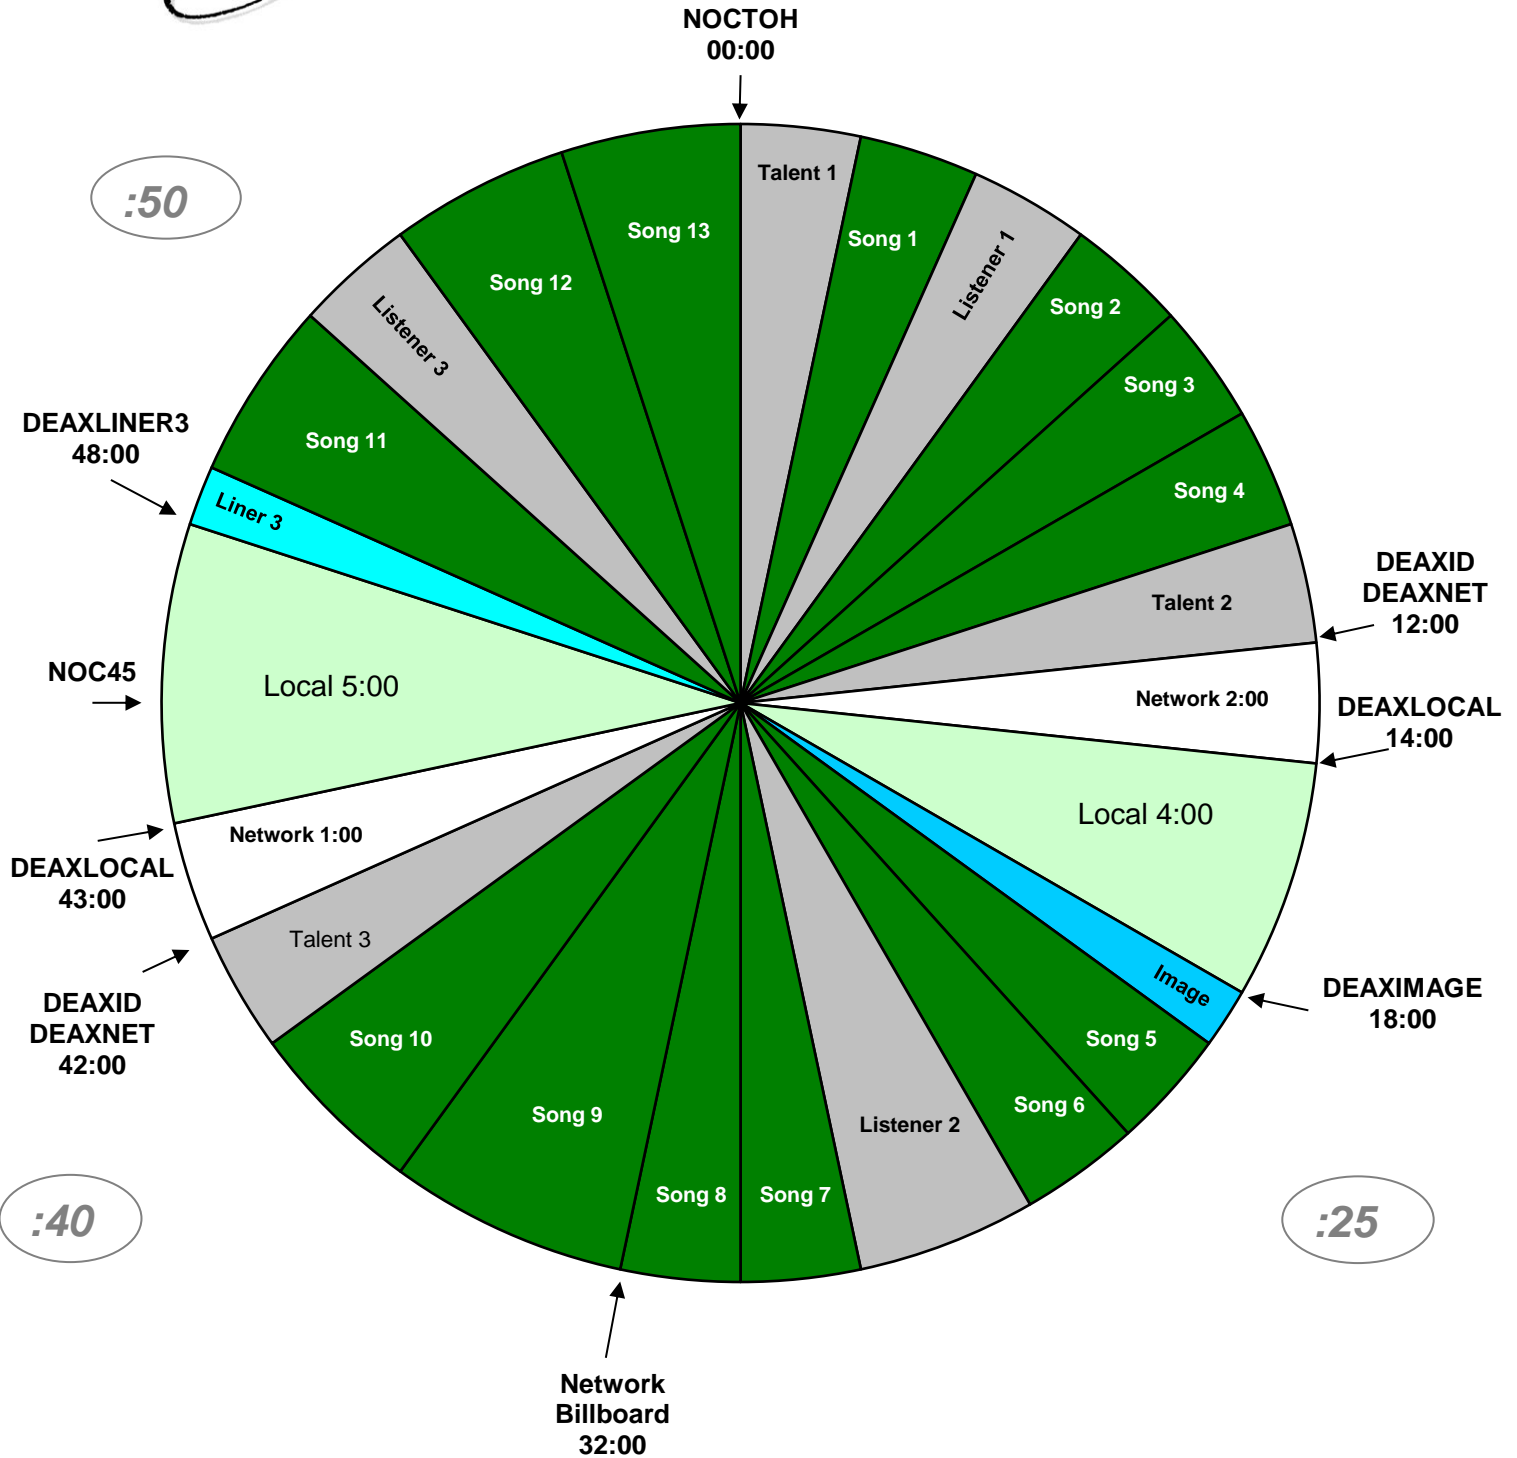

PROGRAM CLOCK
XDS Program: Delilah Holiday Sat
 Effective Nov 6th, 2021
 Premiere XDS PRO4-P Satellite
 7pm-Midnight (Eastern)
 4pm - 9pm (Pacific) Saturday

For Technical Assistance Call
 Premiere Network Operations Center: (800) 276-4431
 Technical Info: <http://engineering.premiereradio.com>

Delilah Relay	Function
DEAXLOCAL	Local Break / Net Release
DEAXIMAGE	Fires local 27s liner over 30s network jingle
DEAXLINER3	Fires 11 second drop over 15s network jingle
DEAXNET	Fires Network break
DEAXID	Fires 3 second station ID/positioner
NOCTOH	NOC Top of Hour Time Sync
NOC45	NOC 45 min Time Sync
DEAXID2	05s optional station ID/positioner
DEAXCALL	05s optional Liner Before Caller