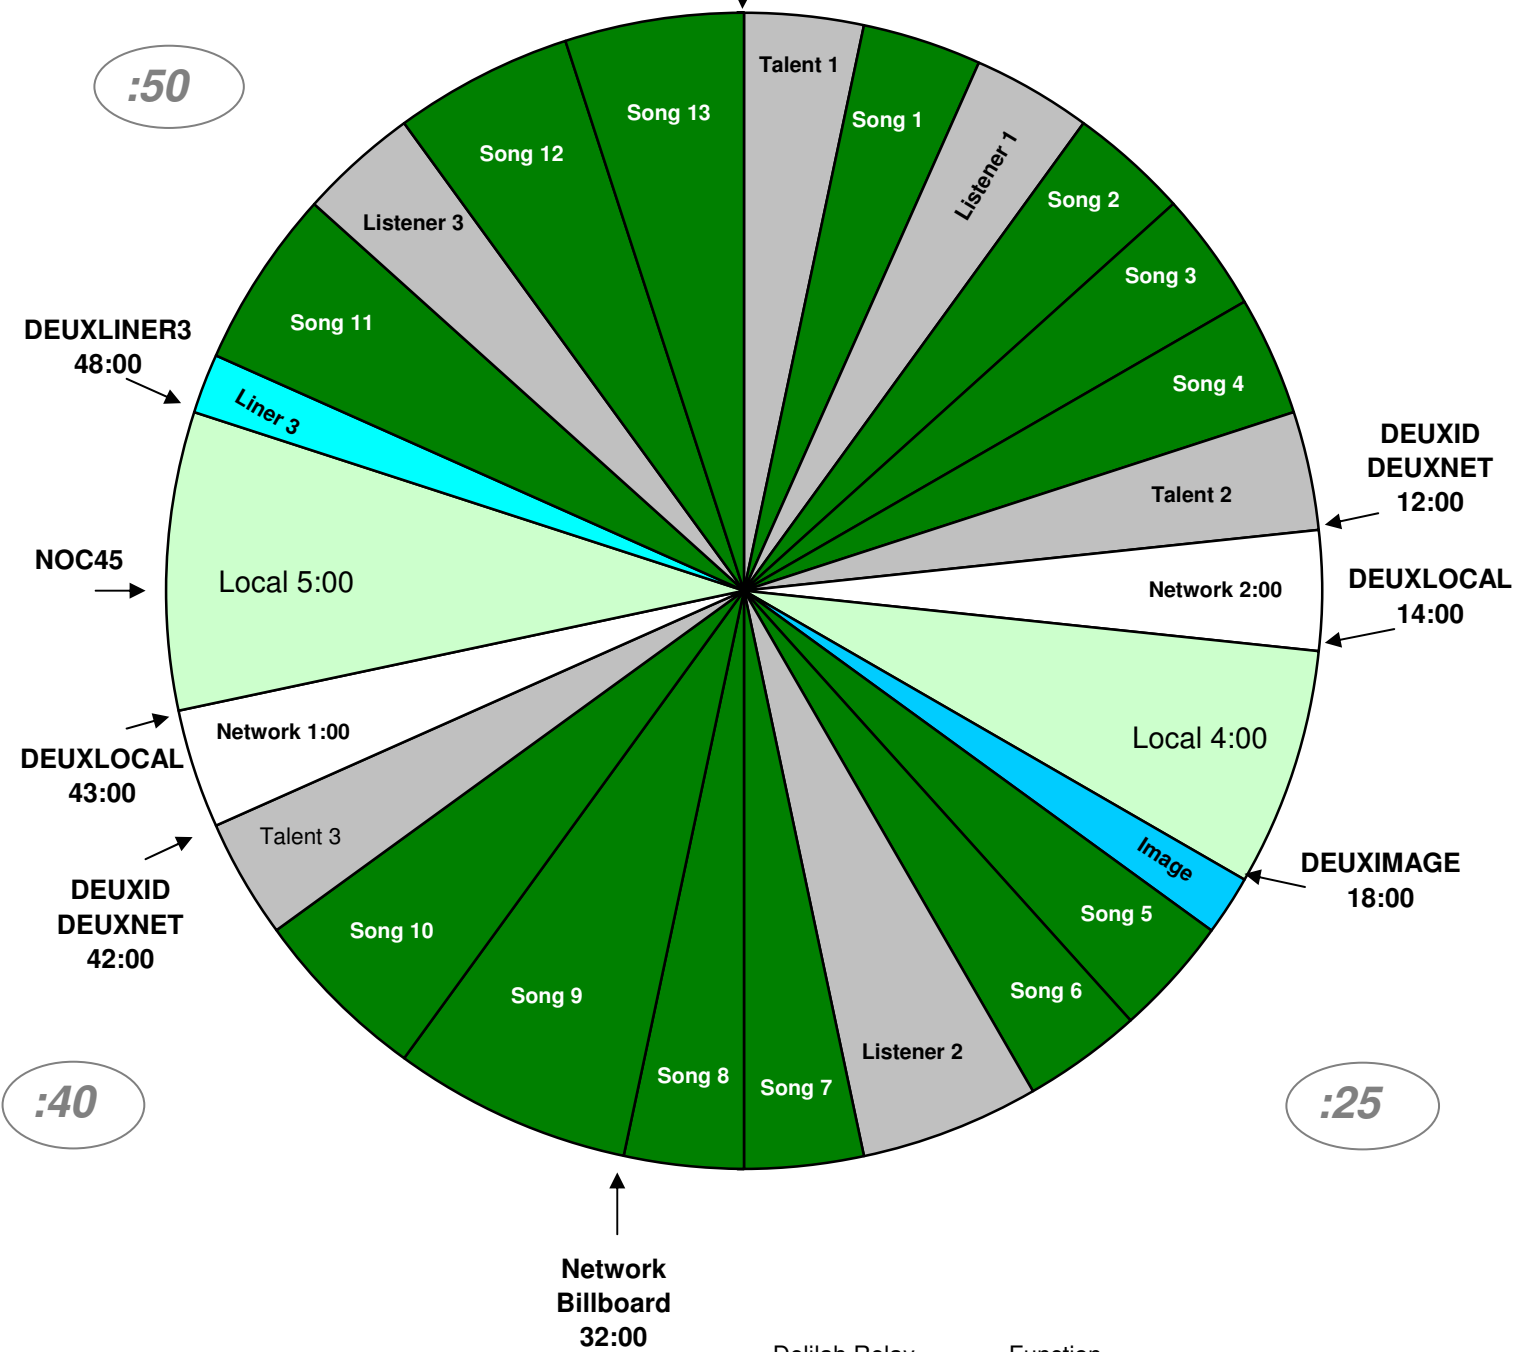

**PROGRAM CLOCK**  
**XDS Program: Delilah Holiday**  
 Effective Nov 1st, 2015  
 Premiere XDS PRO4-P Satellite  
 7pm-Midnight (Eastern)  
 4pm - 9pm (Pacific) Sunday

NOCTOH  
00:00

For Technical Assistance Call  
 Premiere Network Operations Center: (800) 276-4431  
 Technical Info: <http://engineering.premiereradio.com>

Delilah Relay	Function
DEUXLOCAL	Local Break / Net Release
DEUXIMAGE	Fires local 27s liner over 30s network jingle
DEUXLINER3	Fires 11 second drop over 15s network jingle
DEUXNET	Fires Network break
DEUXID	Fires 3 second station ID/positioner
NOCTOH	NOC Top of Hour Time Sync
NOC45	NOC 45 min Time Sync
DEUXID2	05s optional station ID/positioner
DEUXCALL	05s optional Liner Before Caller