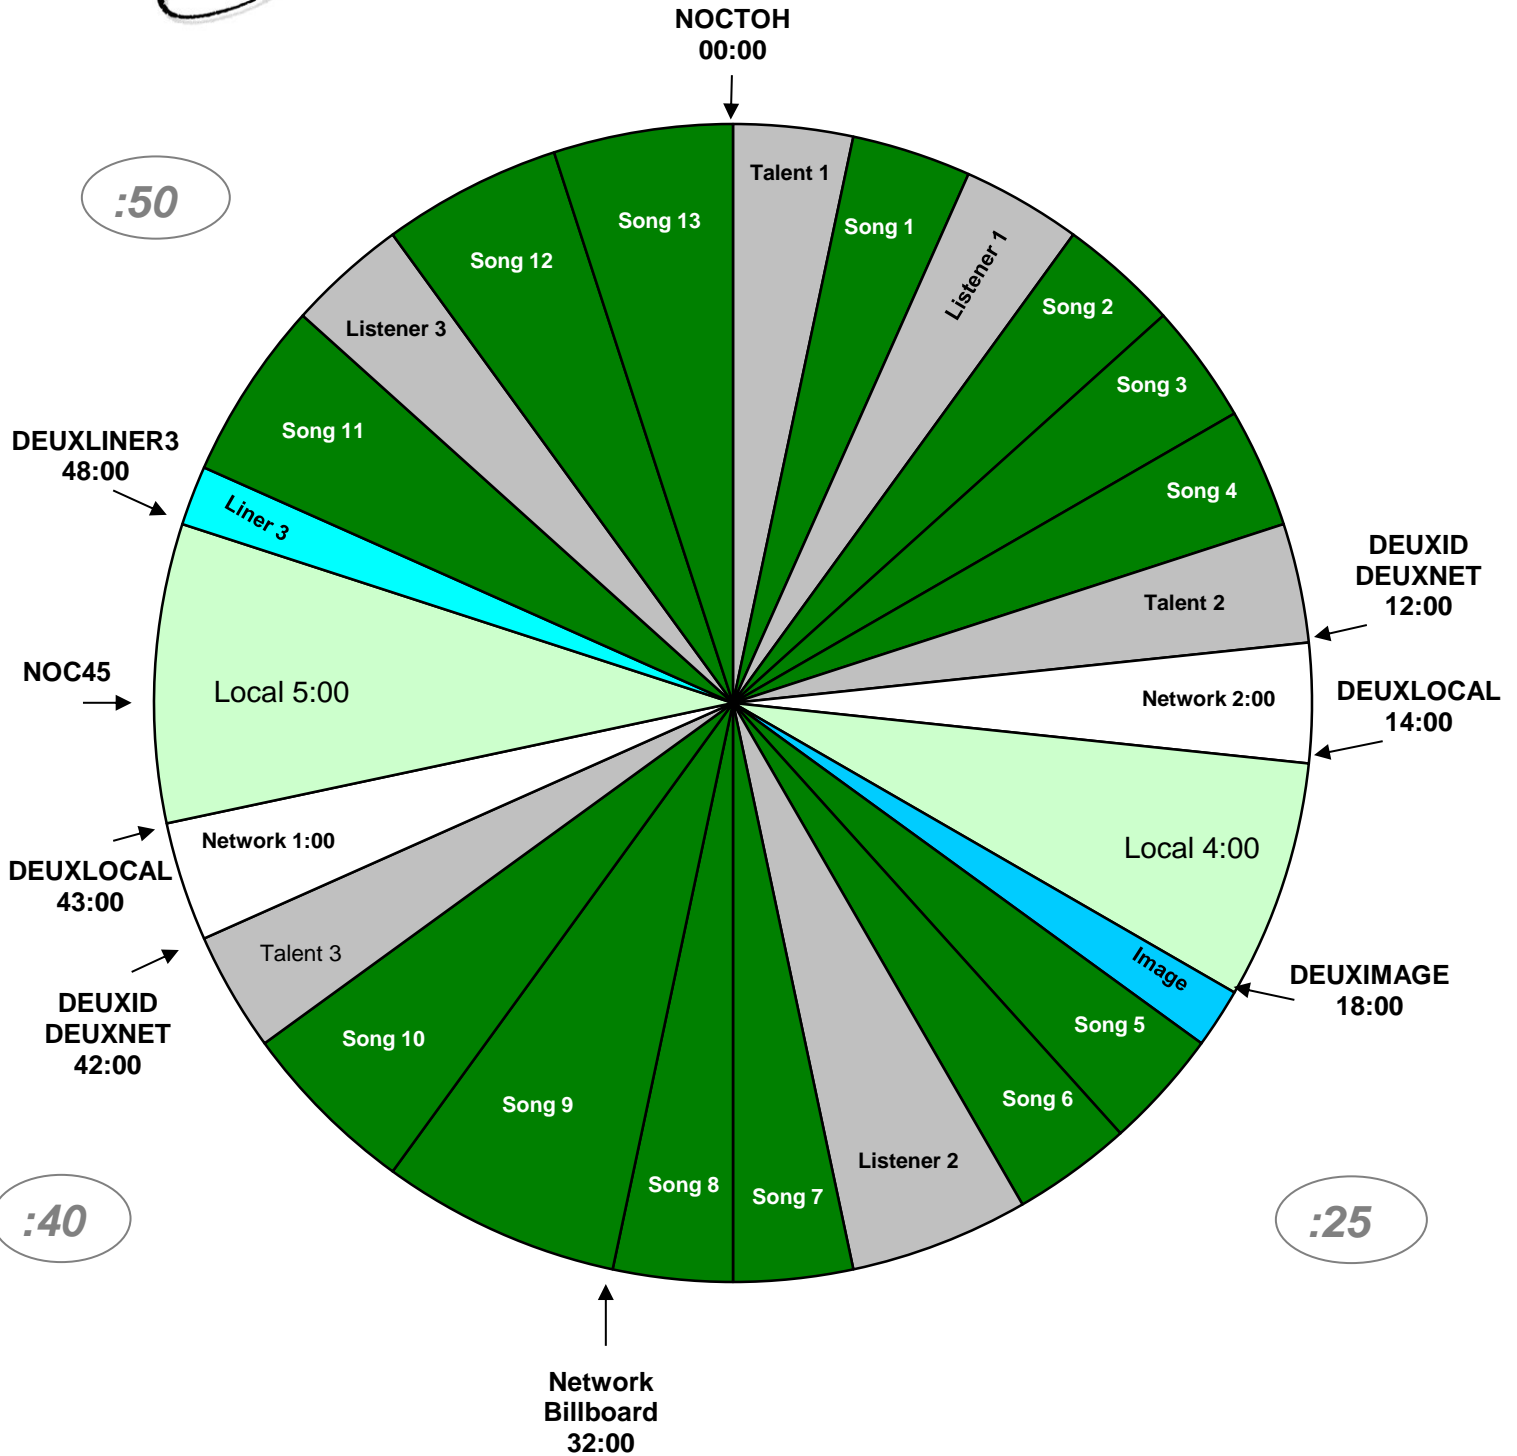

PROGRAM CLOCK
XDS Program: Delilah Holiday
 Effective Nov 4th, 2016
 Premiere XDS PRO4-P Satellite
 7pm-Midnight (Eastern)
 4pm - 9pm (Pacific) Sunday

For Technical Assistance Call
 Premiere Network Operations Center: (800) 276-4431
 Technical Info: <http://engineering.premiereradio.com>

Delilah Relay	Function
DEUXLOCAL	Local Break / Net Release
DEUXIMAGE	Fires local 27s liner over 30s network jingle
DEUXLINER3	Fires 11 second drop over 15s network jingle
DEUXNET	Fires Network break
DEUXID	Fires 3 second station ID/positioner
NOCTOH	NOC Top of Hour Time Sync
NOC45	NOC 45 min Time Sync
DEUXID2	05s optional station ID/positioner
DEUXCALL	05s optional Liner Before Caller