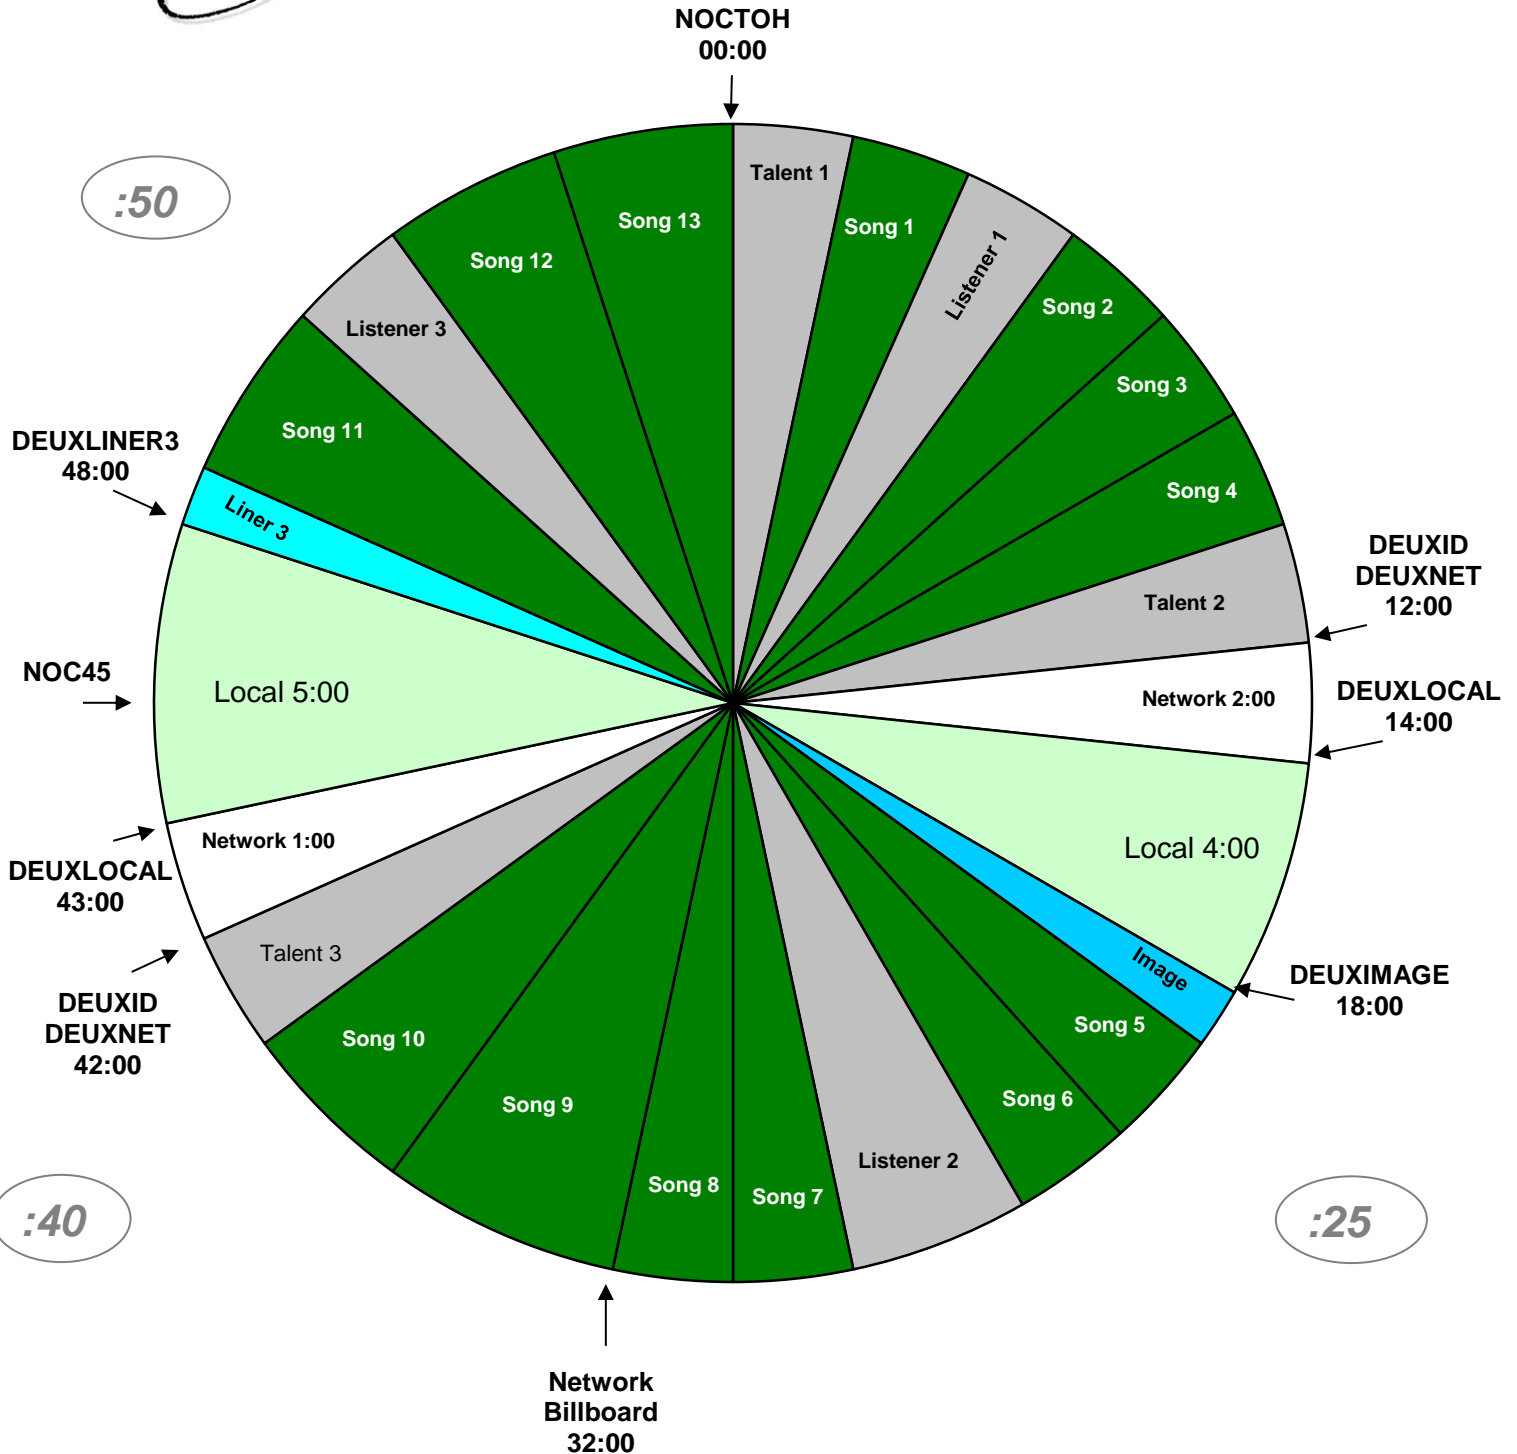

PROGRAM CLOCK
XDS Program: Delilah Holiday
 Effective Nov 16th, 2018
 Premiere XDS PRO4-P Satellite
 7pm-Midnight (Eastern)
 4pm - 9pm (Pacific) Sunday

For Technical Assistance Call
 Premiere Network Operations Center: (800) 276-4431
 Technical Info: <http://engineering.premiereradio.com>

premiere
 NETWORKS

Delilah Relay	Function
DEUXLOCAL	Local Break / Net Release
DEUXIMAGE	Fires local 27s liner over 30s network jingle
DEUXLINER3	Fires 11 second drop over 15s network jingle
DEUXNET	Fires Network break
DEUXID	Fires 3 second station ID/positioner
NOCTOH	NOC Top of Hour Time Sync
NOC45	NOC 45 min Time Sync
DEUXID2	05s optional station ID/positioner
DEUXCALL	05s optional Liner Before Caller