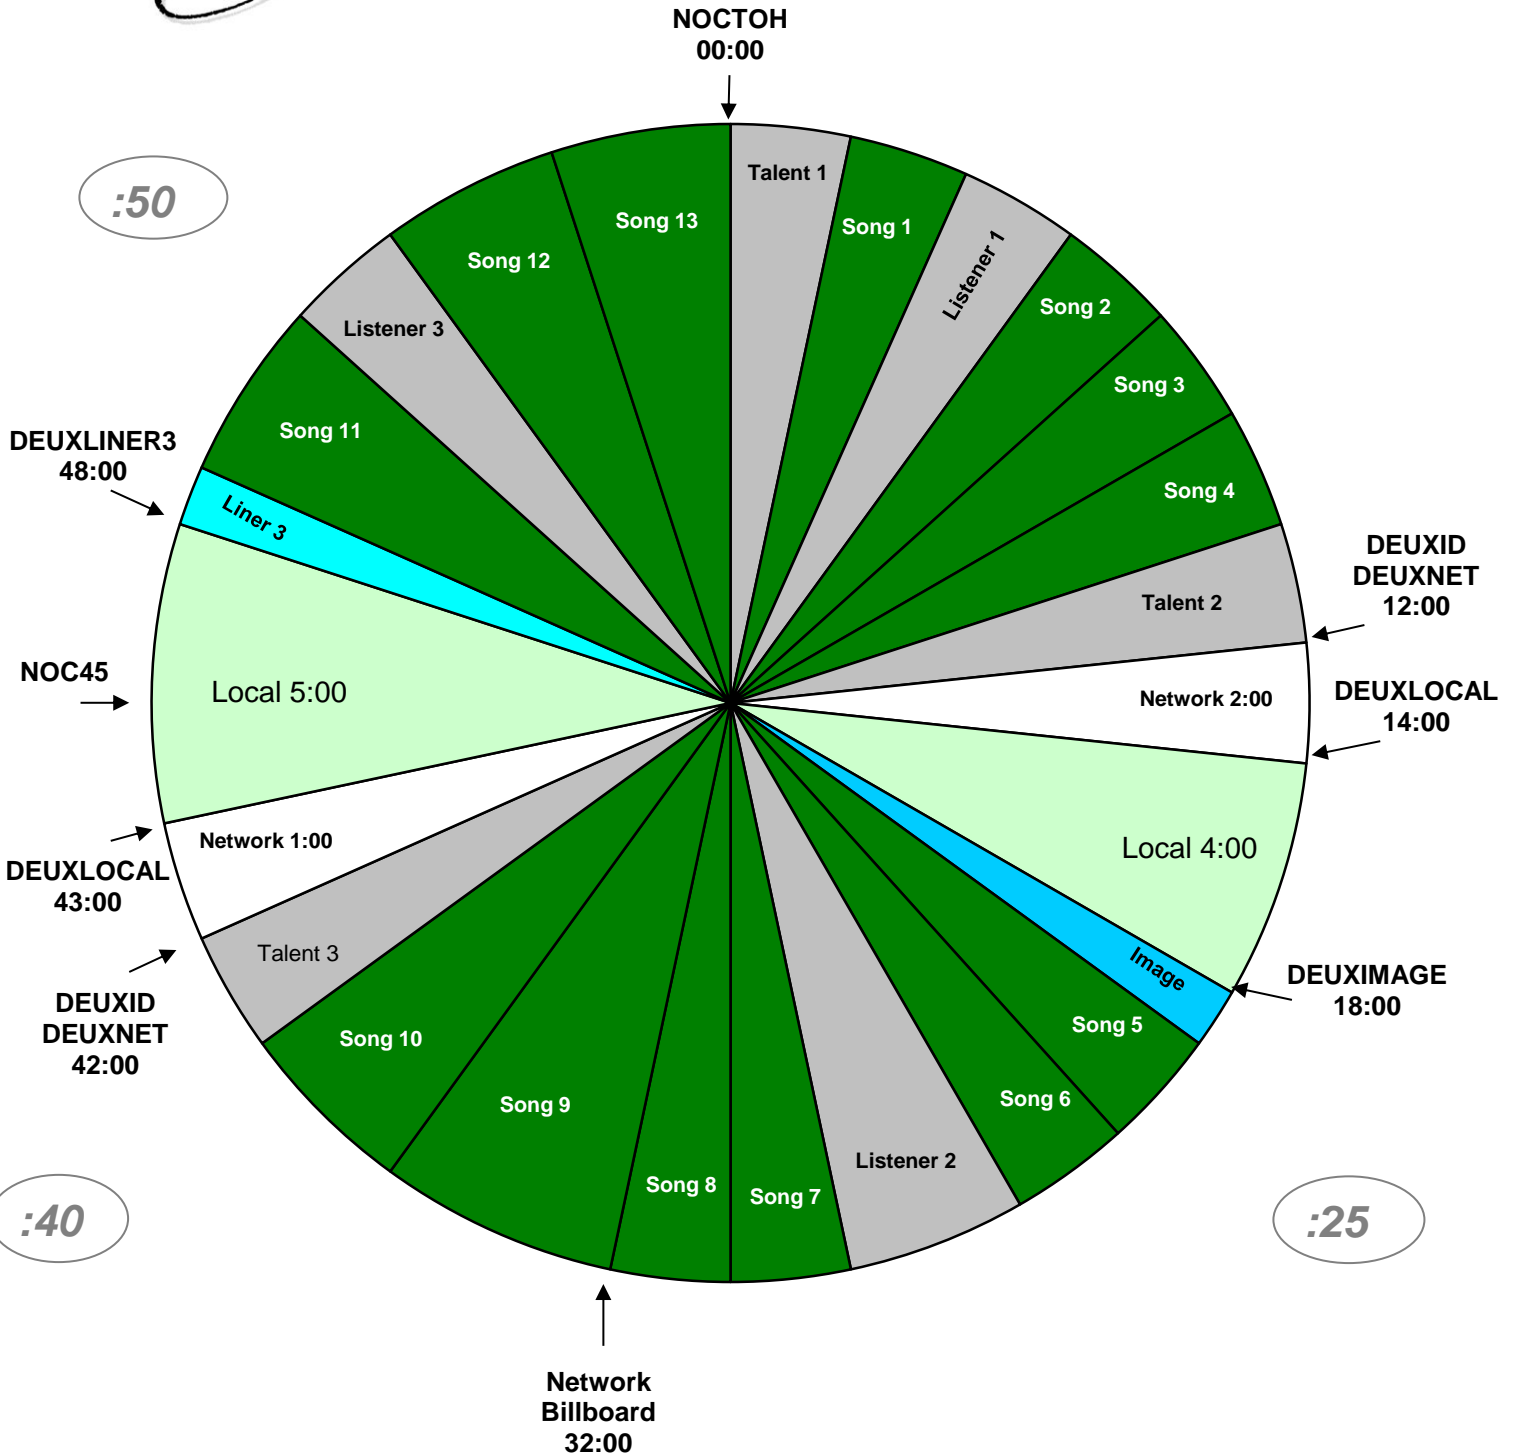

PROGRAM CLOCK
XDS Program: Delilah Holiday Sunday
 Effective Nov 1st, 2019
 Premiere XDS PRO4-P Satellite
 7pm-Midnight (Eastern)
 4pm - 9pm (Pacific) Sunday

For Technical Assistance Call
 Premiere Network Operations Center: (800) 276-4431
 Technical Info: <http://engineering.premiereradio.com>

Delilah Relay	Function
DEUXLOCAL	Local Break / Net Release
DEUXIMAGE	Fires local 27s liner over 30s network jingle
DEUXLINER3	Fires 11 second drop over 15s network jingle
DEUXNET	Fires Network break
DEUXID	Fires 3 second station ID/positioner
NOCTOH	NOC Top of Hour Time Sync
NOC45	NOC 45 min Time Sync
DEUXID2	05s optional station ID/positioner
DEUXCALL	05s optional Liner Before Caller