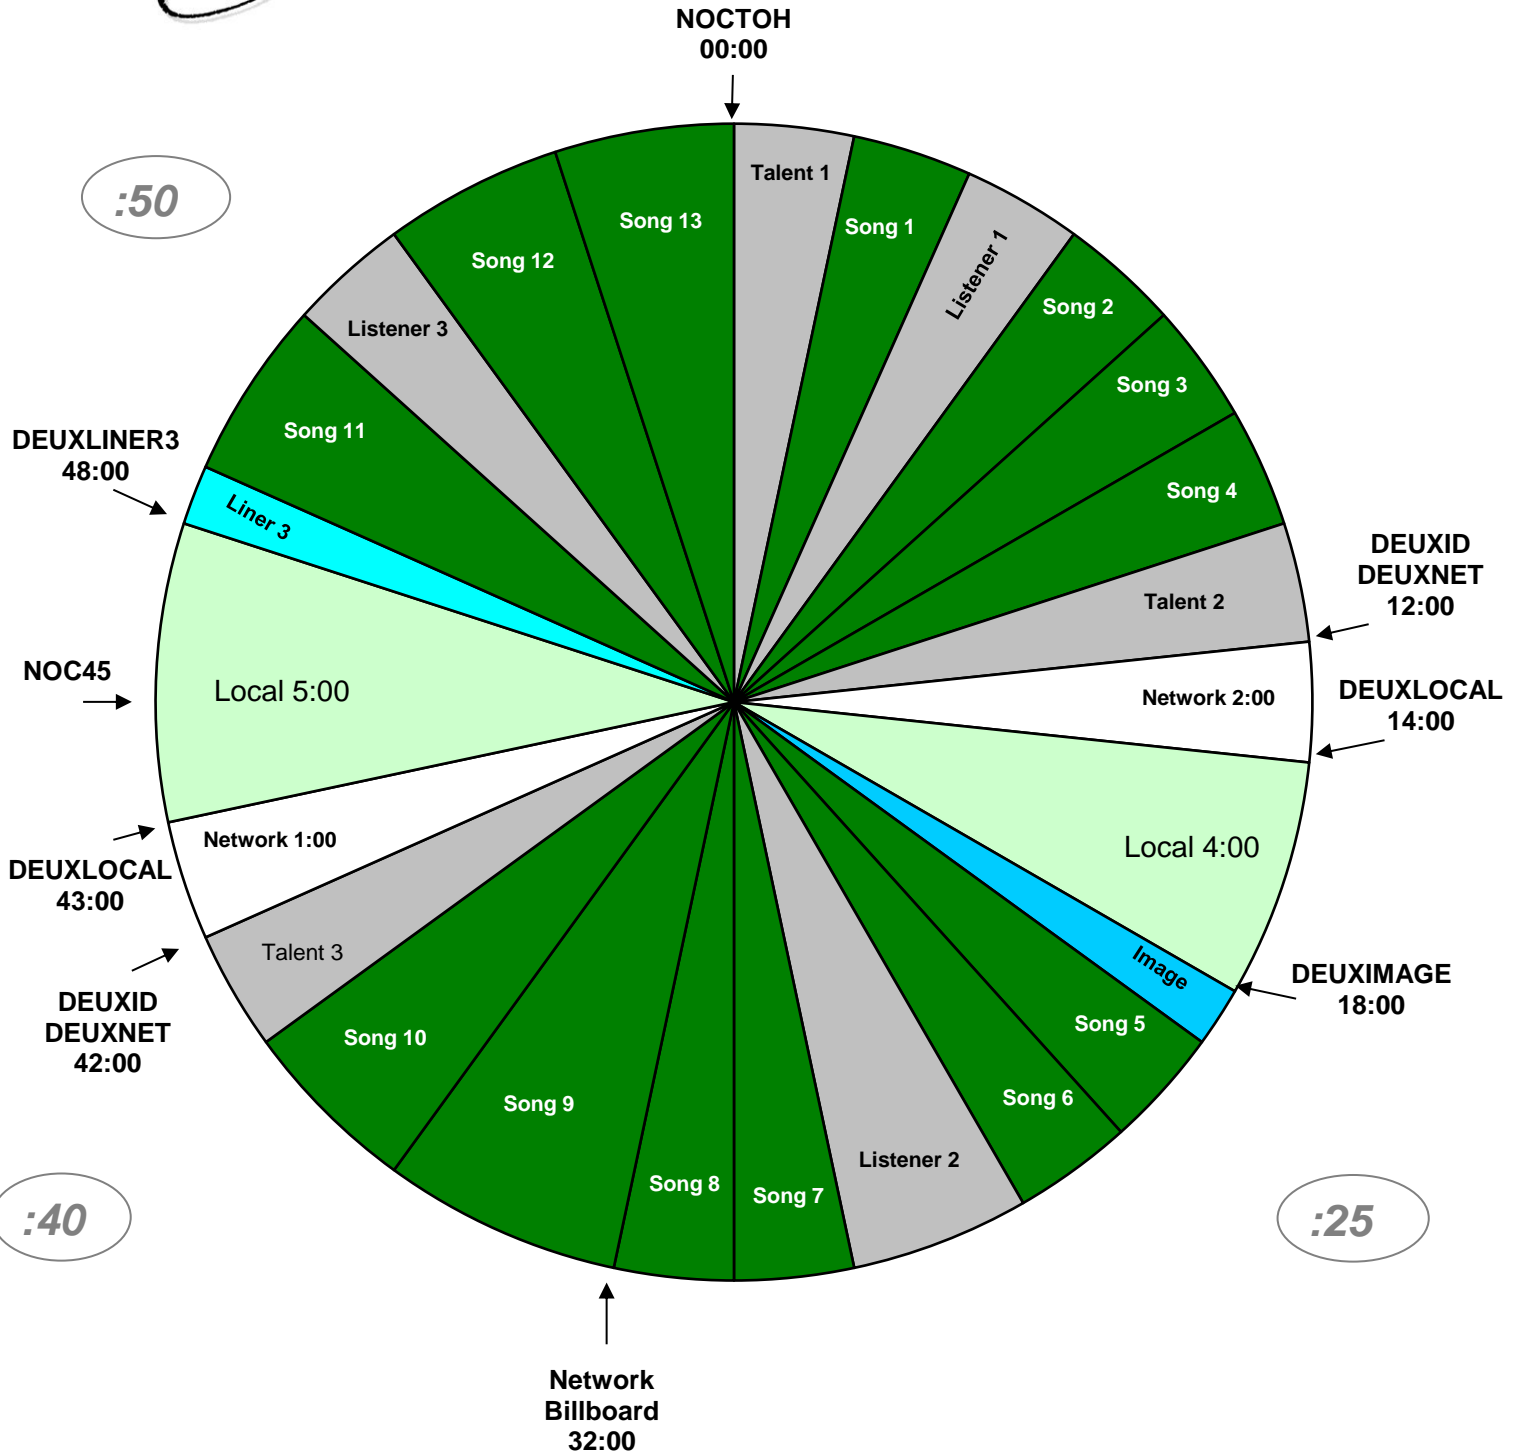

PROGRAM CLOCK
XDS Program: Delilah Holiday Sunday
 Effective November 6th, 2022
 Premiere XDS PRO4-P Satellite
 7pm-Midnight (Eastern)
 4pm - 9pm (Pacific) Sunday

For Technical Assistance Call
 Premiere Network Operations Center: (800) 276-4431
 Technical Info: <http://engineering.premiereradio.com>

Delilah Relay	Function
DEUXLOCAL	Local Break / Net Release
DEUXIMAGE	Fires local 27s liner over 30s network jingle
DEUXLINER3	Fires 11 second drop over 15s network jingle
DEUXNET	Fires Network break
DEUXID	Fires 3 second station ID/positioner
NOCTOH	NOC Top of Hour Time Sync
NOC45	NOC 45 min Time Sync
DEUXID2	05s optional station ID/positioner
DEUXCALL	05s optional Liner Before Caller