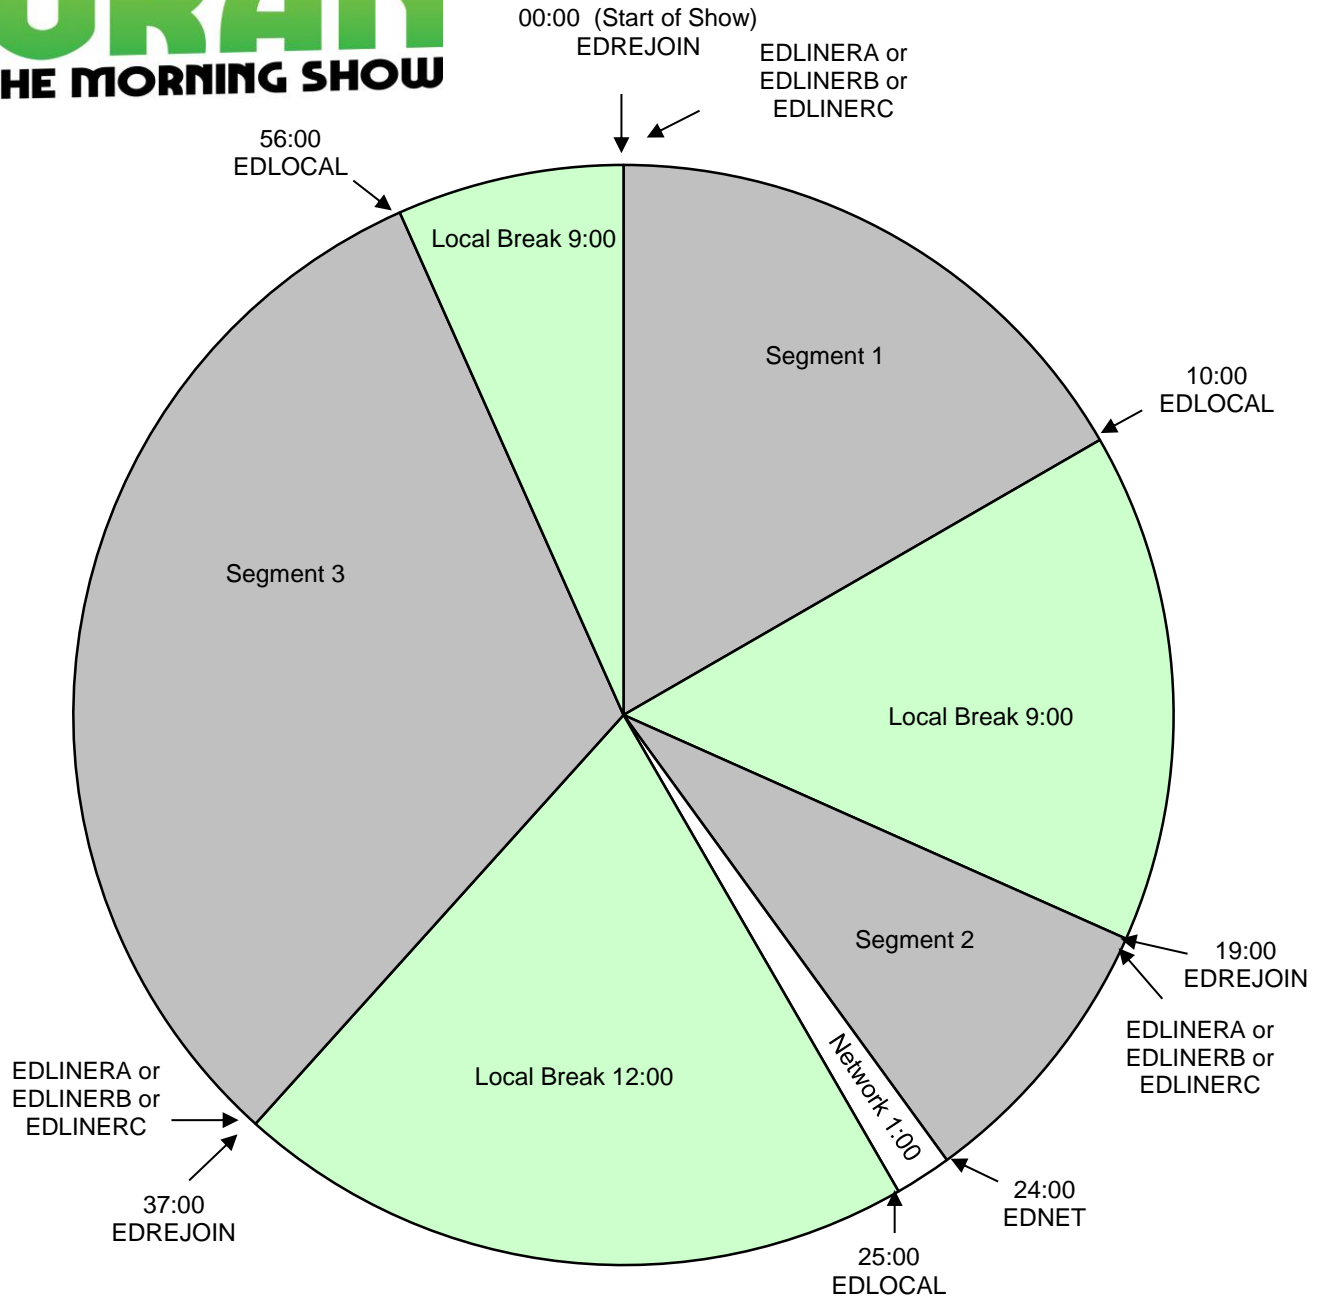

ELVIS DURAN AND THE MORNING SHOW

Elvis Duran and the Morning Show
Effective May 6th, 2019
Premiere XDS PRO4-P Satellite
Monday - Friday 6:00am - 10:00am Eastern
Hour 1

Local Breaks filled with news, traffic, weather, promos, spots, local contesting/ stationality, jingle/sweeper imaging and song at the end, exactly timed to 9:00 to rejoin the network.

All breaks float.

EDLOCAL - Fires local breaks.

EDLINERA = Liner A Start (Elvis voiced station positioner out of a song)

EDLINERB = Liner B Start (Locally voiced SHORT Show ID (effects/ then dry) out of a song - MUST BE EXACTLY 5.1 seconds)

EDLINERC - Liner C Start (Elvis voiced station calls)

EDLINERD - For Premium Choice affiliates

EDREJOIN - Rejoin network

For Technical Assistance Call
 Premiere Network Operations Center: (800) 276-4431
 Technical Info: <http://engineering.premiereradio.com>