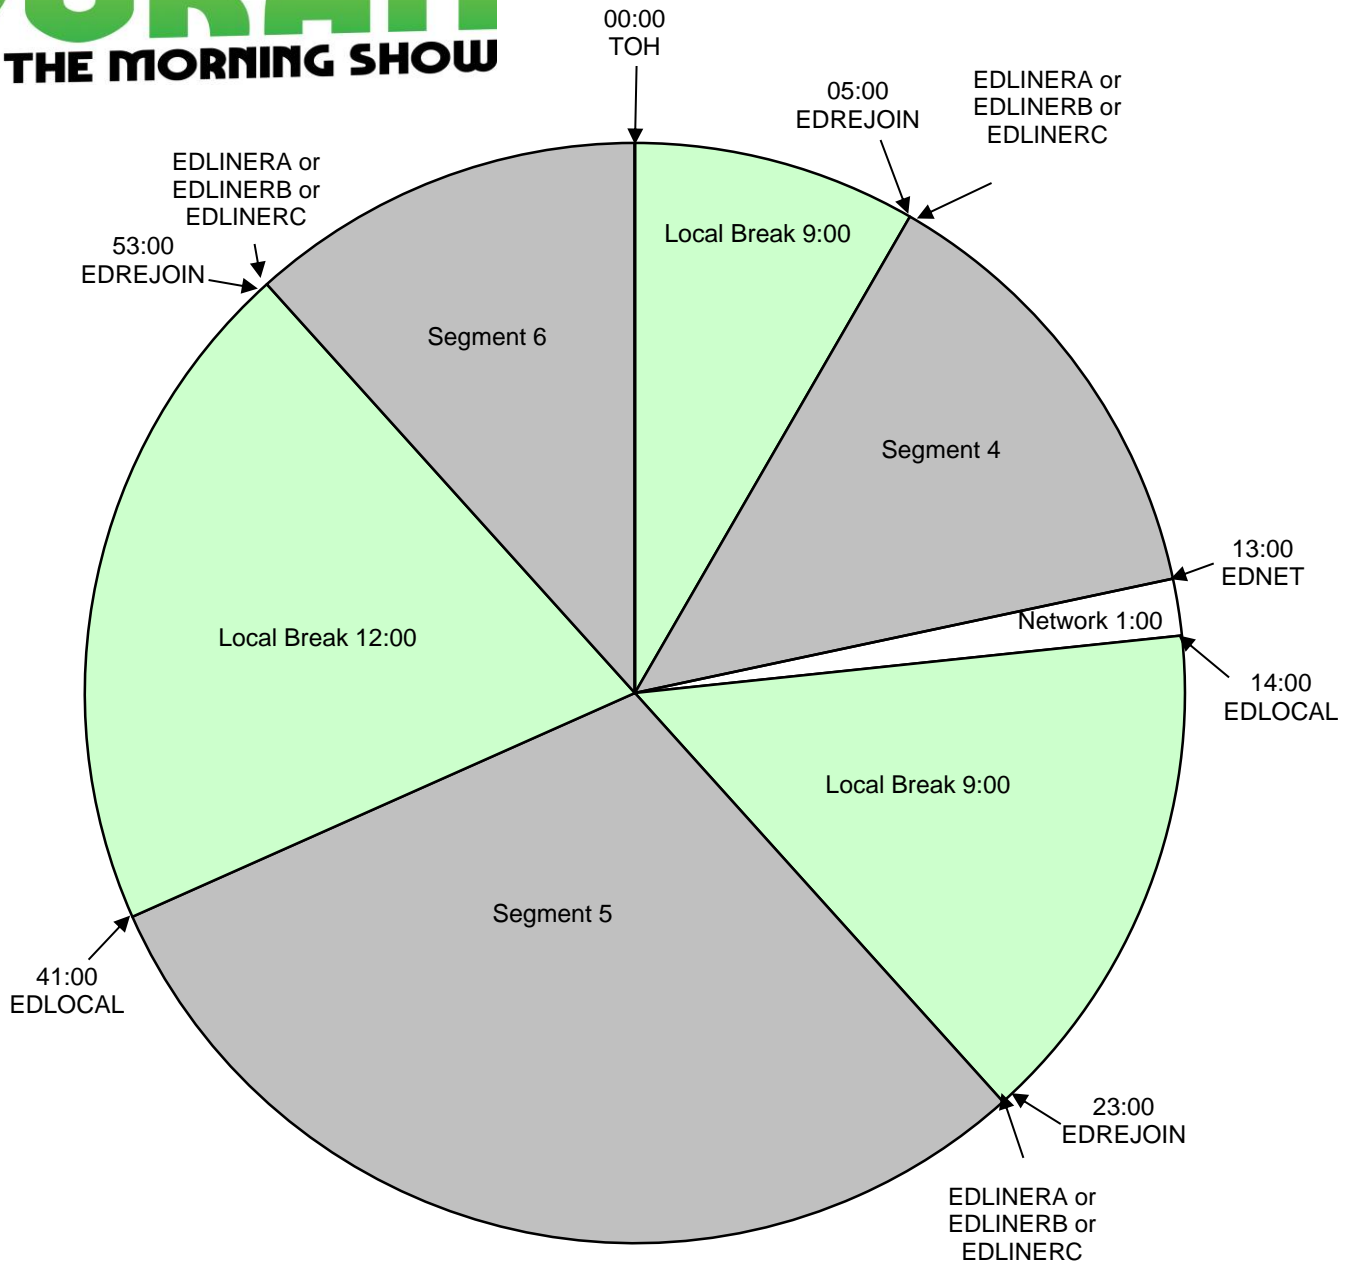

ELVIS DURAN AND THE MORNING SHOW

Elvis Duran and the Morning Show
Effective May 6th, 2019
Premiere XDS PRO4-P Satellite
Monday - Friday 6:00am - 10:00am Eastern
Hour 2

Local Breaks filled with news, traffic, weather, promos, spots, local contesting/ stationality, jingle/sweeper imaging and song at the end, exactly timed to rejoin the network.

All breaks float.

EDLOCAL - Fires local breaks.

EDLINERA = Liner A Start (Elvis voiced station positioner out of a song)

EDLINERB = Liner B Start (Locally voiced SHORT Show ID (effects/ then dry) out of a song - MUST BE EXACTLY 5.1 seconds)

premiere
NETWORKS