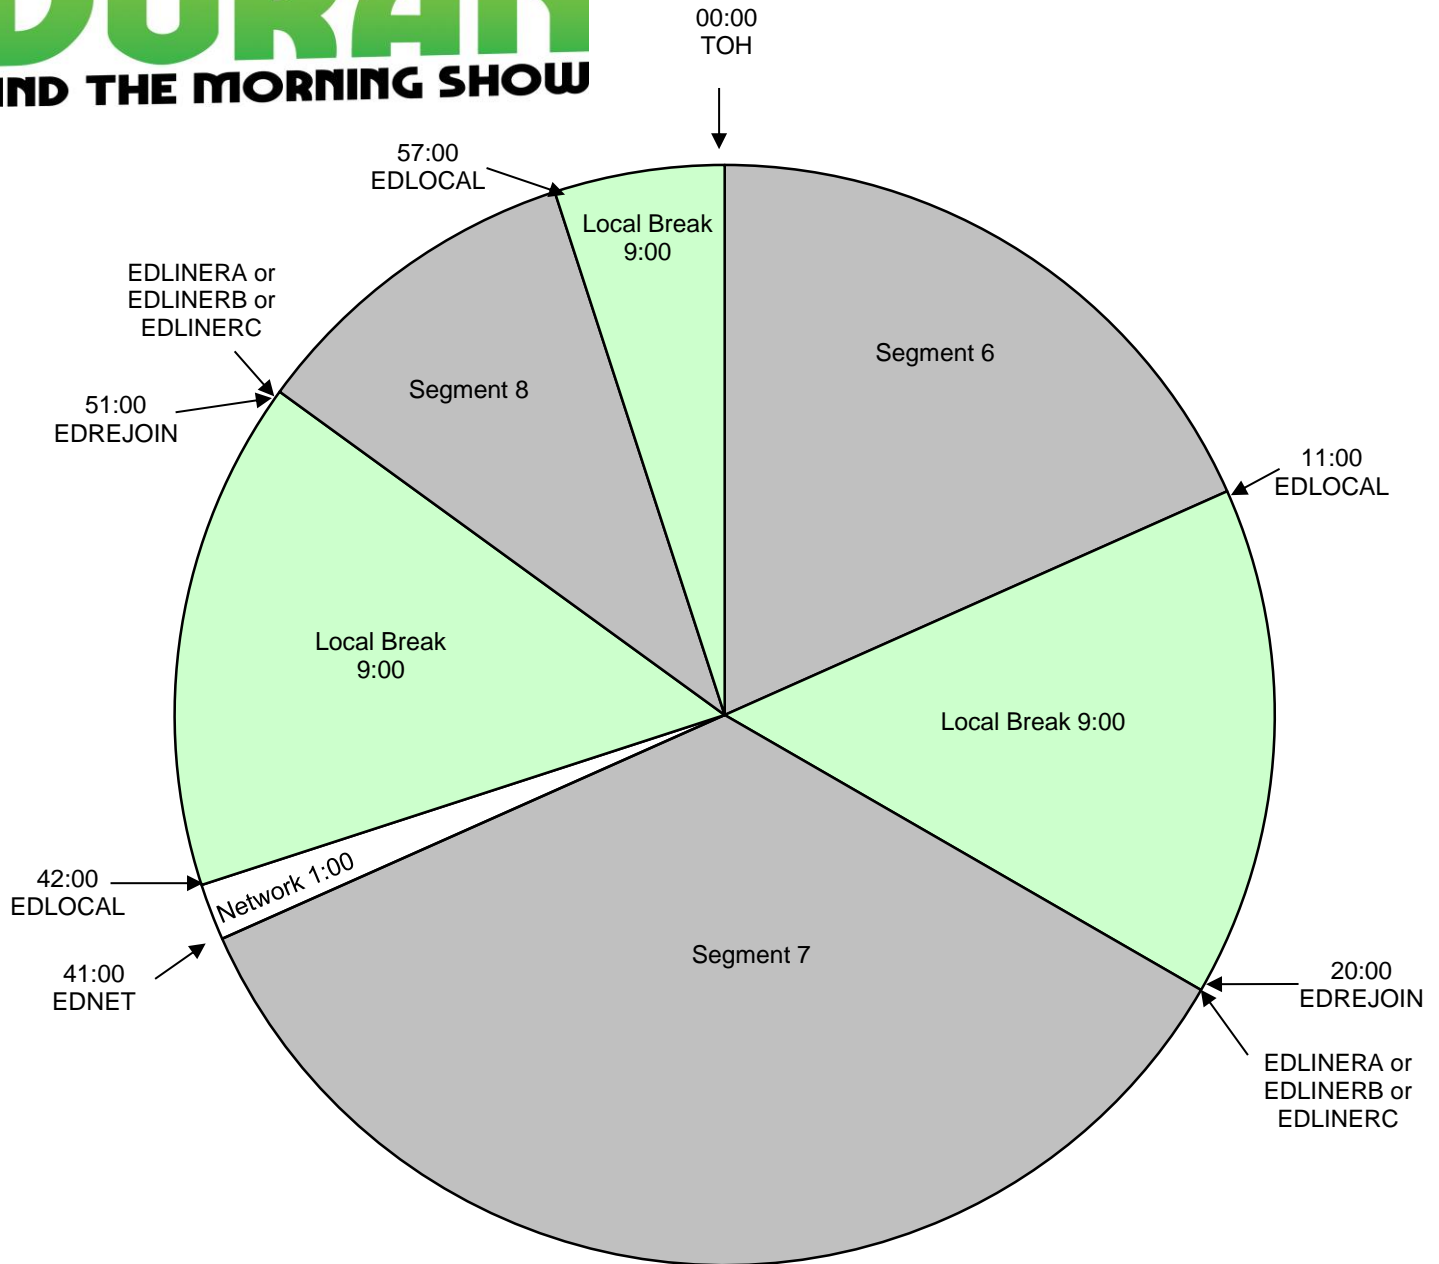

# ELVIS DURAN AND THE MORNING SHOW

Elvis Duran and the Morning Show  
Effective May 6th, 2019  
Premiere XDS PRO4-P Satellite  
Monday - Friday 6:00am - 10:00am Eastern  
Hour 3

Local Breaks filled with news, traffic, weather, promos, spots, local contesting/ stationality, jingle/sweeper imaging and song at the end, exactly timed to 9:00 to rejoin the network.

**All breaks float.**

EDLOCAL - Fires local breaks.

EDLINERA = Liner A Start (Elvis voiced station positioner out of a song)

EDLINERB = Liner B Start (Locally voiced SHORT Show ID (effects/ then dry) out of a song - MUST BE EXACTLY 5.1 seconds)

EDLINERC - Liner C Start (Elvis voiced station calls)

EDLINERD - For Premium Choice affiliates

EDREJOIN - Rejoin network

For Technical Assistance Call  
Premiere Network Operations Center: (800) 276-4431  
Technical Info: <http://engineering.premiereradio.com>

**premiere**  
NETWORKS