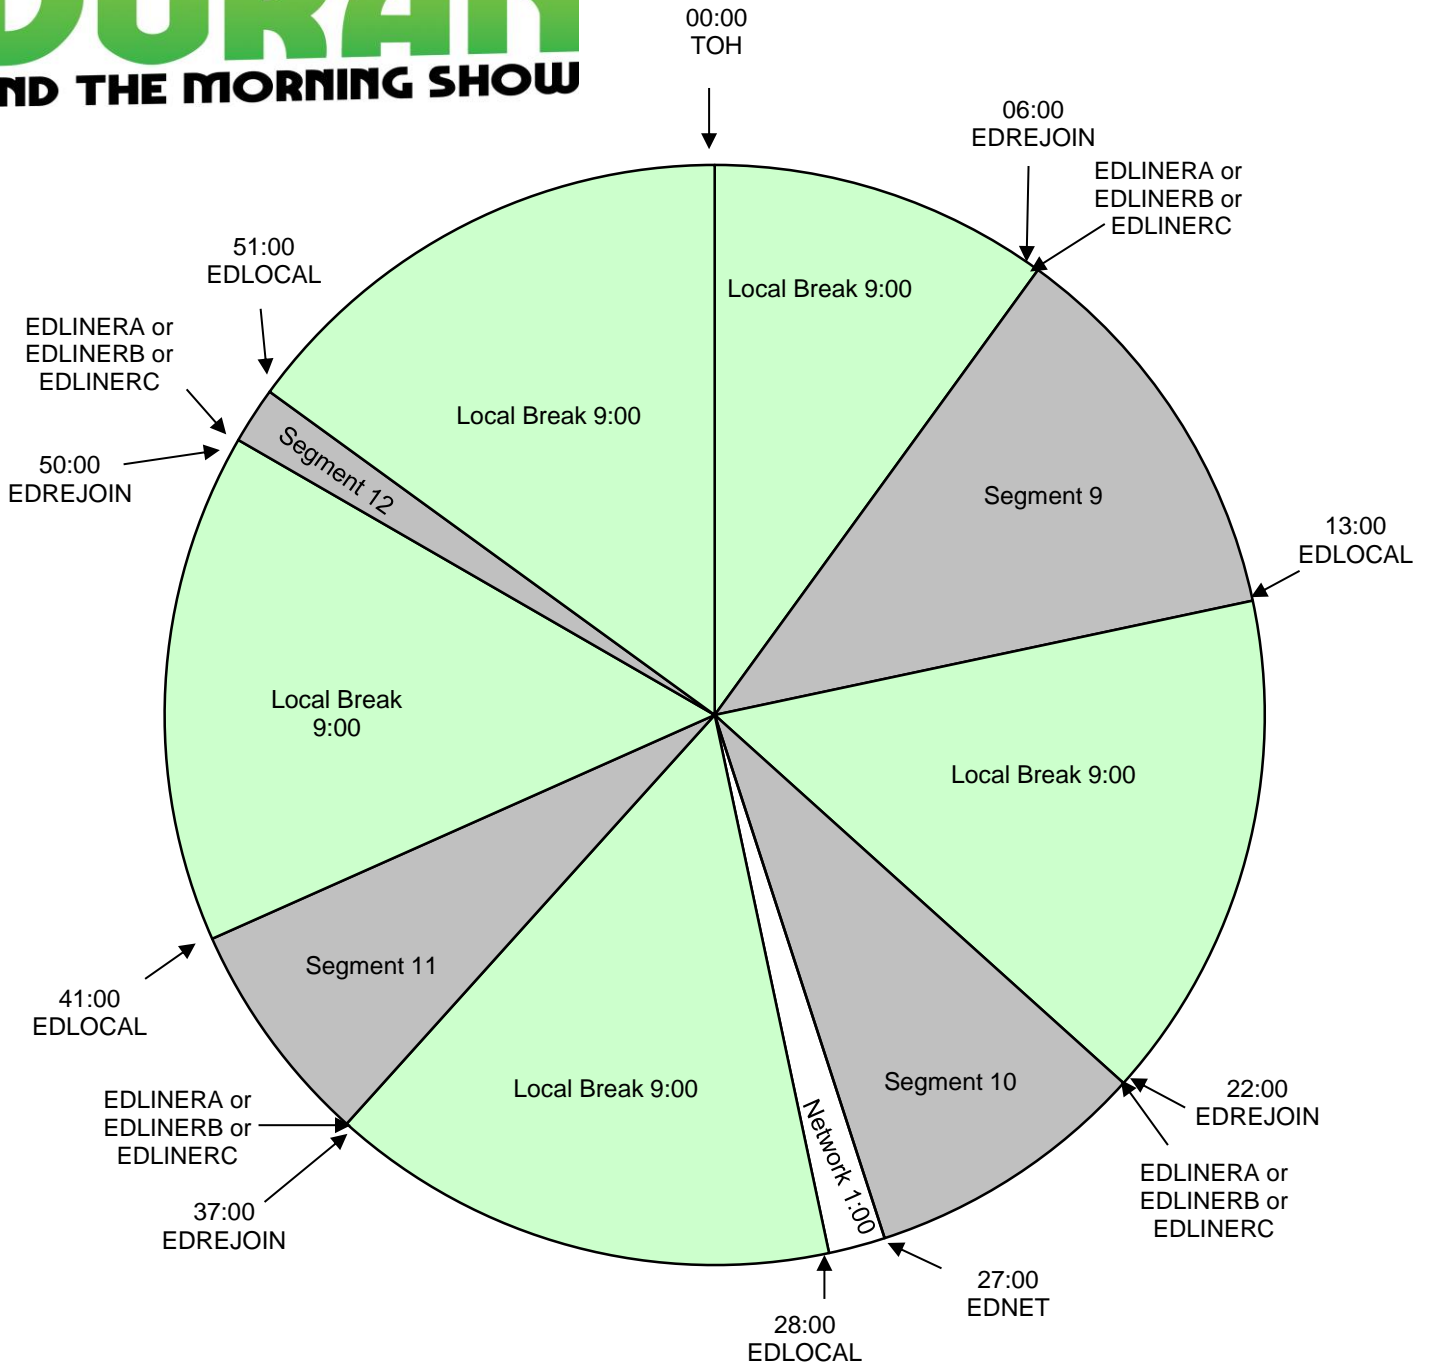

ELVIS DURAN AND THE MORNING SHOW

Elvis Duran and the Morning Show
Effective May 6th, 2019
Premiere XDS PRO4-P Satellite
Monday - Friday 6:00am - 10:00am Eastern
Hour 4

Local Breaks filled with news, traffic, weather, promos, spots, local contesting/ stationality, jingle/sweeper imaging and song at the end, exactly timed to 9:00 to rejoin the network.

All breaks float.

EDLOCAL - Fires local breaks.

EDLINERA = Liner A Start (Elvis voiced station positioner out of a song)

EDLINERB = Liner B Start (Locally voiced SHORT Show ID (effects/ then dry) out of a song - MUST BE EXACTLY 5.1 seconds)

EDLINERC - Liner C Start (Elvis voiced station calls)

EDLINERD - For Premium Choice affiliates

EDREJOIN - Rejoin network

For Technical Assistance Call
Premiere Network Operations Center: (800) 276-4431
Technical Info: <http://engineering.premiereradio.com>

premiere
NETWORKS