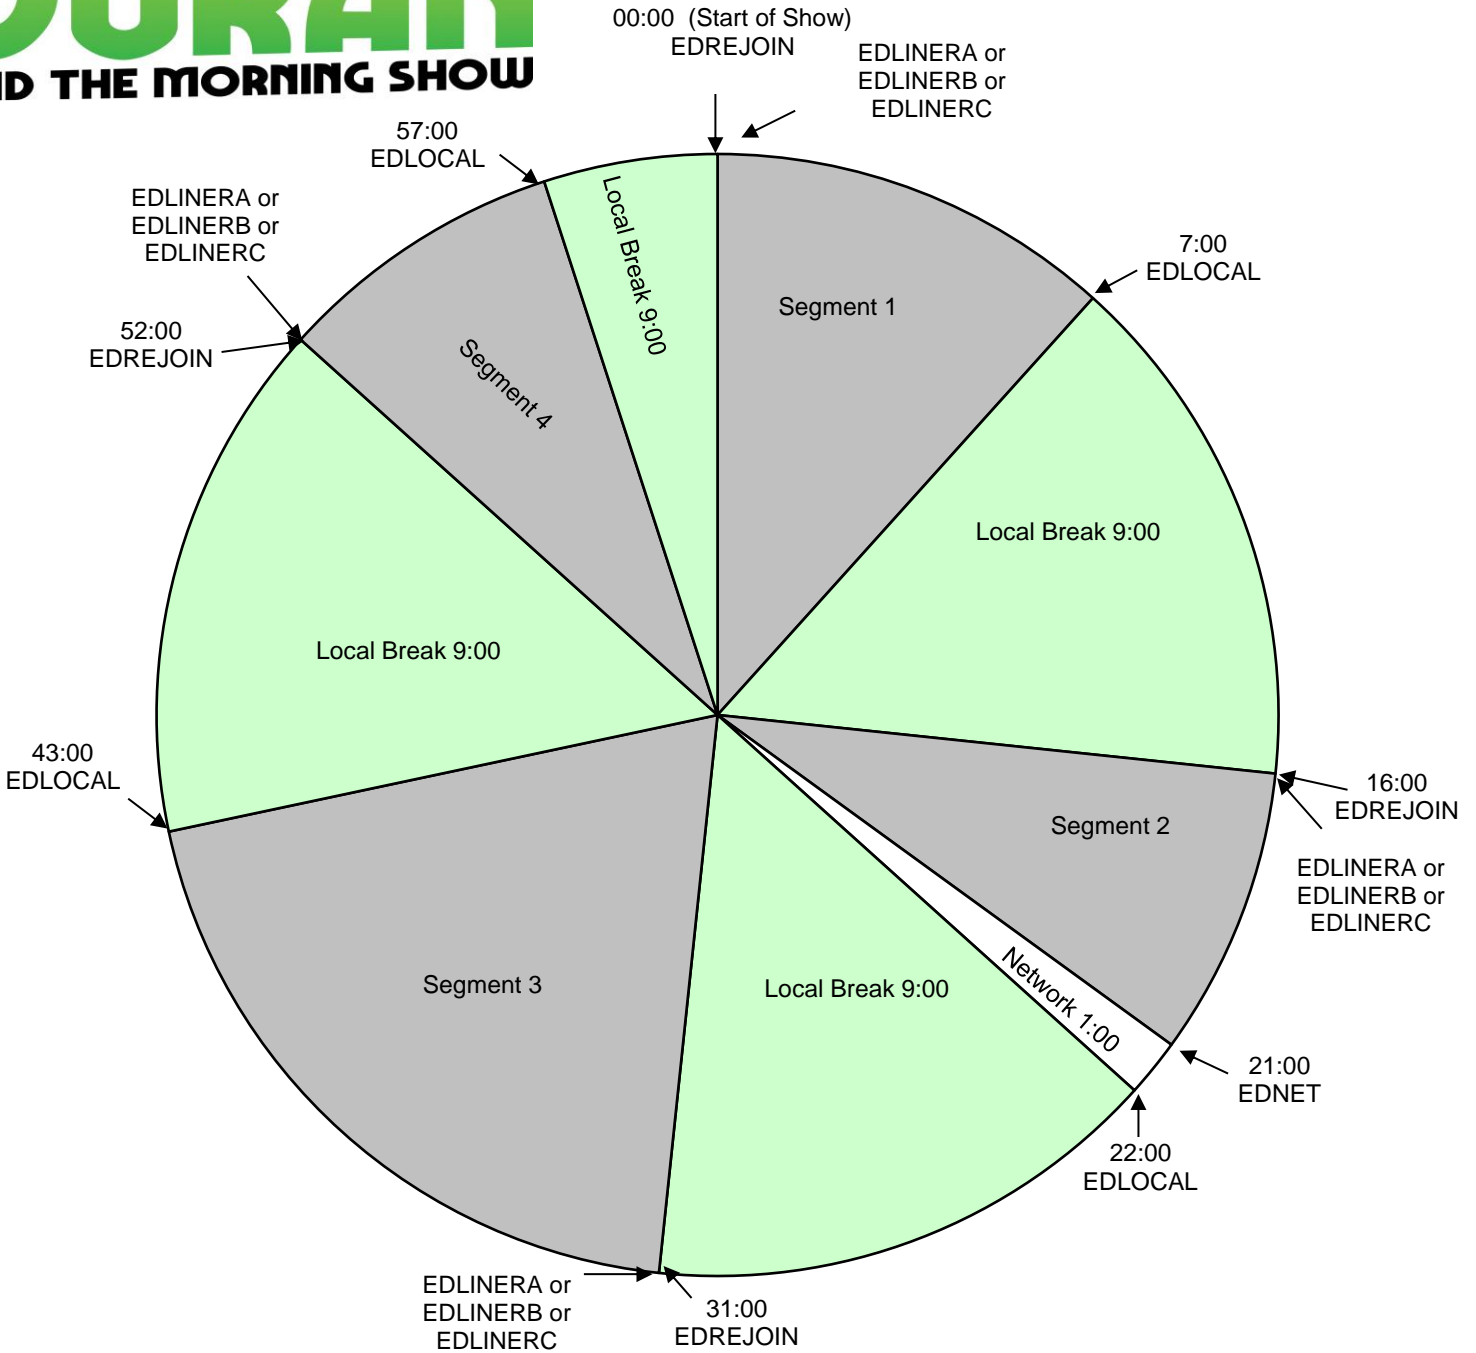

ELVIS DURAN AND THE MORNING SHOW

Elvis Duran and the Morning Show
Effective April 19th, 2021
Premiere XDS PRO4-P Satellite
Monday - Friday 6:00am - 10:00am Eastern
Hour 1

Local Breaks filled with news, traffic, weather, promos, spots, local contesting/ stationality, jingle/sweeper imaging and song at the end, exactly timed to 9:00 to rejoin the network.

All breaks float.

EDLOCAL - Fires local breaks.

EDLINERA = Liner A Start (Elvis voiced station positioner out of a song)

EDLINERB = Liner B Start (Locally voiced SHORT Show ID (effects/ then dry) out of a song - MUST BE EXACTLY 5.1 seconds)

EDLINERC - Liner C Start (Elvis voiced station calls)

EDLINERD - For Premium Choice affiliates

EDREJOIN - Rejoin network

For Technical Assistance Call
Premiere Network Operations Center: (800) 276-4431
Technical Info: <http://engineering.premiereradio.com>

premiere
NETWORKS