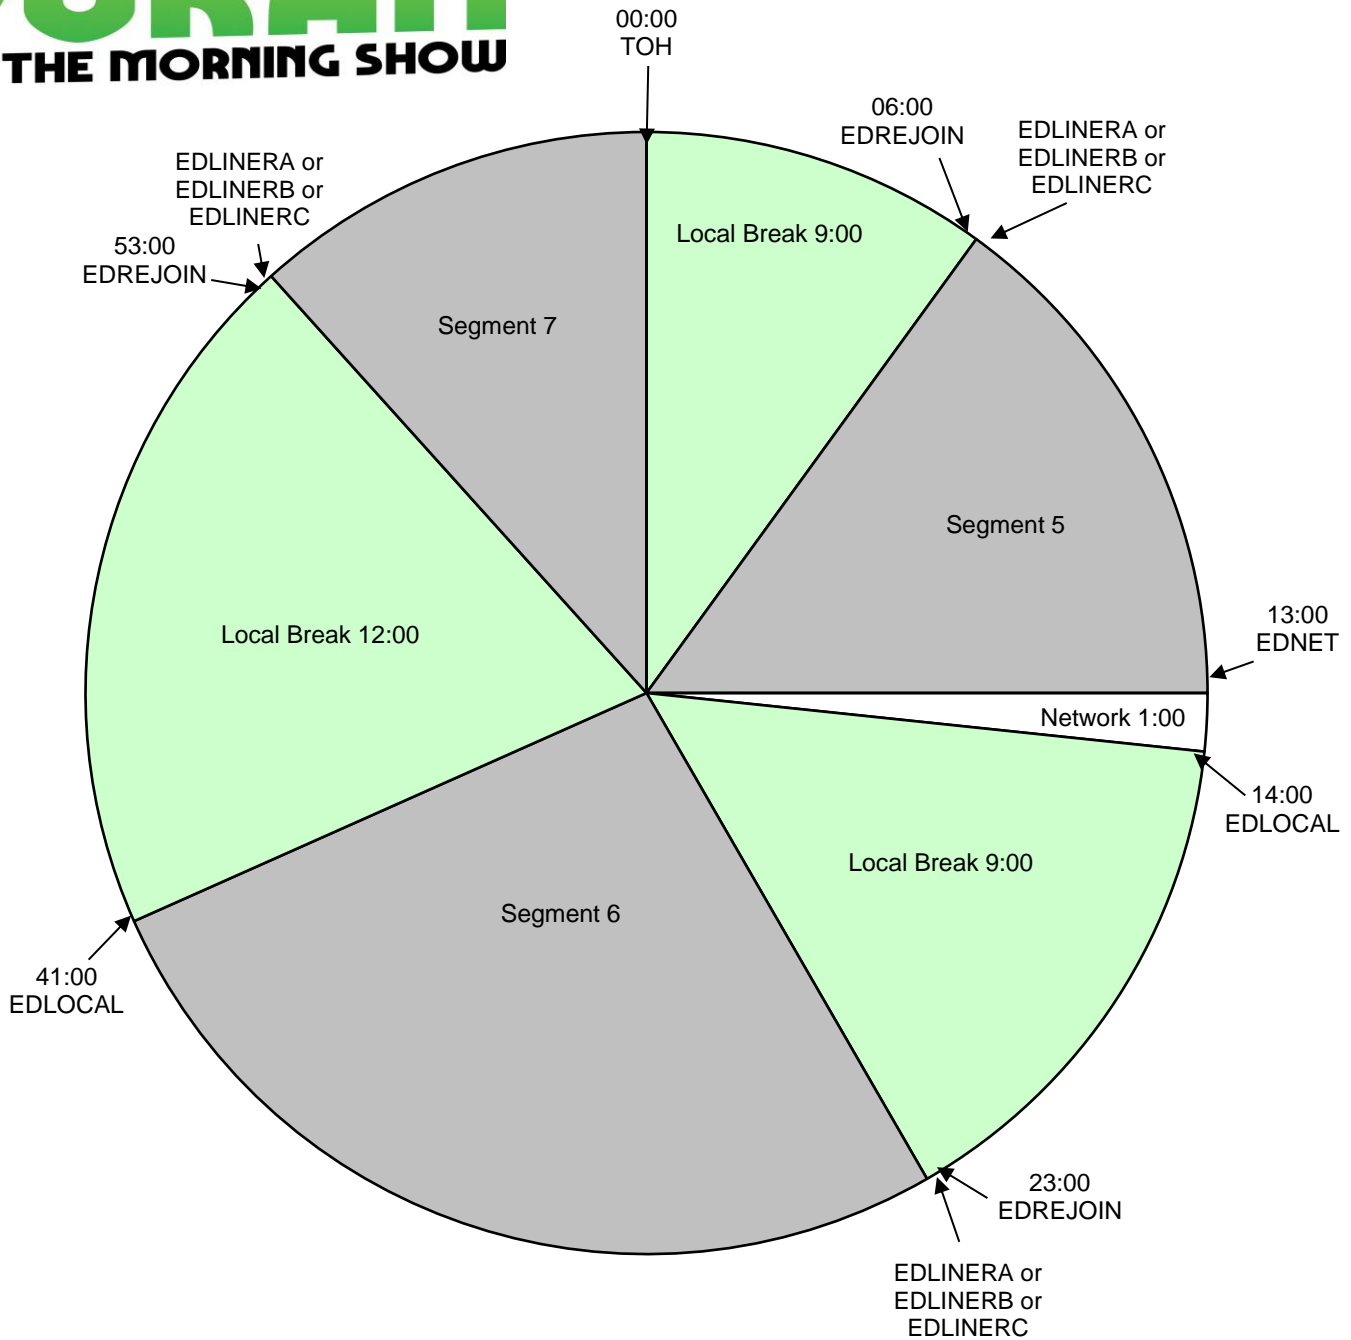

# ELVIS DURAN AND THE MORNING SHOW

Elvis Duran and the Morning Show  
 Effective April 19th, 2021  
 Premiere XDS PRO4-P Satellite  
 Monday - Friday 6:00am - 10:00am Eastern  
 Hour 2

For Technical Assistance Call  
 Premiere Network Operations Center: (800) 276-4431  
 Technical Info: <http://engineering.premiereradio.com>

Local Breaks filled with news, traffic, weather, promos, spots, local contesting/ stationality, jingle/sweeper imaging and song at the end, exactly timed to rejoin the network.

**All breaks float.**

EDLOCAL - Fires local breaks.

EDLINERA = Liner A Start (Elvis voiced station positioner out of a song)

EDLINERB = Liner B Start (Locally voiced SHORT Show ID (effects/ then dry) out of a song - MUST BE EXACTLY 5.1 seconds)

EDLINERC - Liner C Start (Elvis voiced station calls)