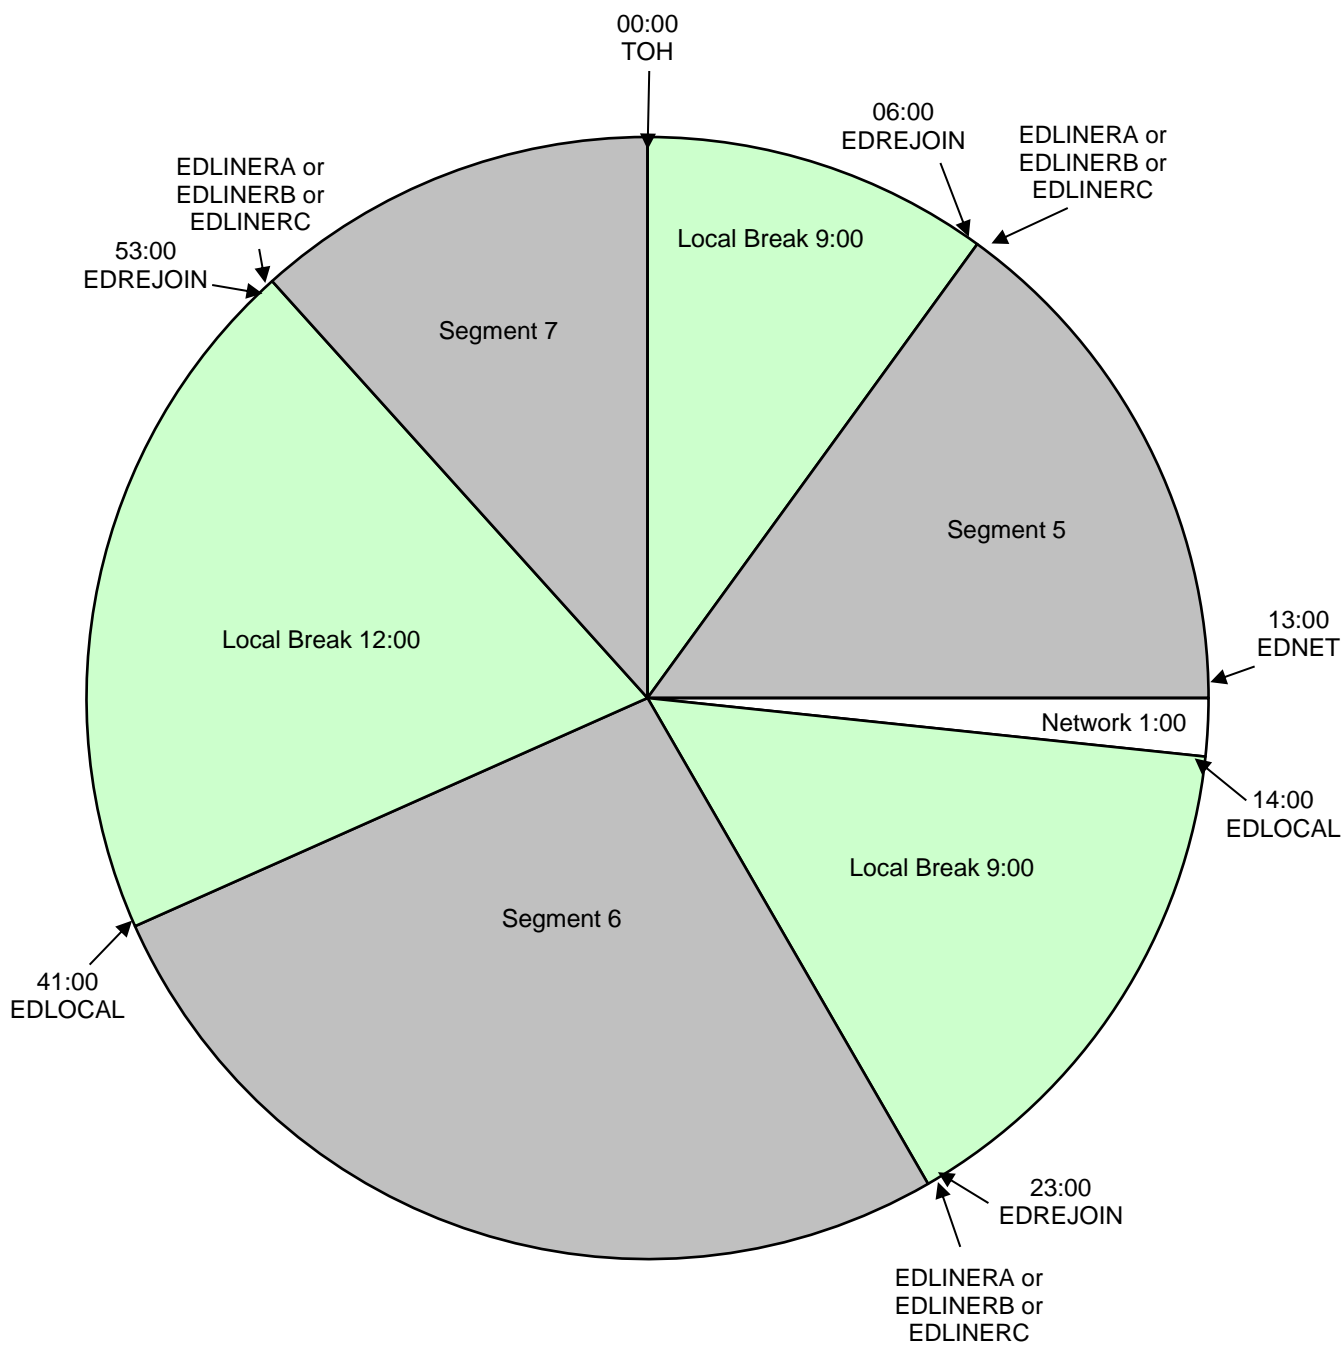

ELVIS DURAN AND THE MORNING SHOW

Elvis Duran and the Morning Show
 Effective April 19th, 2021
 Premiere XDS PRO4-P Satellite
 Monday - Friday 6:00am - 10:00am Eastern
 Hour 2

For Technical Assistance Call
 Premiere Network Operations Center: (800) 276-4431
 Technical Info: <http://engineering.premiereradio.com>

Local Breaks filled with news, traffic, weather, promos, spots, local contesting/ stationality, jingle/sweeper imaging and song at the end, exactly timed to rejoin the network.

All breaks float.

EDLOCAL - Fires local breaks.

EDLINERA = Liner A Start (Elvis voiced station positioner out of a song)

EDLINERB = Liner B Start (Locally voiced SHORT Show ID (effects/ then dry) out of a song - MUST BE EXACTLY 5.1 seconds)

EDLINERC - Liner C Start (Elvis voiced station calls)