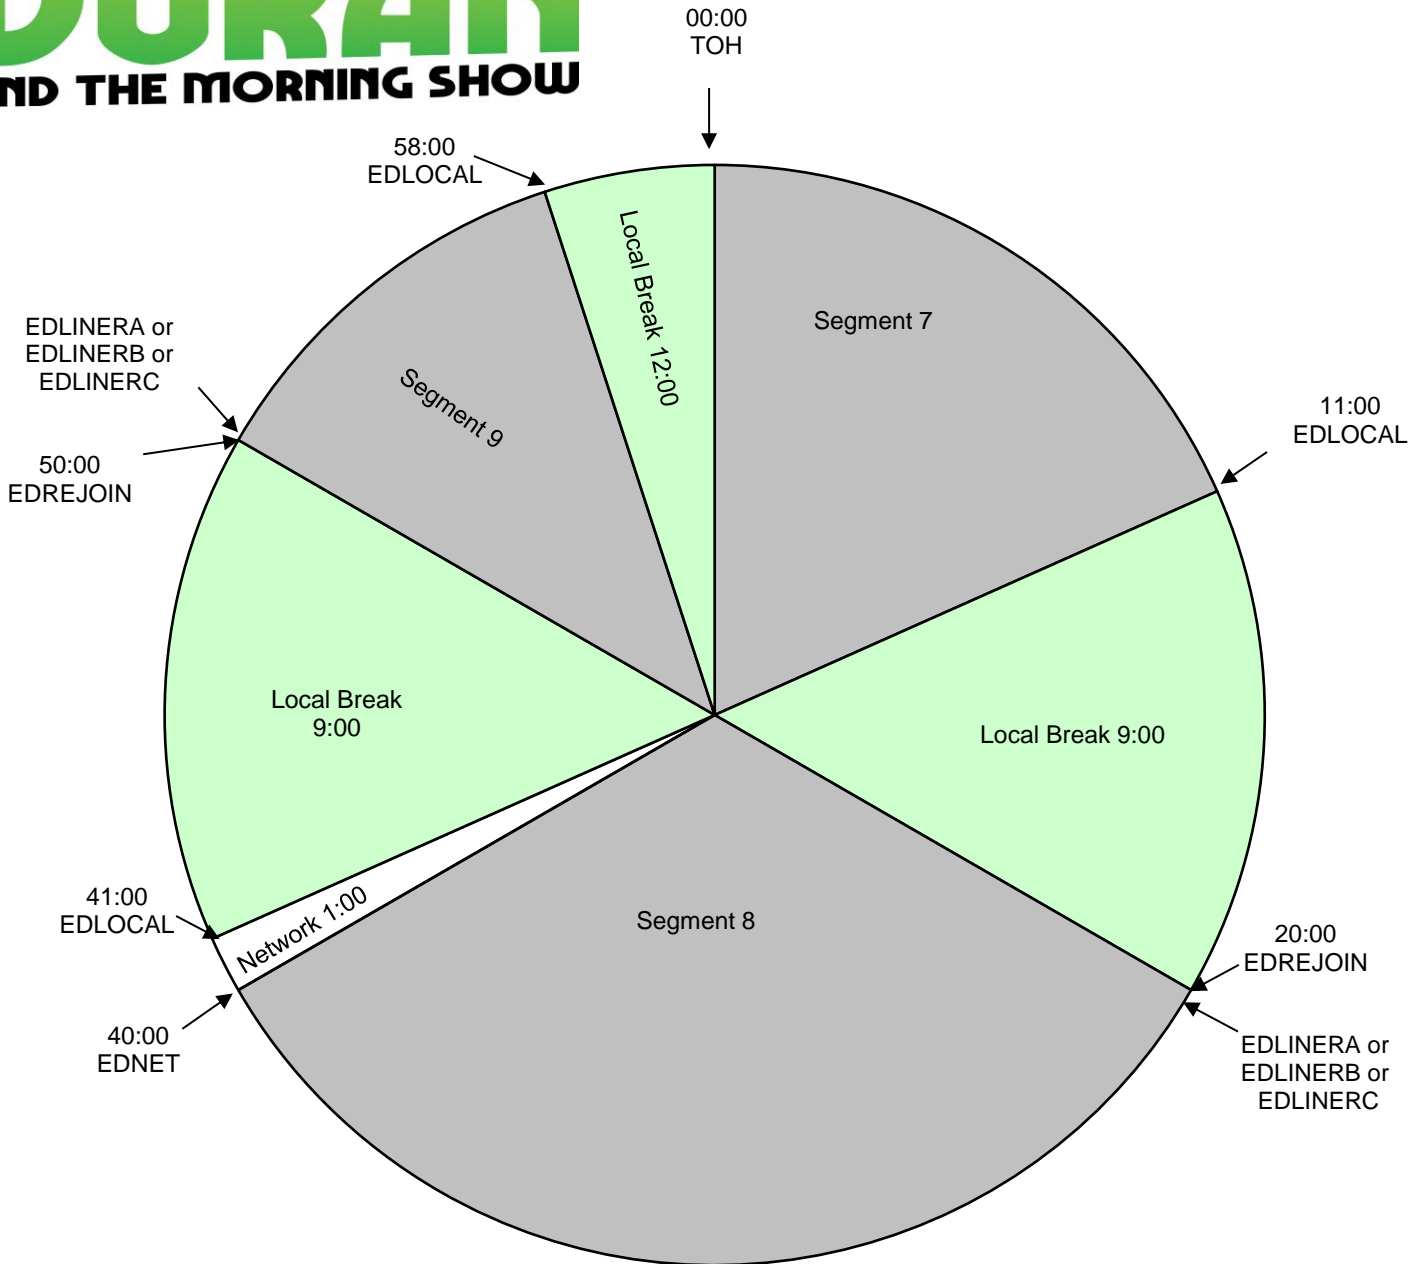

ELVIS DURAN AND THE MORNING SHOW

Elvis Duran and the Morning Show
Effective April 19th, 2021
Premiere XDS PRO4-P Satellite
Monday - Friday 6:00am - 10:00am Eastern
Hour 3

Local Breaks filled with news, traffic, weather, promos, spots, local contesting/ stationality, jingle/sweeper imaging and song at the end, exactly timed to 9:00 to rejoin the network.

All breaks float.

EDLOCAL - Fires local breaks.

EDLINERA = Liner A Start (Elvis voiced station positioner out of a song)

EDLINERB = Liner B Start (Locally voiced SHORT Show ID (effects/ then dry) out of a song - MUST BE EXACTLY 5.1 seconds)

premiere
NETWORKS