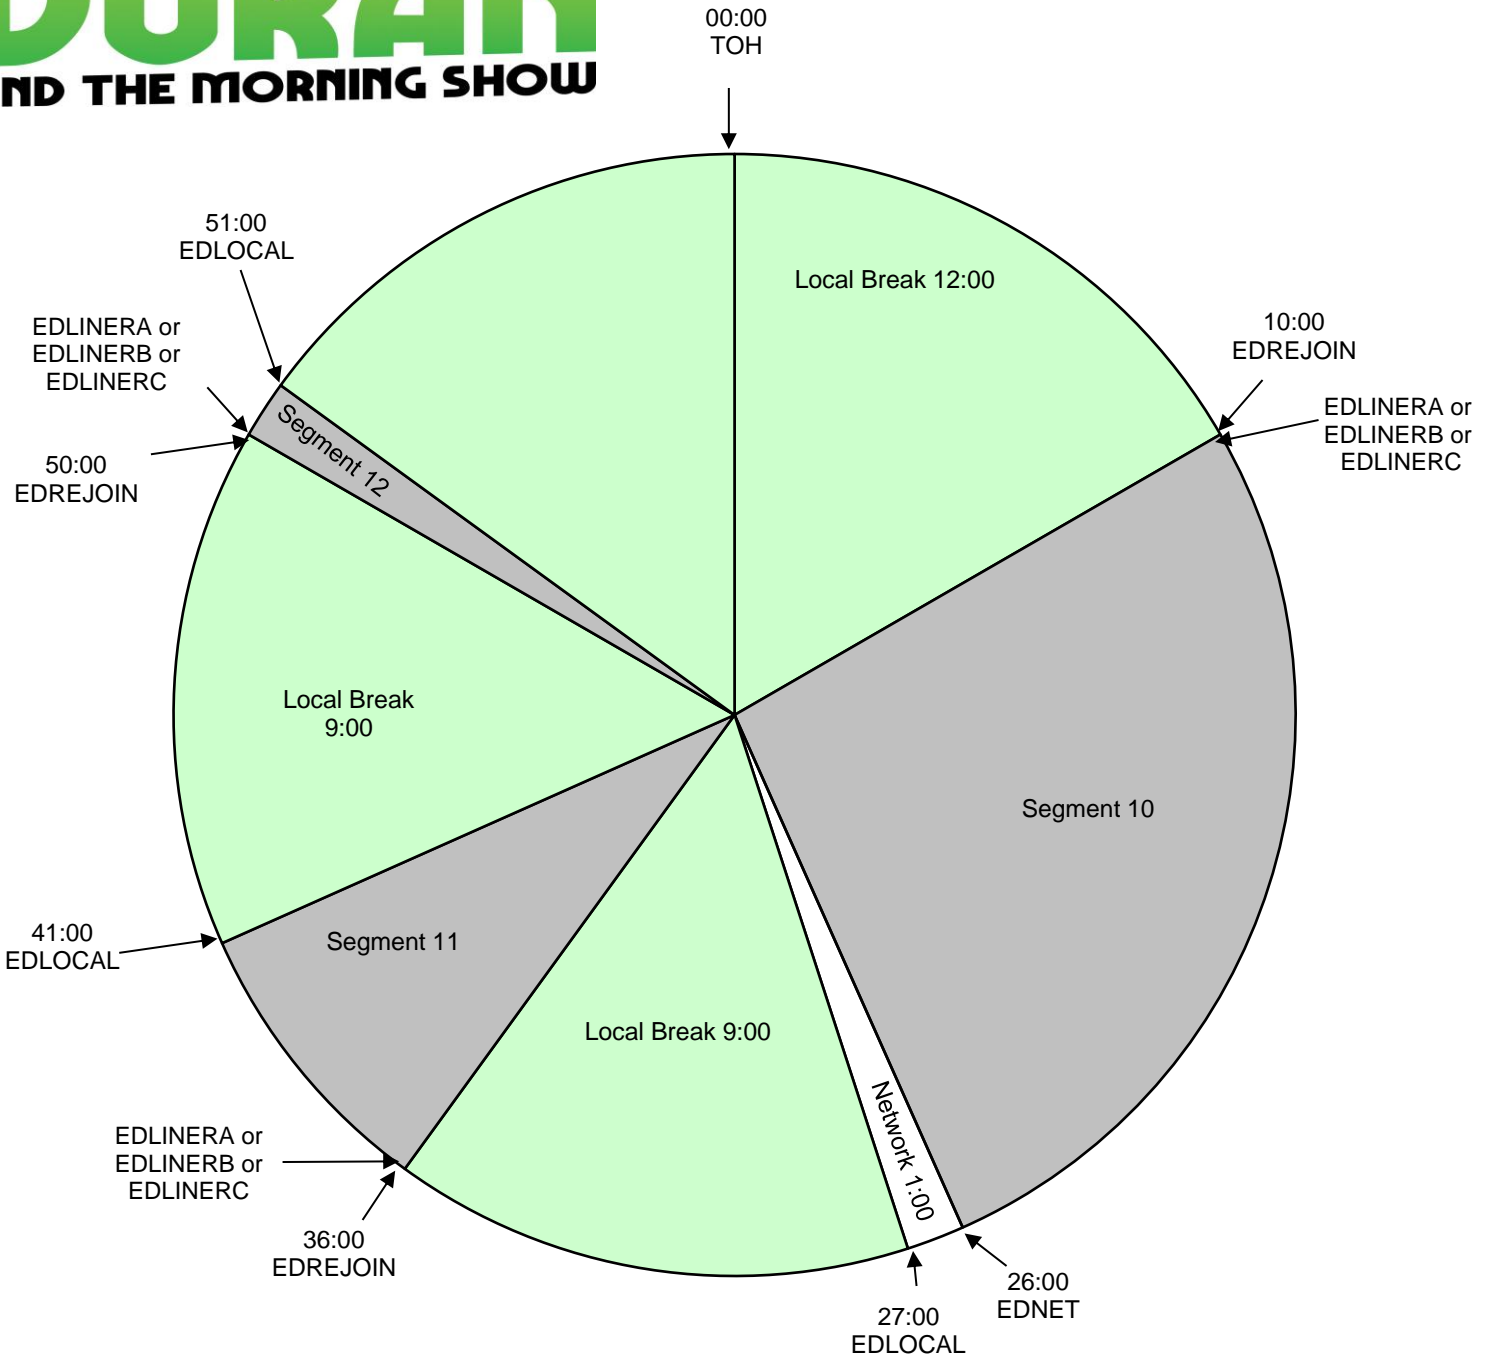

ELVIS DURAN AND THE MORNING SHOW

Elvis Duran and the Morning Show
Effective April 19th, 2021
Premiere XDS PRO4-P Satellite
Monday - Friday 6:00am - 10:00am Eastern
Hour 4

Local Breaks filled with news, traffic, weather, promos, spots, local contesting/ stationality, jingle/sweeper imaging and song at the end, exactly timed to 9:00 to rejoin the network.

All breaks float.

EDLOCAL - Fires local breaks.

EDLINERA = Liner A Start (Elvis voiced station positioner out of a song)

EDLINERB = Liner B Start (Locally voiced SHORT Show ID (effects/ then dry) out of a song - MUST BE EXACTLY 5.1 seconds)

EDLINERC - Liner C Start (Elvis voiced station calls)

EDLINERD - For Premium Choice affiliates

EDREJOIN - Rejoin network

For Technical Assistance Call
Premiere Network Operations Center: (800) 276-4431
Technical Info: <http://engineering.premiereradio.com>

premiere
NETWORKS