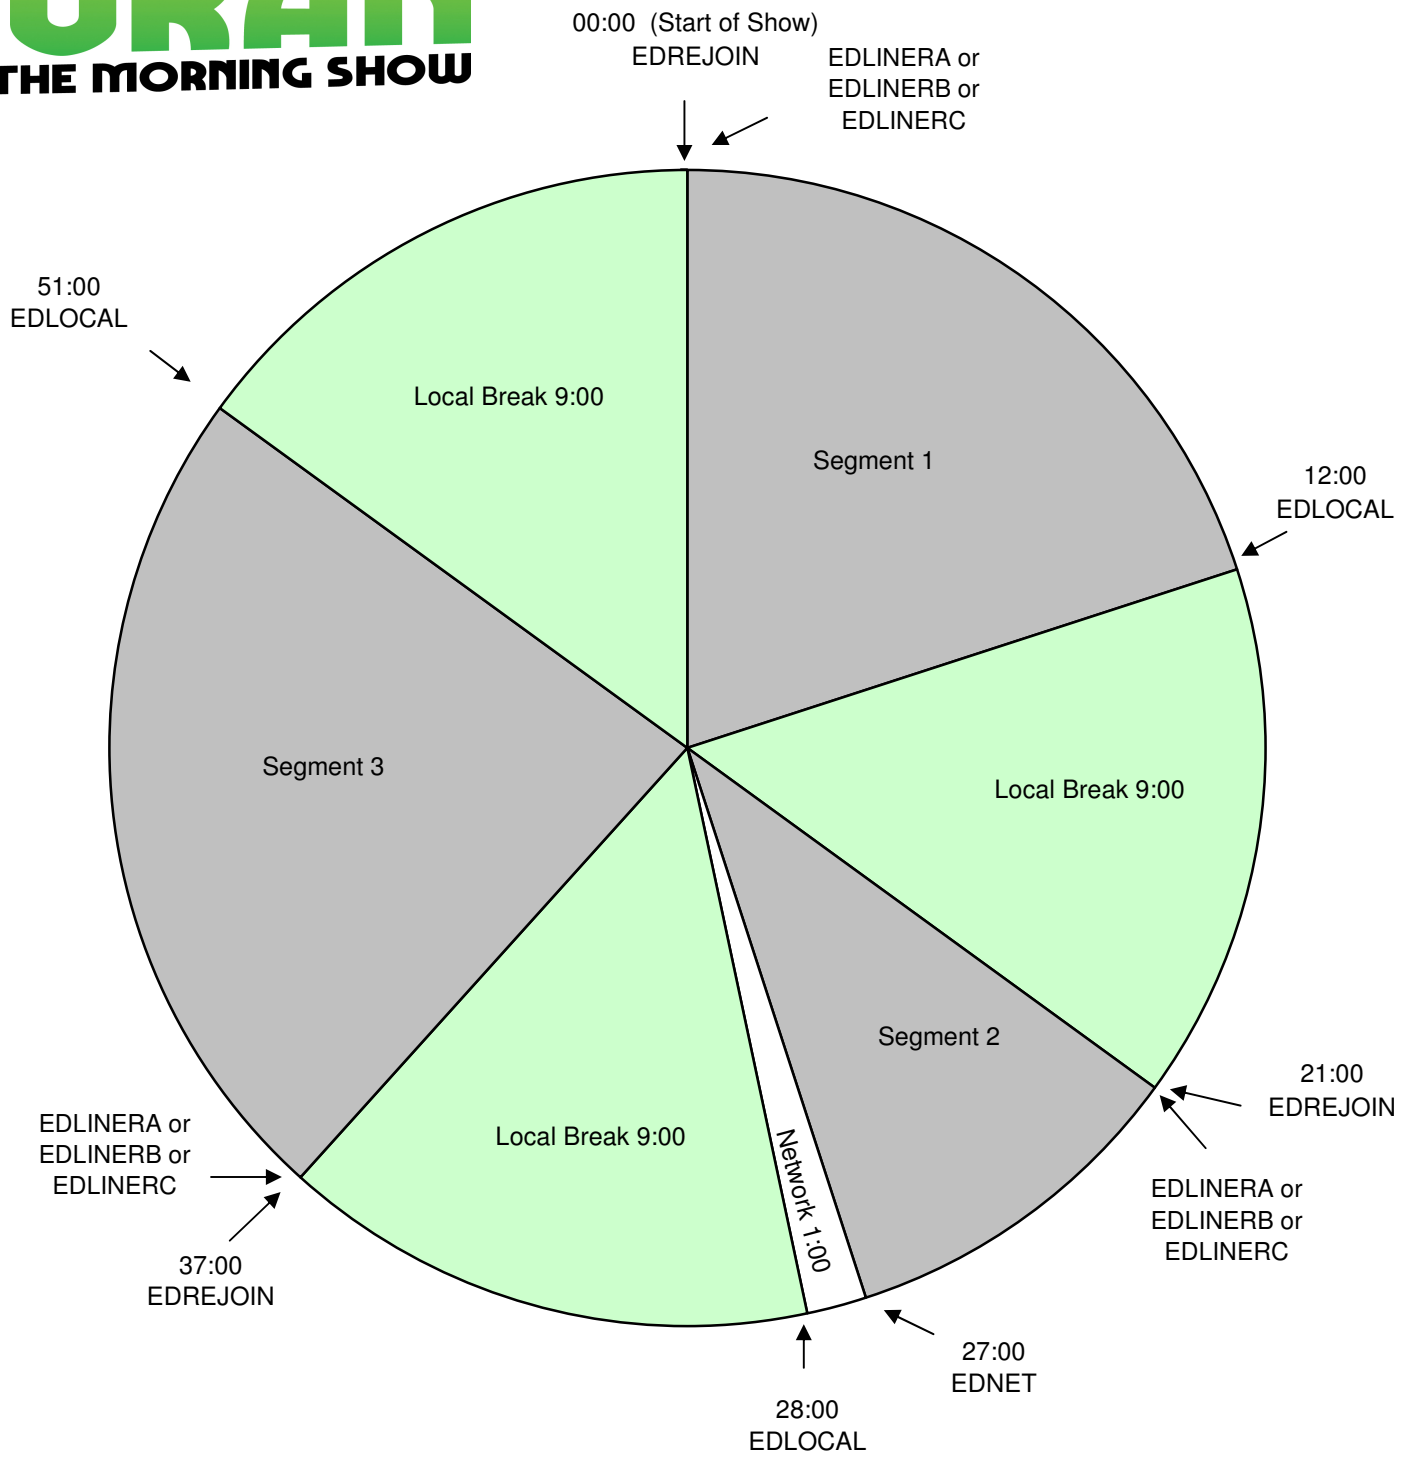

# ELVIS DURAN AND THE MORNING SHOW

Elvis Duran and the Morning Show  
 Effective March 17th, 2015  
 Premiere XDS PRO4-P Satellite  
 Monday - Friday 6:00am - 10:00am Eastern  
 Hour 1

Local Breaks filled with news, traffic, weather, promos, spots, local contesting/ stationality, jingle/sweeper imaging and song at the end, exactly timed to 9:00 to rejoin the network.

**All breaks float.**

EDLOCAL - Fires local breaks.

EDLINERA = Liner A Start (Elvis voiced station positioner out of a song)

EDLINERB = Liner B Start (Locally voiced SHORT Show ID (effects/ then dry) out of a song - MUST BE EXACTLY 5.1 seconds)

EDLINERC - Liner C Start (Elvis voiced station calls)

EDLINERD - For Premium Choice affiliates

EDREJOIN - Rejoin network

For Technical Assistance Call  
 Premiere Network Operations Center: (800) 276-4431  
 Technical Info: <http://engineering.premiereradio.com>