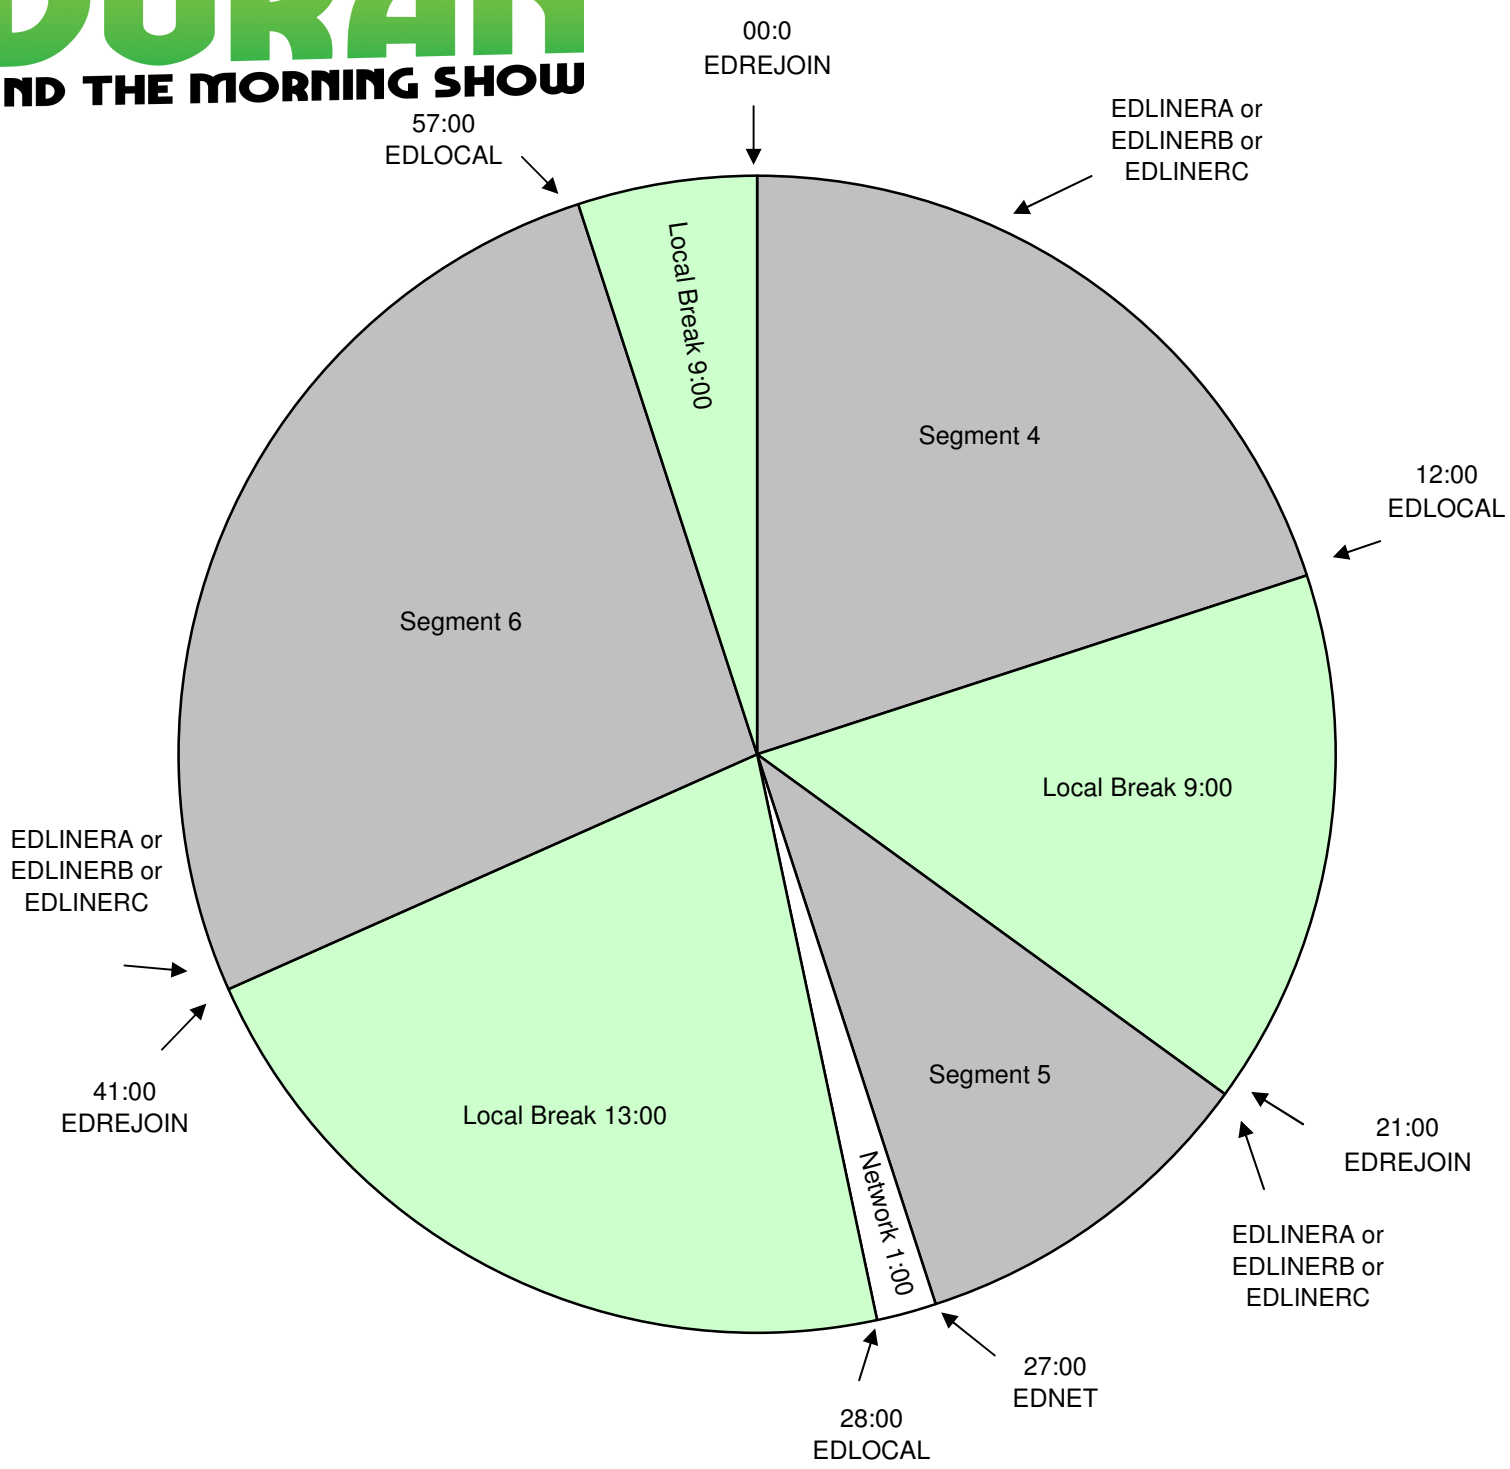

# ELVIS DURAN AND THE MORNING SHOW

Elvis Duran and the Morning Show  
 Effective March 17th, 2015  
 Premiere XDS PRO4-P Satellite  
 Monday - Friday 6:00am - 10:00am Eastern  
 Hour 2

Local Breaks filled with news, traffic, weather, promos, spots, local contesting/ stationality, jingle/sweeper imaging and song at the end, exactly timed to rejoin the network.

**All breaks float.**

- EDLOCAL - Fires local breaks.
- EDLINERA = Liner A Start (Elvis voiced station positioner out of a song)
- EDLINERB = Liner B Start (Locally voiced SHORT Show ID (effects/ then dry) out of a song - MUST BE EXACTLY 5.1 seconds)
- EDLINERC - Liner C Start (Elvis voiced station calls)
- EDLINERD - For Premium Choice affiliates
- EDREJOIN - Rejoin network