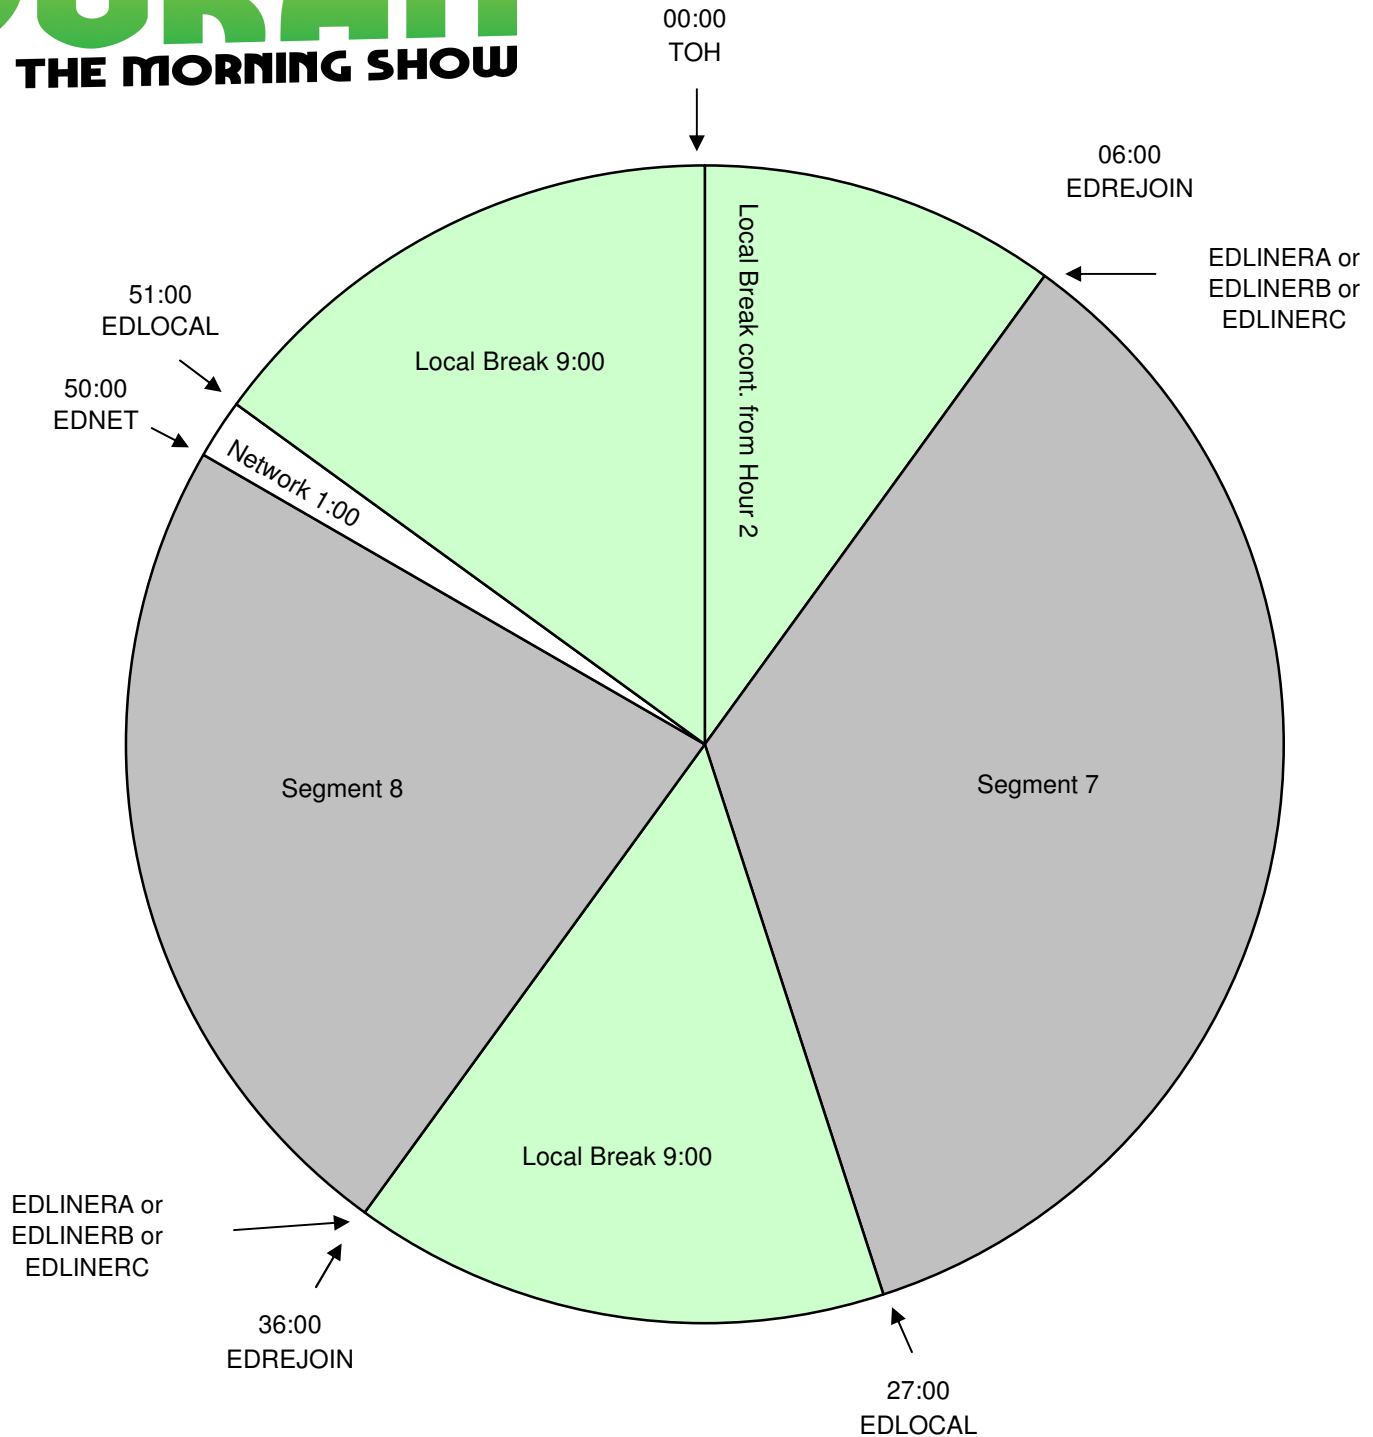

ELVIS DURAN AND THE MORNING SHOW

Elvis Duran and the Morning Show
 Effective March 17th, 2015
 Premiere XDS PRO4-P Satellite
 Monday - Friday 6:00am - 10:00am Eastern
 Hour 3

Local Breaks filled with news, traffic, weather, promos, spots, local contesting/ stationality, jingle/sweeper imaging and song at the end, exactly timed to 9:00 to rejoin the network.

All breaks float.

EDLOCAL - Fires local breaks.

EDLINERA = Liner A Start (Elvis voiced station positioner out of a song)

EDLINERB = Liner B Start (Locally voiced SHORT Show ID (effects/ then dry) out of a song - MUST BE EXACTLY 5.1 seconds)

EDLINERC - Liner C Start (Elvis voiced station calls)

EDLINERD - For Premium Choice affiliates

EDREJOIN - Rejoin network

For Technical Assistance Call
 Premiere Network Operations Center: (800) 276-4431
 Technical Info: <http://engineering.premiereradio.com>