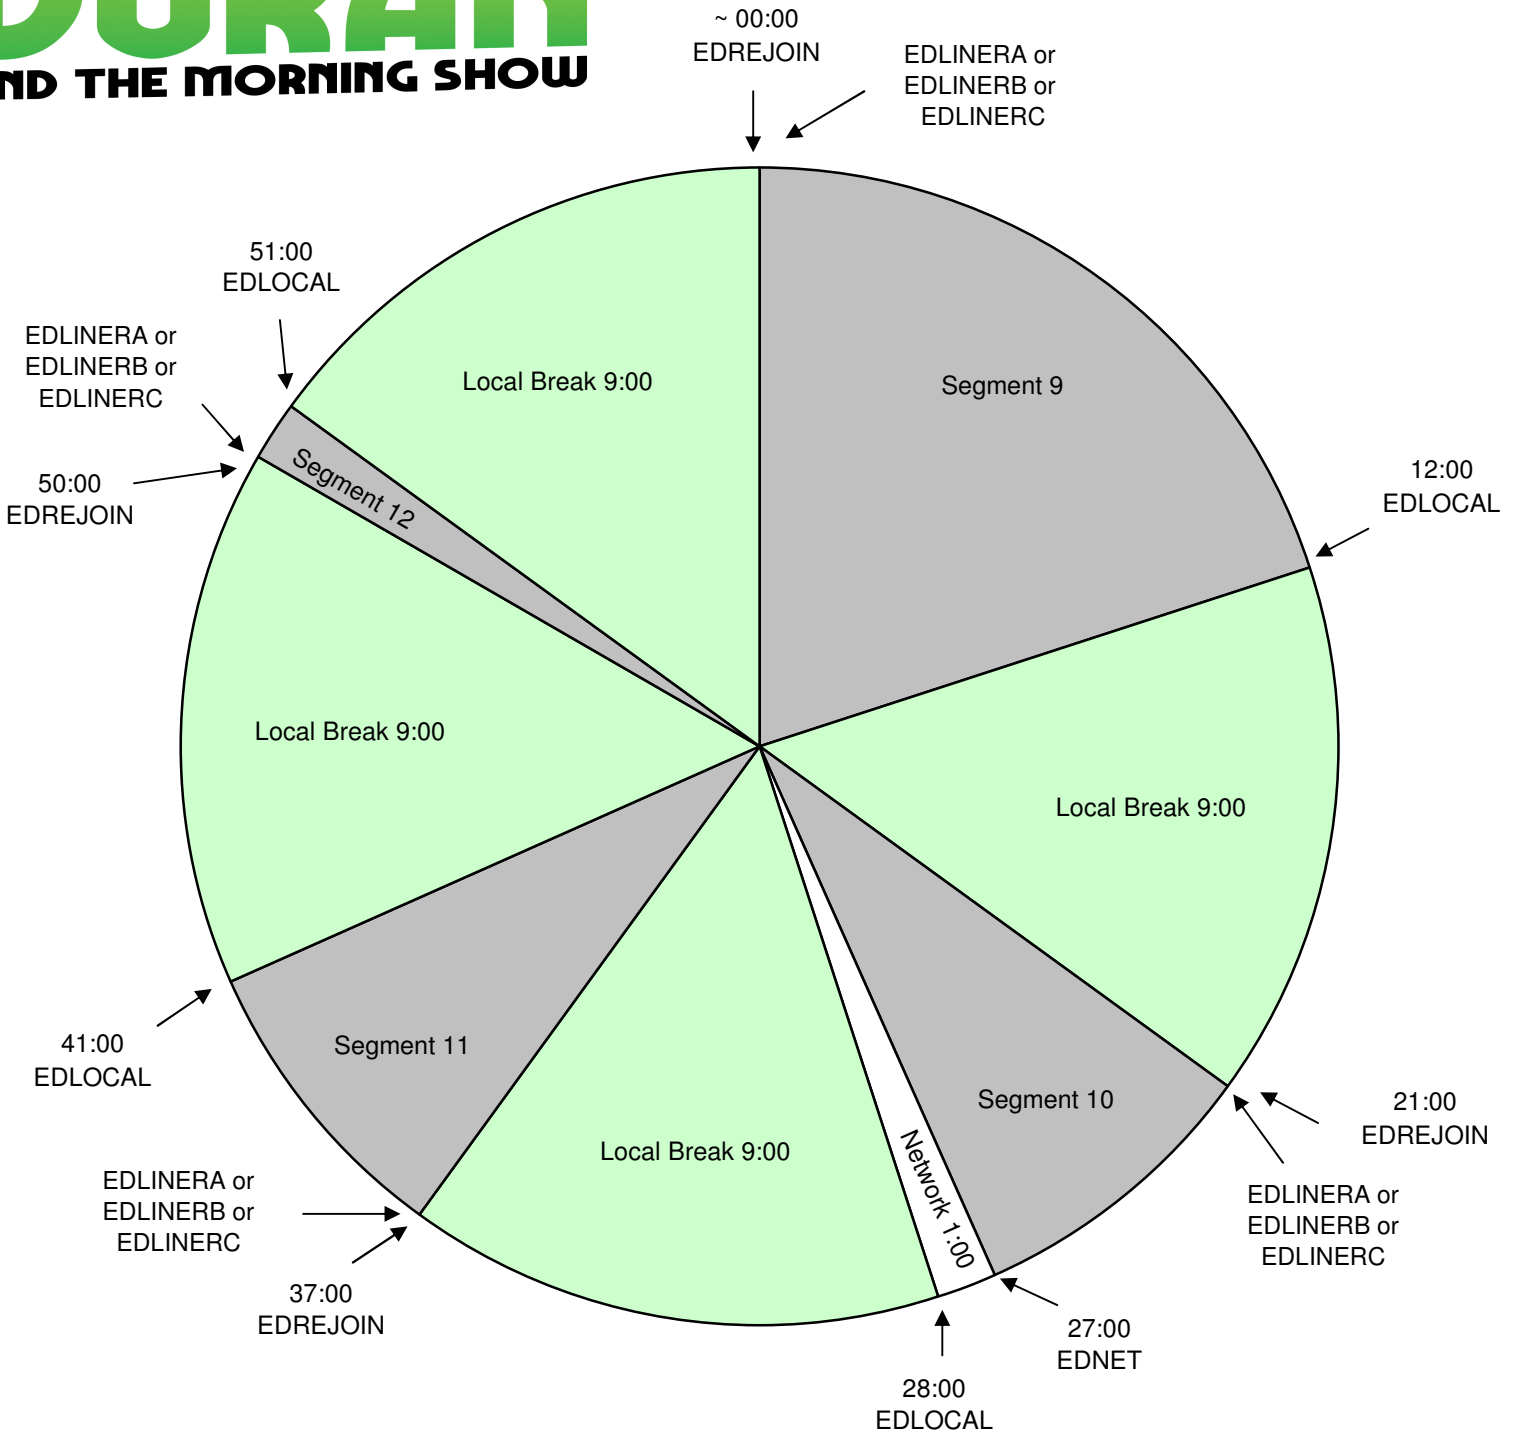

ELVIS DURAN AND THE MORNING SHOW

Elvis Duran and the Morning Show
 Effective March 17th, 2015
 Premiere XDS PRO4-P Satellite
 Monday - Friday 6:00am - 10:00am Eastern
 Hour 4

Local Breaks filled with news, traffic, weather, promos, spots, local contesting/ stationality, jingle/sweeper imaging and song at the end, exactly timed to 9:00 to rejoin the network.

All breaks float.

EDLOCAL - Fires local breaks.

EDLINERA = Liner A Start (Elvis voiced station positioner out of a song)

EDLINERB = Liner B Start (Locally voiced SHORT Show ID (effects/ then dry) out of a song - MUST BE EXACTLY 5.1 seconds)

EDLINERC - Liner C Start (Elvis voiced station calls)

EDLINERD - For Premium Choice affiliates

EDREJOIN - Rejoin network

For Technical Assistance Call
 Premiere Network Operations Center: (800) 276-4431
 Technical Info: <http://engineering.premiereradio.com>