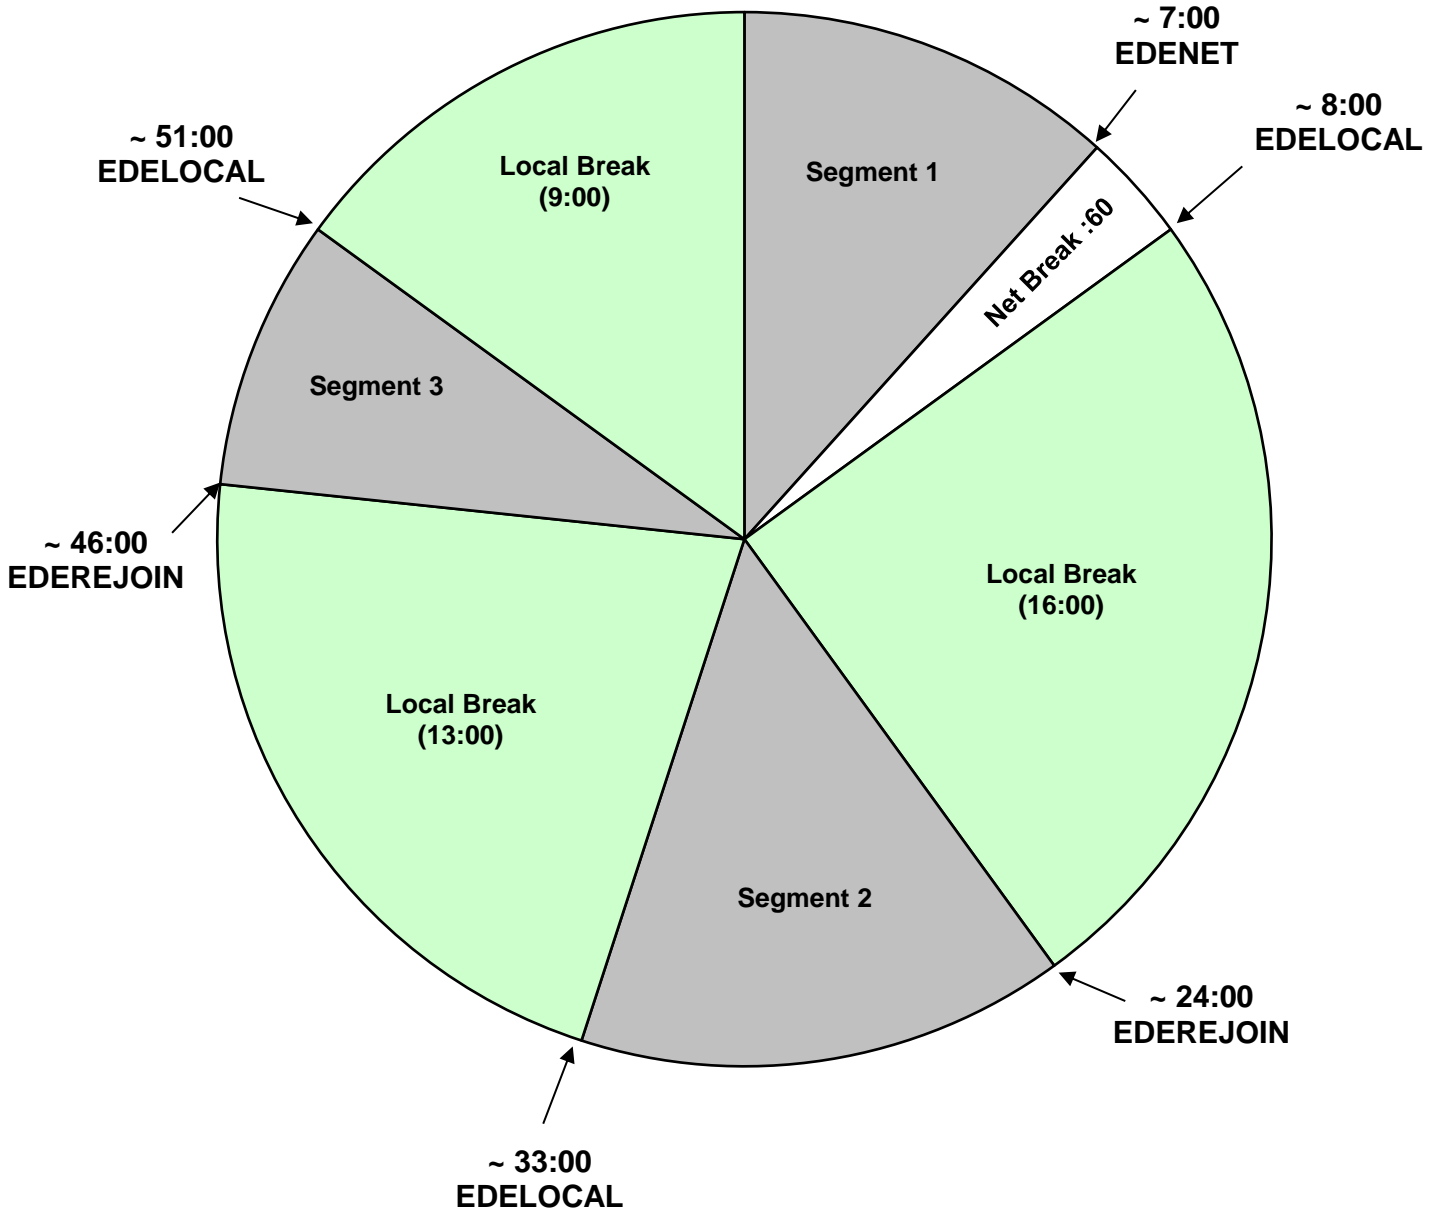

ELVIS DURAN AND THE MORNING SHOW

Elvis Duran and the Pre-Morning Show

Effective March 26th, 2015

Premiere XDS PRO4-P Satellite Weekdays

Feed at 3:00 to 4:00 PM Eastern

12:00PM to 1:00PM Pacific

for air the following day.

Show Start:
EDEREJOIN
00:00

For Technical Assistance call:
Premiere Network Operations Center: 800-276-4431
Technical Info: www.premiereradio.com/engineering

EDELOCAL - Fires local breaks.
EDENET - Fires network breaks.
EDEREJOIN - Rejoin Network
All breaks float