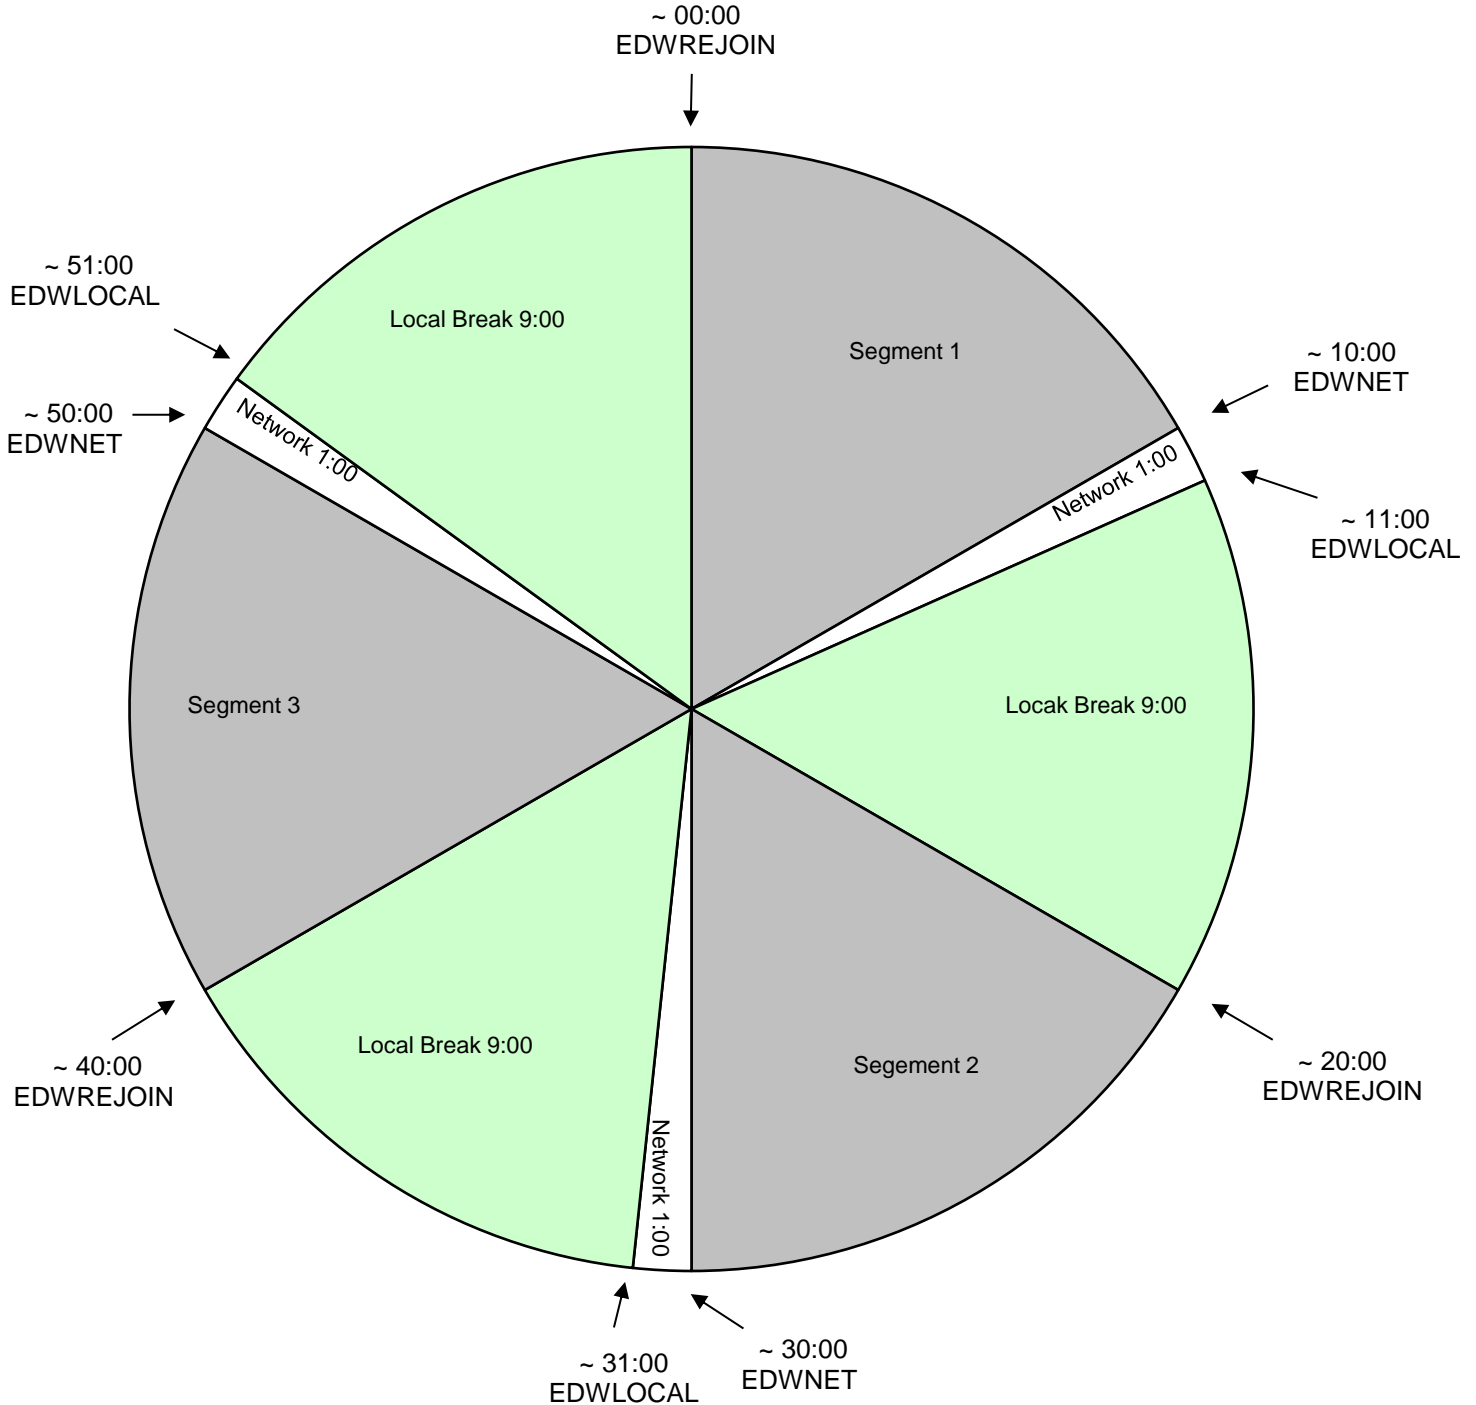

ELVIS DURAN AND THE MORNING SHOW

Elvis Duran Weekend
Effective October 12th, 2011
Premiere XDS PRO4-P Satellite
Fed Fridays 11:00 AM to 3:00 PM Eastern
8:00 AM to 12:00 PM Pacific

Local Breaks filled with news, traffic, weather, promos, spots, local contesting/ stationality, jingle/sweeper imaging and song at the end, timed to 9:00 to rejoin the network.

EDWLINERs will float and start shortly after re-join.

EDWLOCAL - Fires local breaks. **All breaks float.**

EDWLINERA = Liner A Start (Elvis voiced station positioner out of a song)

EDWLINERB = Liner B Start (Locally voiced SHORT Show ID (effects/ then dry) out of a song - MUST BE EXACTLY 5.1 seconds)

EDWLINERC = Liner C Start (Elvis voiced station calls)

For Technical Assistance Call
 Premiere Network Operations Center: (800) 276-4431
 Technical Info: <http://engineering.premiereradio.com>

premiere
 NETWORKS