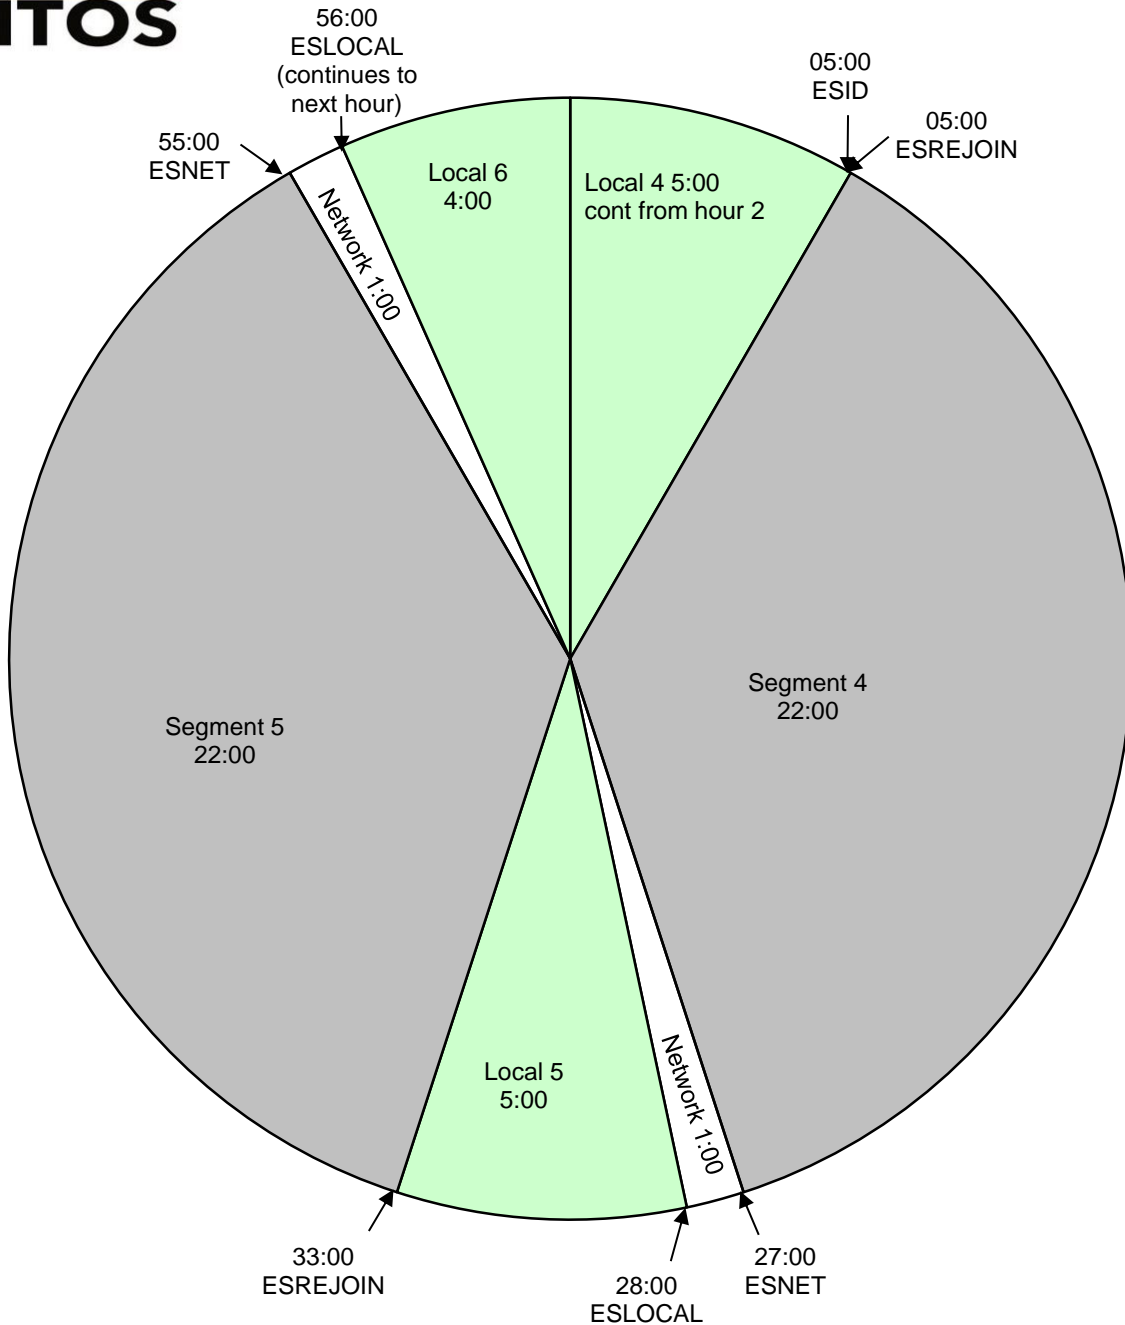

Tu Mañana con Enrique Santos
 Effective 11/7/2016
 Premiere XDS PRO4-P Satellite
 Monday - Friday 6:00am - 10:00am Eastern
 Hour 3

Local Breaks filled with news, traffic, weather, promos, spots, local contesting/ stationality, and jingle/sweeper imaging.

All breaks float.

ESLOCAL - Fires local breaks.

ESLINERA = Liner A Start (Enrique voiced station positioner out of a song)

ESLINERB = Liner B Start (Locally voiced SHORT Show ID (effects/ then dry) out of a song - MUST BE EXACTLY 5.1 seconds)

ESLINERC - Liner C Start (Enrique voiced station calls)

ESLINERD - For Premium Choice affiliates

ESREJOIN - Rejoin network

ESID - Local ID (Floats and fires as close to top of hour as practical)

ESNET - Fires network breaks