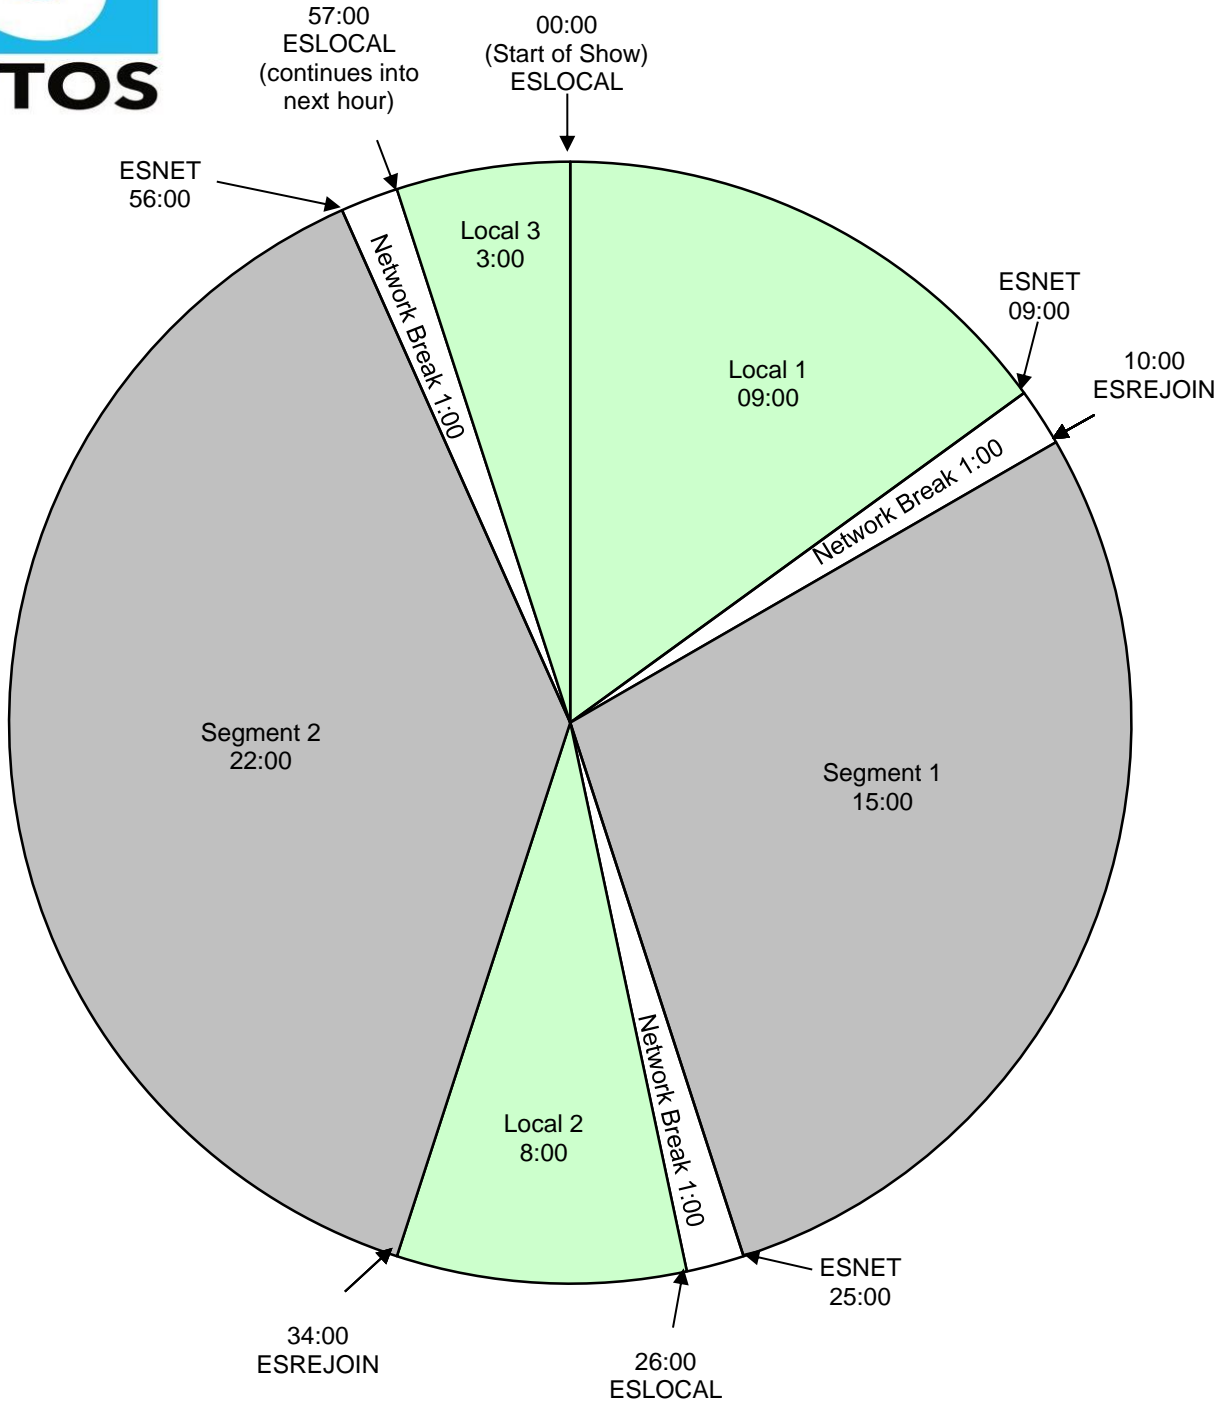

Tu Mañana con Enrique Santos  
 Effective 5/22/2017  
 Premiere XDS PRO4-P Satellite  
 Monday - Friday 6:00am - 10:00am Eastern  
 Hour 1

REV 5/8/2017

Local Breaks filled with news, traffic, weather, promos, spots, local contesting/ stationality, and jingle/sweeper imaging.

**All breaks float.**

ESLOCAL - Fires local breaks.

ESLINERA = Liner A Start (Enrique voiced station positioner out of a song)

ESLINERB = Liner B Start (Locally voiced SHORT Show ID (effects/ then dry) out of a song - MUST BE EXACTLY 5.1 seconds)

ESLINERC - Liner C Start (Enrique voiced station calls)

ESLINERD - For Premium Choice affiliates

ESREJOIN - Rejoin network

ESID - Local ID (Floats and fires as close to top of hour as practical)

ESNET - Fires network breaks