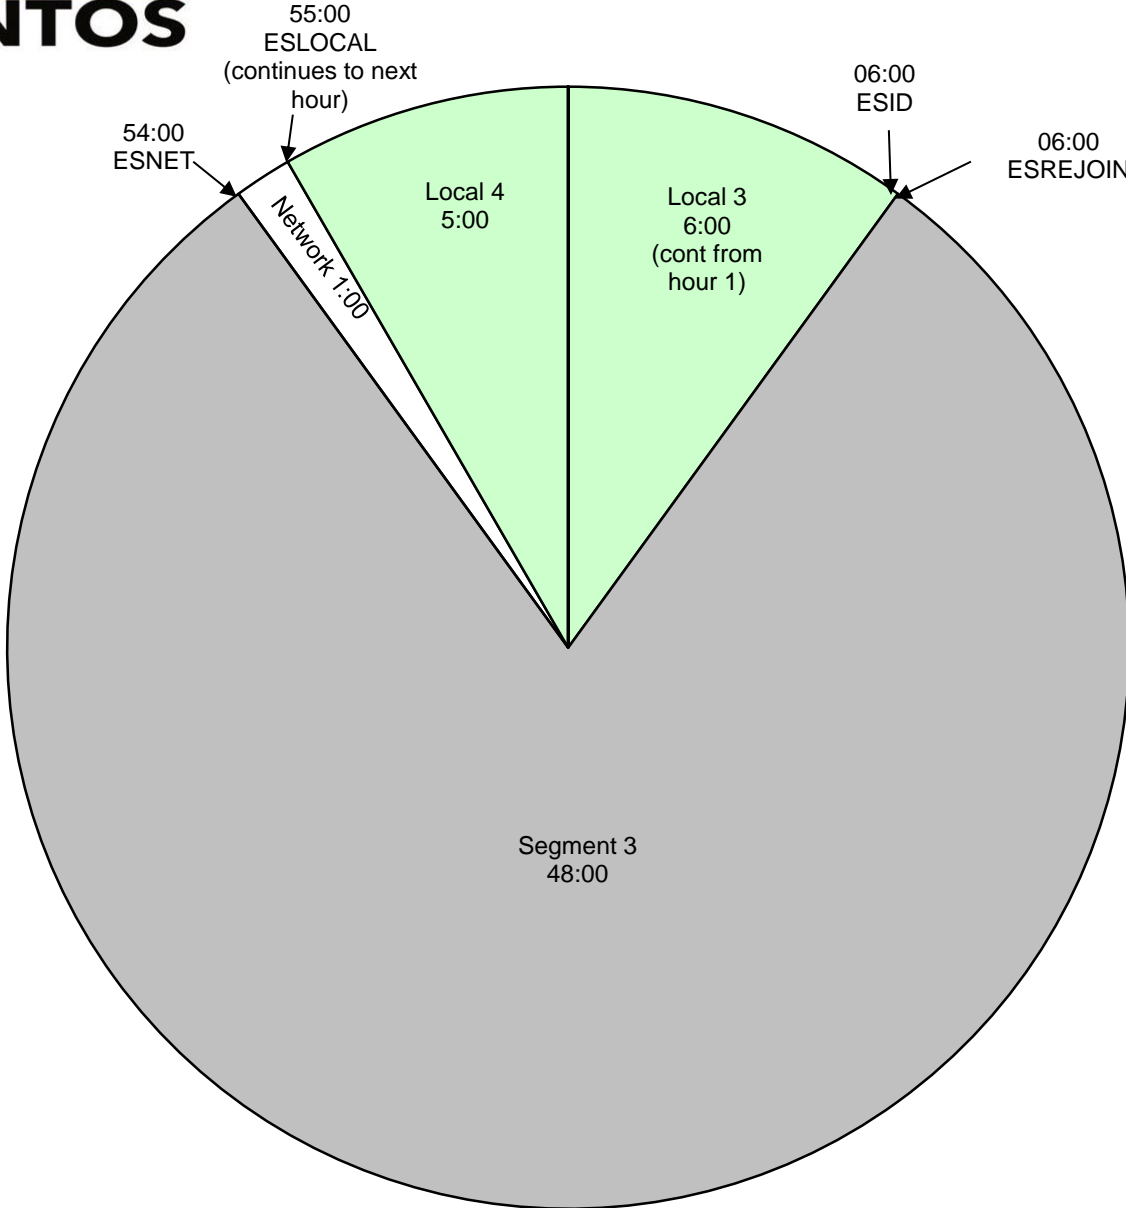

Tu Mañana con Enrique Santos
 Effective 5/22/2017
 Premiere XDS PRO4-P Satellite
 Monday - Friday 6:00am - 10:00am Eastern
 Hour 2

REV 5/8/2017

Local Breaks filled with news, traffic, weather, promos, spots, local contesting/ stationality, and jingle/sweeper imaging.

All breaks float.

ESLOCAL - Fires local breaks.

ESLINERA = Liner A Start (Enrique voiced station positioner out of a song)

ESLINERB = Liner B Start (Locally voiced SHORT Show ID (effects/ then dry) out of a song - MUST BE EXACTLY 5.1 seconds)