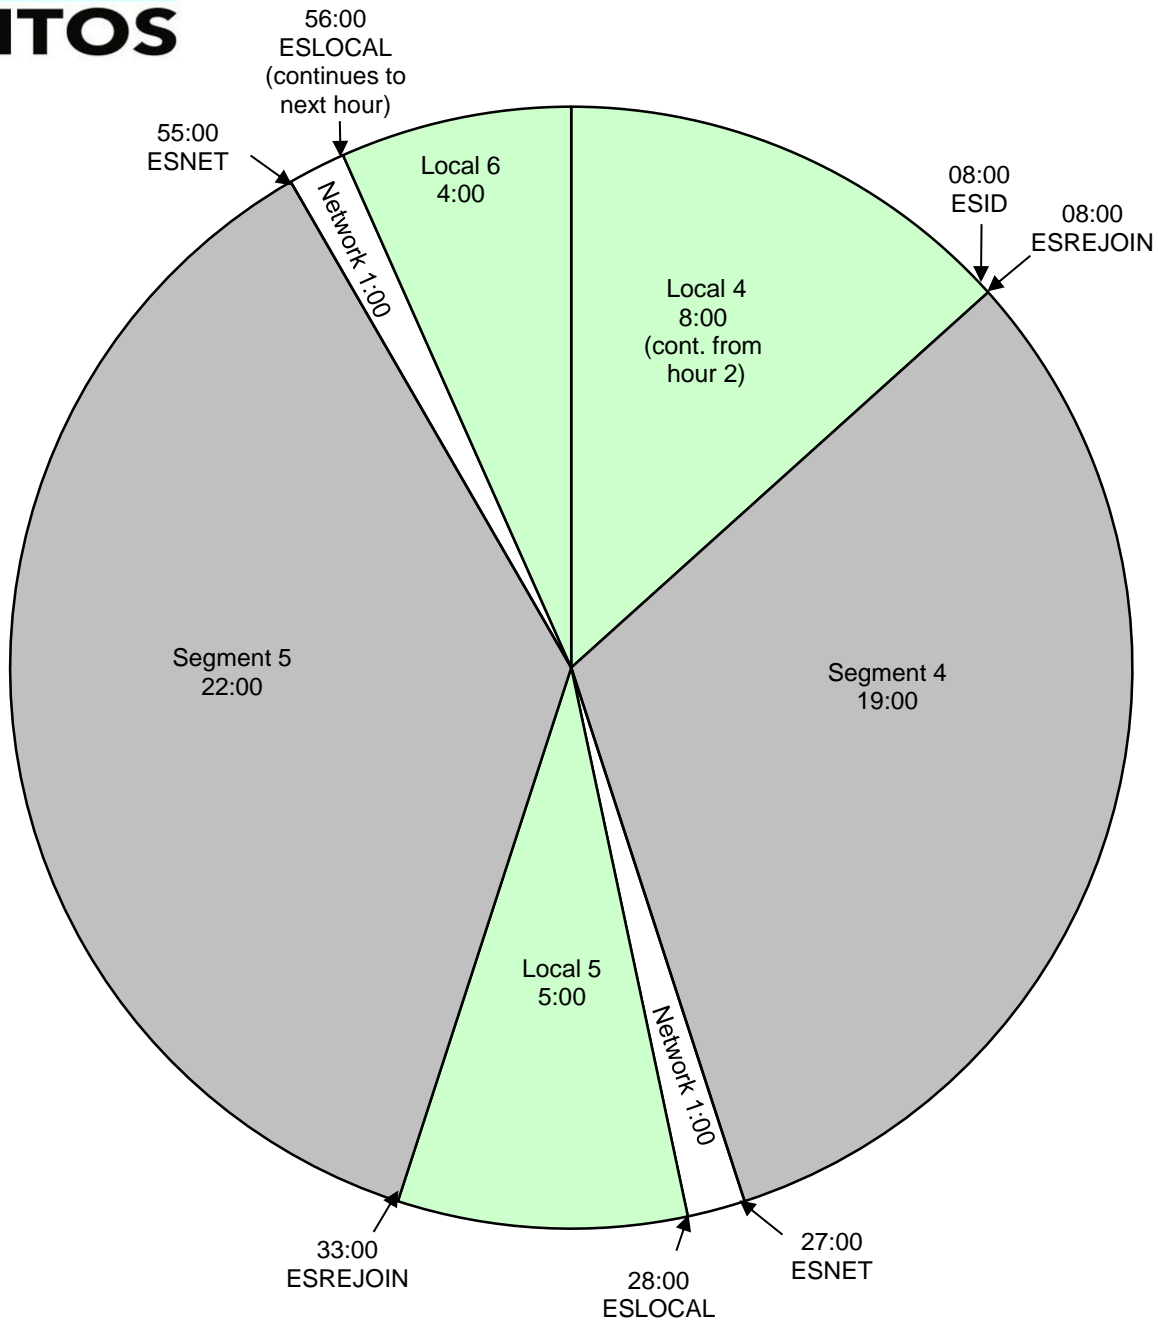

Tu Mañana con Enrique Santos
 Effective 5/22/2017
 Premiere XDS PRO4-P Satellite
 Monday - Friday 6:00am - 10:00am Eastern
 Hour 3

REV 5/8/2017

Local Breaks filled with news, traffic, weather, promos, spots, local contesting/ stationality, and jingle/sweeper imaging.

All breaks float.

ESLOCAL - Fires local breaks.

ESLINERA = Liner A Start (Enrique voiced station positioner out of a song)

ESLINERB = Liner B Start (Locally voiced SHORT Show ID (effects/ then dry) out of a song - MUST BE EXACTLY 5.1 seconds)

ESLINERC - Liner C Start (Enrique voiced station calls)

ESLINERD - For Premium Choice affiliates

ESREJOIN - Rejoin network

ESID - Local ID (Floats and fires as close to top of hour as practical)

ESNET - Fires network breaks