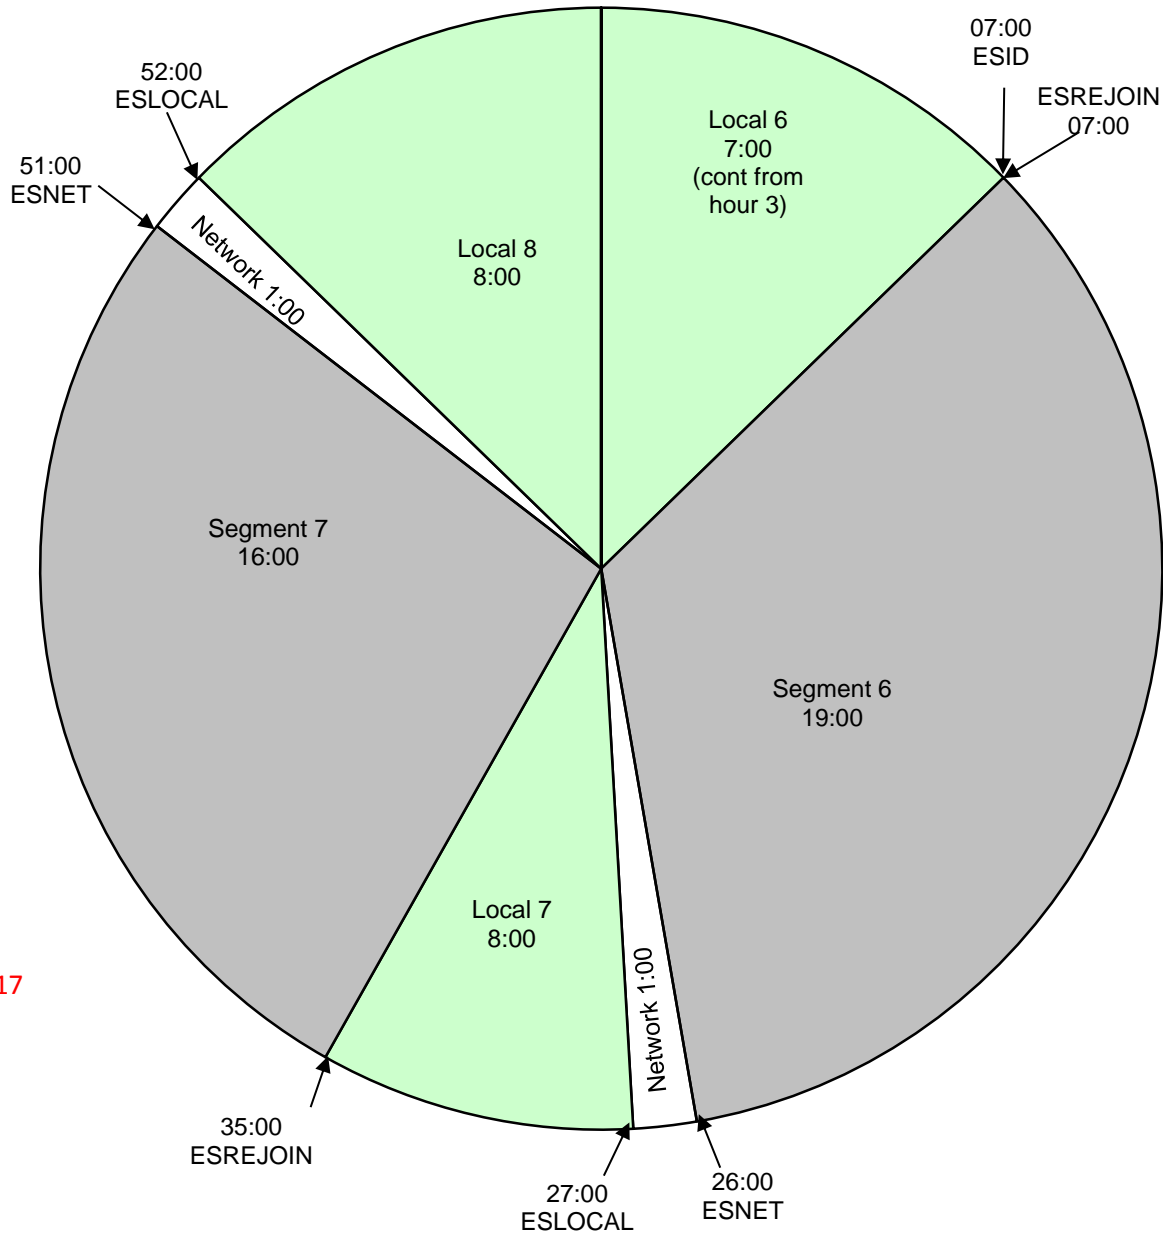

Tu Mañana con Enrique Santos
 Effective 5/22/2017
 Premiere XDS PRO4-P Satellite
 Monday - Friday 6:00am - 10:00am Eastern
 Hour 4

REV 5/8/2017

Local Breaks filled with news, traffic, weather, promos, spots, local contesting/ stationality, and jingle/sweeper imaging.

All breaks float.

ESLOCAL - Fires local breaks.

ESLINERA = Liner A Start (Enrique voiced station positioner out of a song)

ESLINERB = Liner B Start (Locally voiced SHORT Show ID (effects/ then dry) out of a song - MUST BE EXACTLY 5.1 seconds)