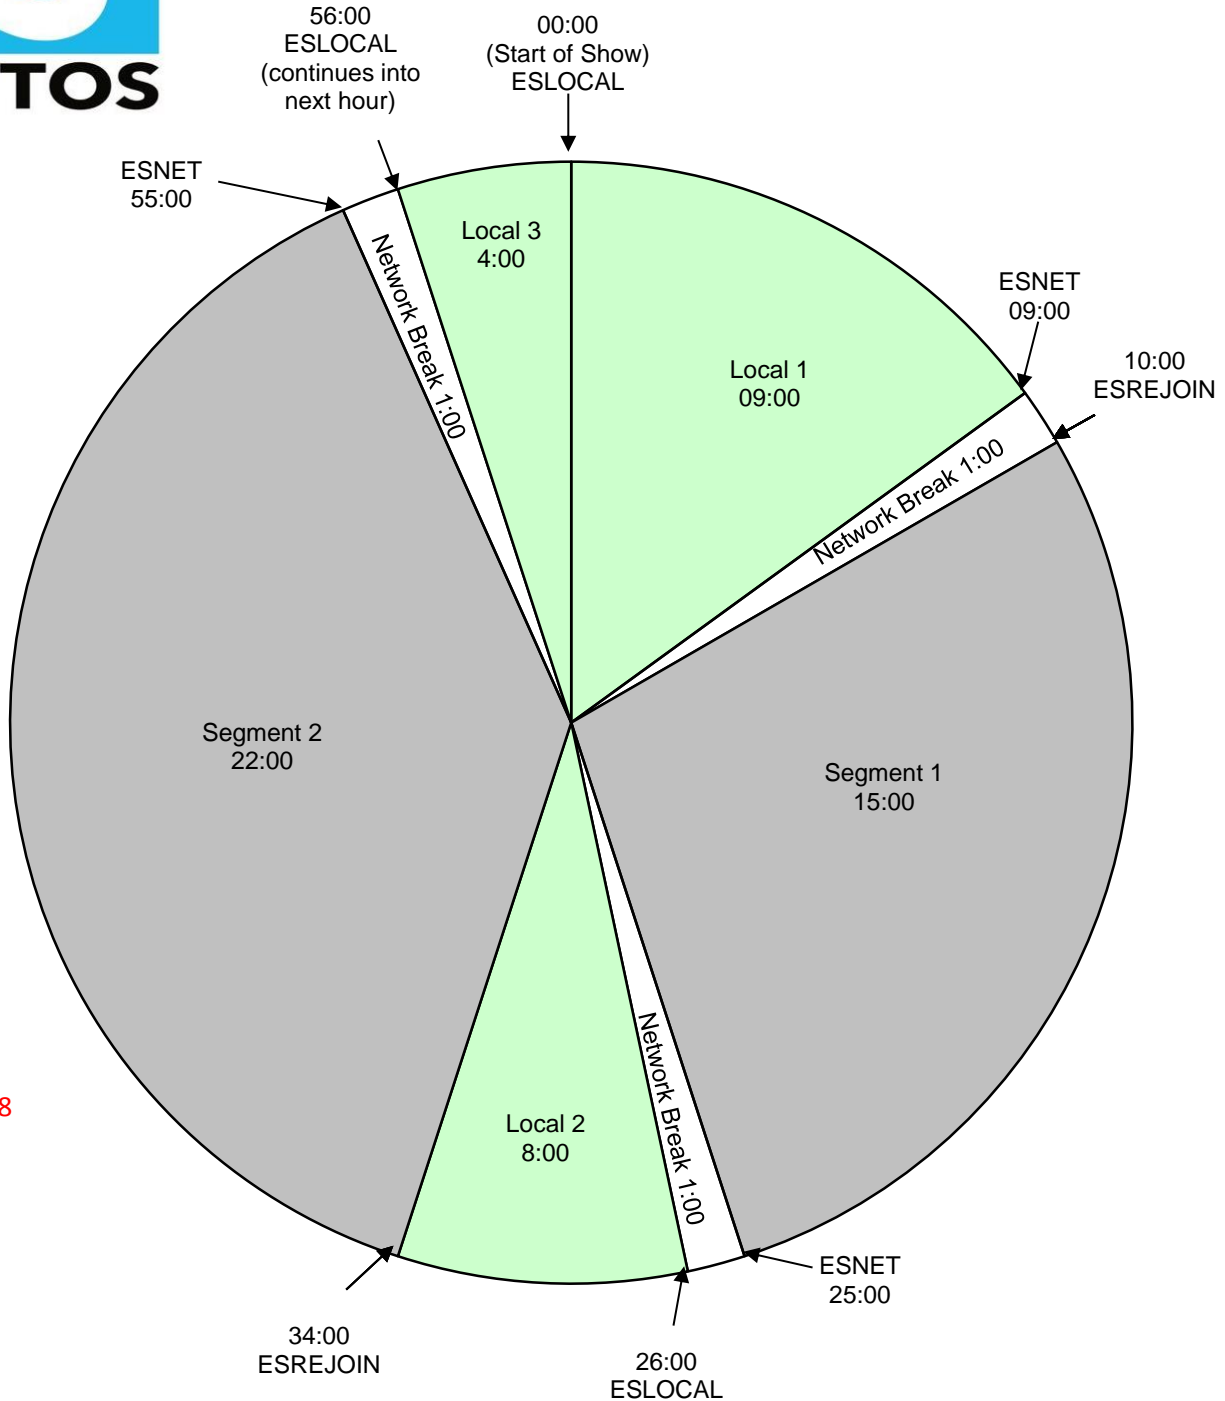

Tu Mañana con Enrique Santos
 Effective 4/23/2018
 Premiere XDS PRO4-P Satellite
 Monday - Friday 6:00am - 10:00am Eastern
 Hour 1

REV 4/12/2018

Local Breaks filled with news, traffic, weather, promos, spots, local contesting/ stationality, and jingle/sweeper imaging.

All breaks float.

ESLOCAL - Fires local breaks.

ESLINERA = Liner A Start (Enrique voiced station positioner out of a song)

ESLINERB = Liner B Start (Locally voiced SHORT Show ID (effects/ then dry) out of a song - MUST BE EXACTLY 5.1 seconds)

ESLINERC - Liner C Start (Enrique voiced station calls)

ESLINERD - For Premium Choice affiliates

ESREJOIN - Rejoin network

ESID - Local ID (Floats and fires as close to top of hour as practical)

ESNET - Fires network breaks