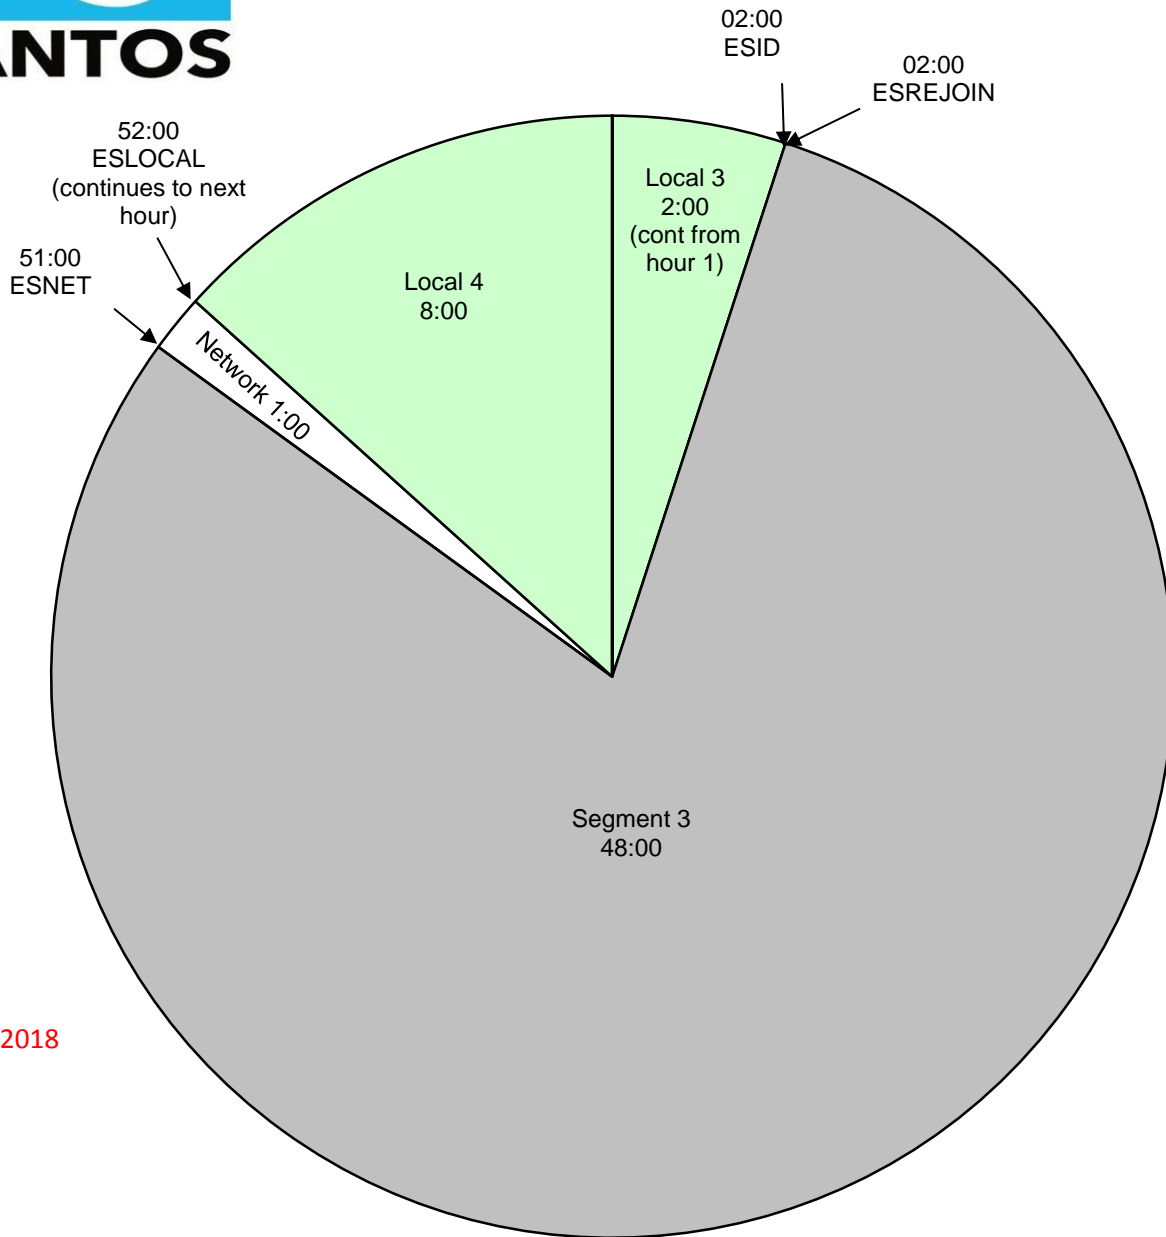

Tu Mañana con Enrique Santos
 Effective 4/23/2018
 Premiere XDS PRO4-P Satellite
 Monday - Friday 6:00am - 10:00am Eastern
 Hour 2

REV 4/12/2018

Local Breaks filled with news, traffic, weather, promos, spots, local contesting/ stationality, and jingle/sweeper imaging.

All breaks float.

ESLOCAL - Fires local breaks.

ESLINERA = Liner A Start (Enrique voiced station positioner out of a song)

ESLINERB = Liner B Start (Locally voiced SHORT Show ID (effects/ then dry) out of a song - MUST BE EXACTLY 5.1 seconds)

ESLINERC - Liner C Start (Enrique voiced station calls)

ESLINERD - For Premium Choice affiliates

ESREJOIN - Rejoin network

ESID - Local ID (Floats and fires as close to top of hour as practical)

ESNET - Fires network breaks