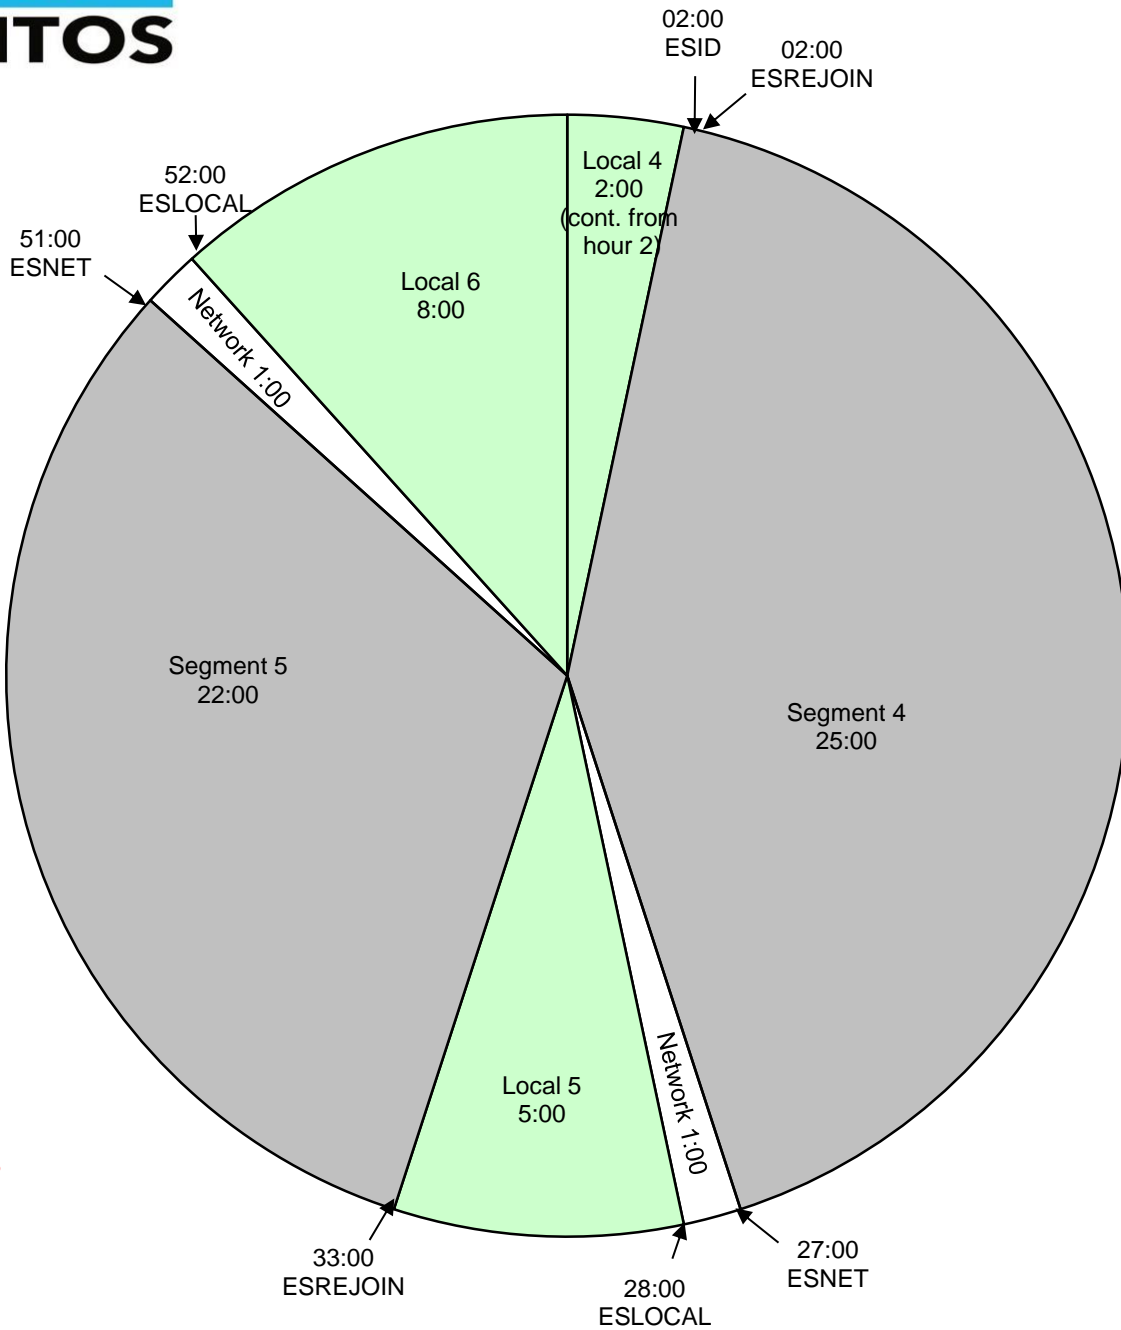

Tu Mañana con Enrique Santos
 Effective 4/23/2018
 Premiere XDS PRO4-P Satellite
 Monday - Friday 6:00am - 10:00am Eastern
 Hour 3

REV 4/12/2018

Local Breaks filled with news, traffic, weather, promos, spots, local contesting/ stationality, and jingle/sweeper imaging.

All breaks float.

ESLOCAL - Fires local breaks.

ESLINERA = Liner A Start (Enrique voiced station positioner out of a song)

ESLINERB = Liner B Start (Locally voiced SHORT Show ID (effects/ then dry) out of a song - MUST BE EXACTLY 5.1 seconds)

ESLINERC - Liner C Start (Enrique voiced station calls)

ESLINERD - For Premium Choice affiliates

ESREJOIN - Rejoin network

ESID - Local ID (Floats and fires as close to top of hour as practical)

ESNET - Fires network breaks