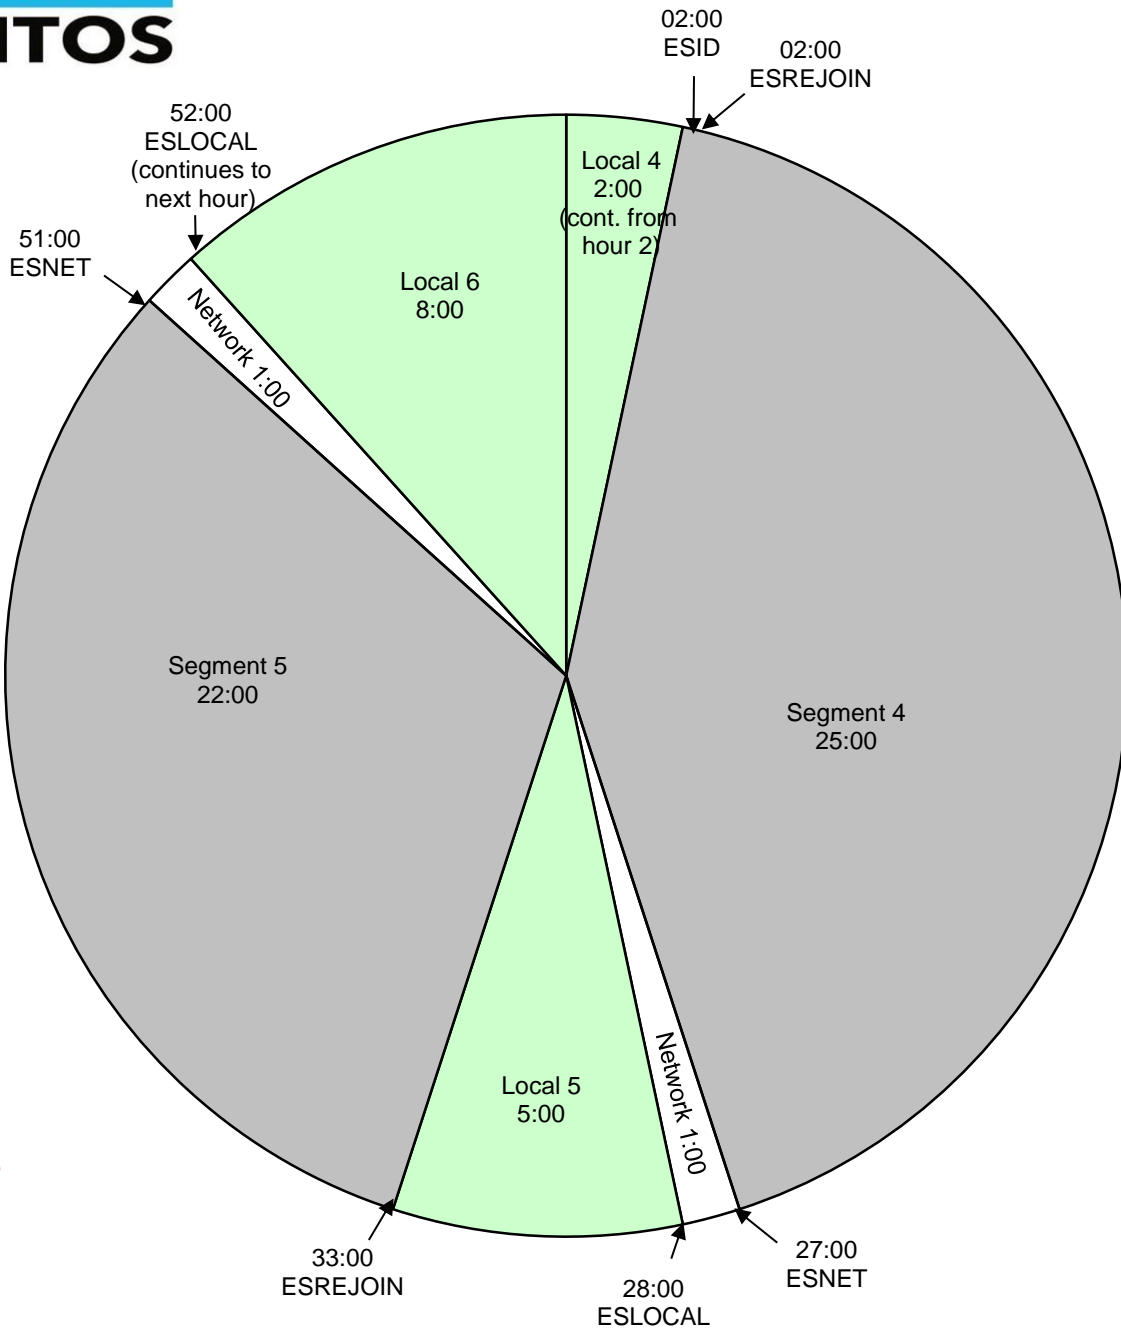

Tu Mañana con Enrique Santos
 Effective 4/23/2018
 Premiere XDS PRO4-P Satellite
 Monday - Friday 6:00am - 10:00am Eastern
 Hour 3

REV 4/12/2018

Local Breaks filled with news, traffic, weather, promos, spots, local contesting/ stationality, and jingle/sweeper imaging.

All breaks float.

ESLOCAL - Fires local breaks.

ESLINERA = Liner A Start (Enrique voiced station positioner out of a song)

ESLINERB = Liner B Start (Locally voiced SHORT Show ID (effects/ then dry) out of a song - MUST BE EXACTLY 5.1 seconds)

ESLINERC - Liner C Start (Enrique voiced station calls)

ESLINERD - For Premium Choice affiliates

ESREJOIN - Rejoin network

ESID - Local ID (Floats and fires as close to top of hour as practical)

ESNET - Fires network breaks