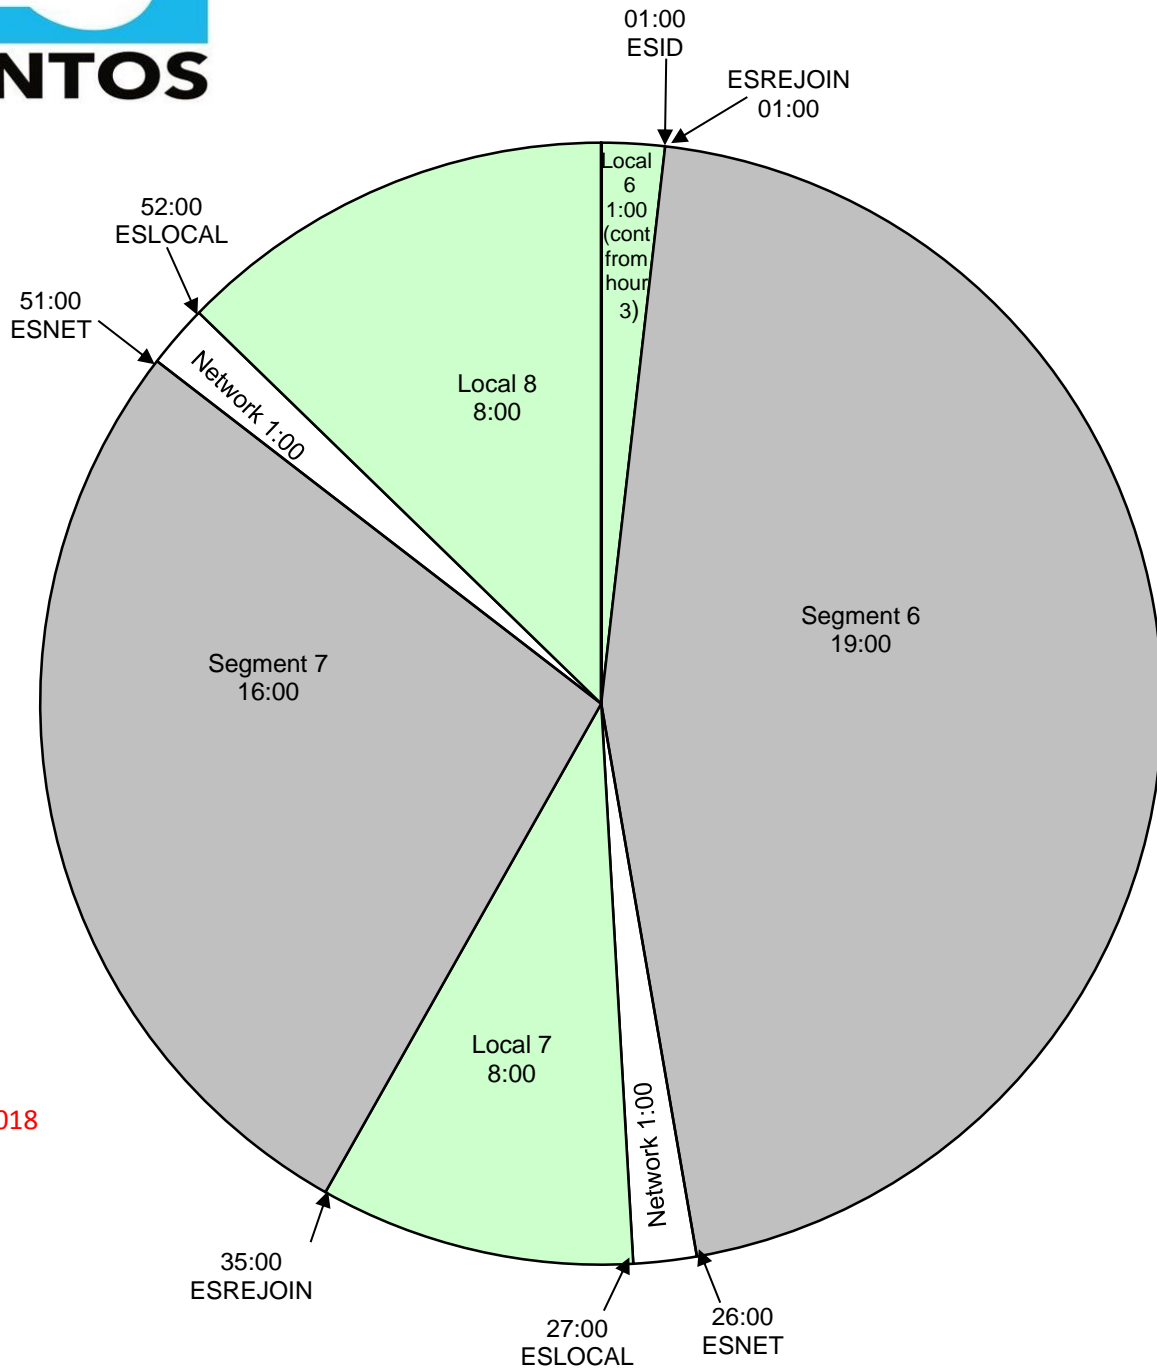

Tu Mañana con Enrique Santos
 Effective 4/23/2018
 Premiere XDS PRO4-P Satellite
 Monday - Friday 6:00am - 10:00am Eastern
 Hour 4

REV 4/12/2018

Local Breaks filled with news, traffic, weather, promos, spots, local contesting/ stationality, and jingle/sweeper imaging.

All breaks float.

ESLOCAL - Fires local breaks.

ESLINERA = Liner A Start (Enrique voiced station positioner out of a song)

ESLINERB = Liner B Start (Locally voiced SHORT Show ID (effects/ then dry) out of a song - MUST BE EXACTLY 5.1 seconds)

ESLINERC - Liner C Start (Enrique voiced station calls)

ESLINERD - For Premium Choice affiliates

ESREJOIN - Rejoin network

ESID - Local ID (Floats and fires as close to top of hour as practical)

ESNET - Fires network breaks