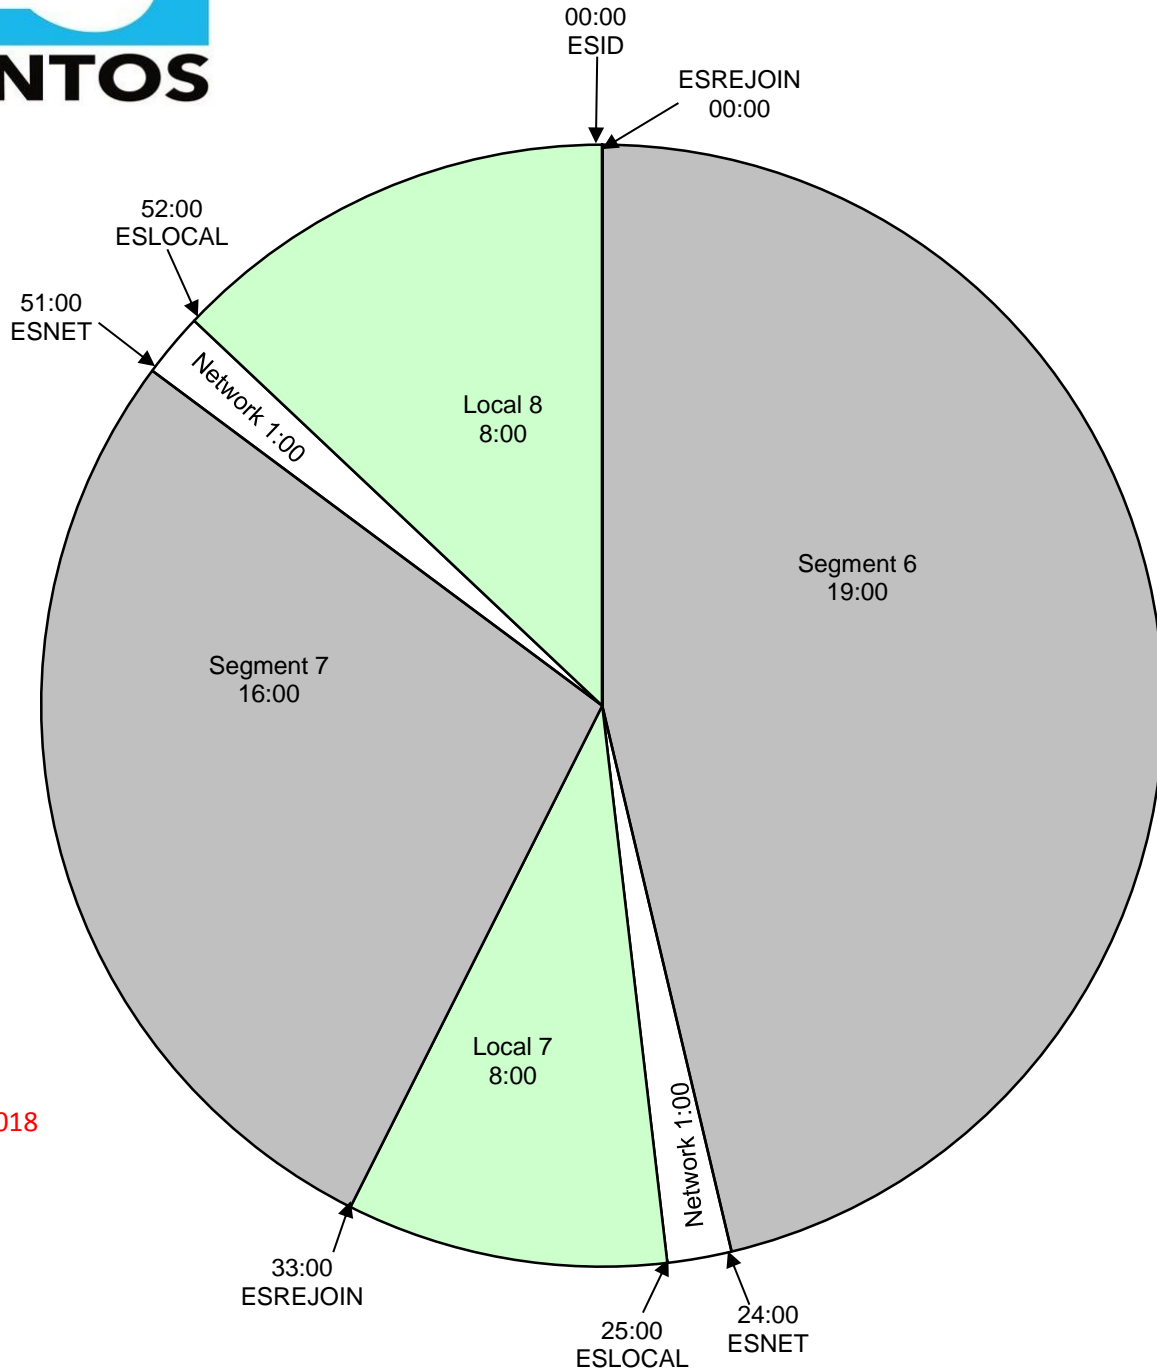

Tu Mañana con Enrique Santos
 Effective 4/23/2018
 Premiere XDS PRO4-P Satellite
 Monday - Friday 6:00am - 10:00am Eastern
 Hour 4

REV 4/12/2018

Local Breaks filled with news, traffic, weather, promos, spots, local contesting/ stationality, and jingle/sweeper imaging.

All breaks float.

ESLOCAL - Fires local breaks.

ESLINERA = Liner A Start (Enrique voiced station positioner out of a song)

ESLINERB = Liner B Start (Locally voiced SHORT Show ID (effects/ then dry) out of a song - MUST BE EXACTLY 5.1 seconds)

ESLINERC - Liner C Start (Enrique voiced station calls)

ESLINERD - For Premium Choice affiliates

ESREJOIN - Rejoin network

ESID - Local ID (Floats and fires as close to top of hour as practical)

ESNET - Fires network breaks