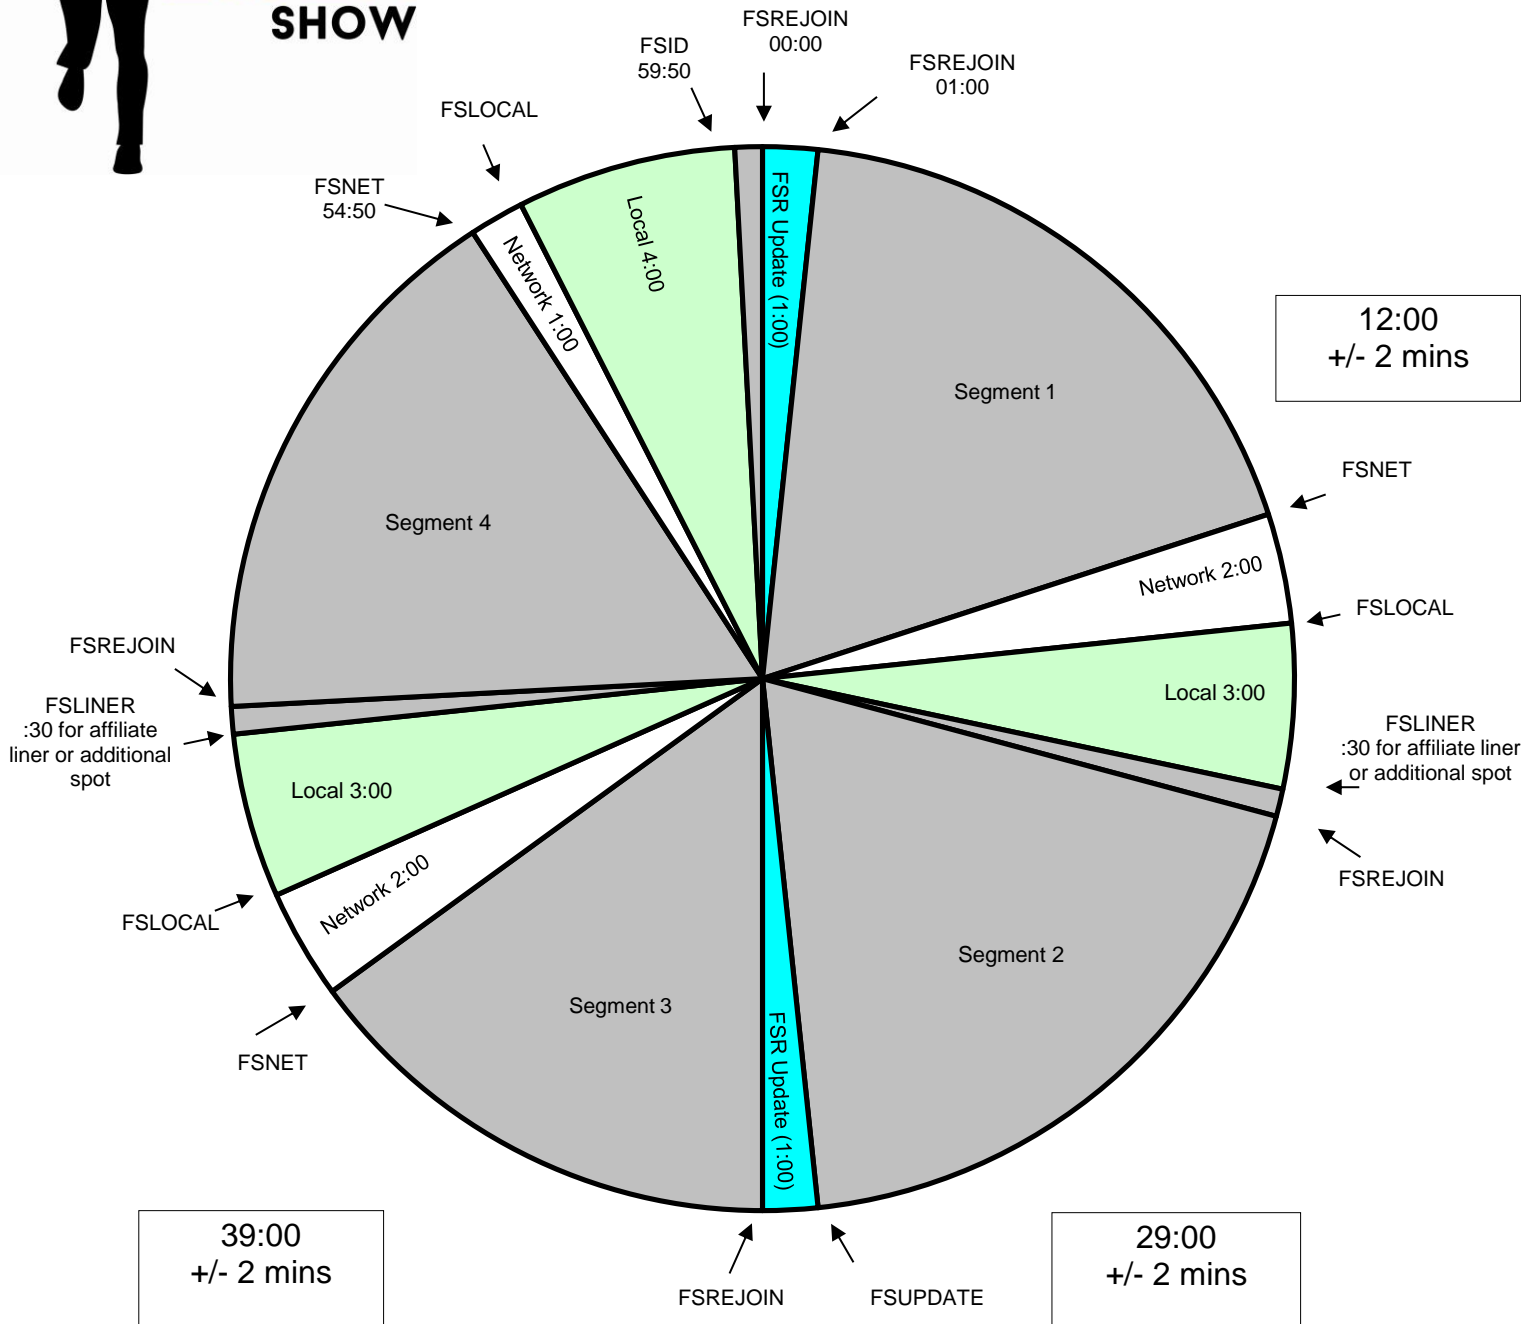

THE RICH EISEN SHOW

Rich Eisen Standard Program Clock

Effective November 3rd, 2014

Premiere XDS PRO4-P Satellite

9am - 12pm Pacific / 12pm - 3pm Eastern

- Each hour opens at 01:00. Hard Out at 54:50

- All other breaks float.

For Technical Assistance Call
Premiere Network Operations Center: (800) 276-4431
Technical Info: <http://engineering.premiereradio.com>

premiere
NETWORKS

Network break at 12:00 and 54:50
may be live read or produced spot.