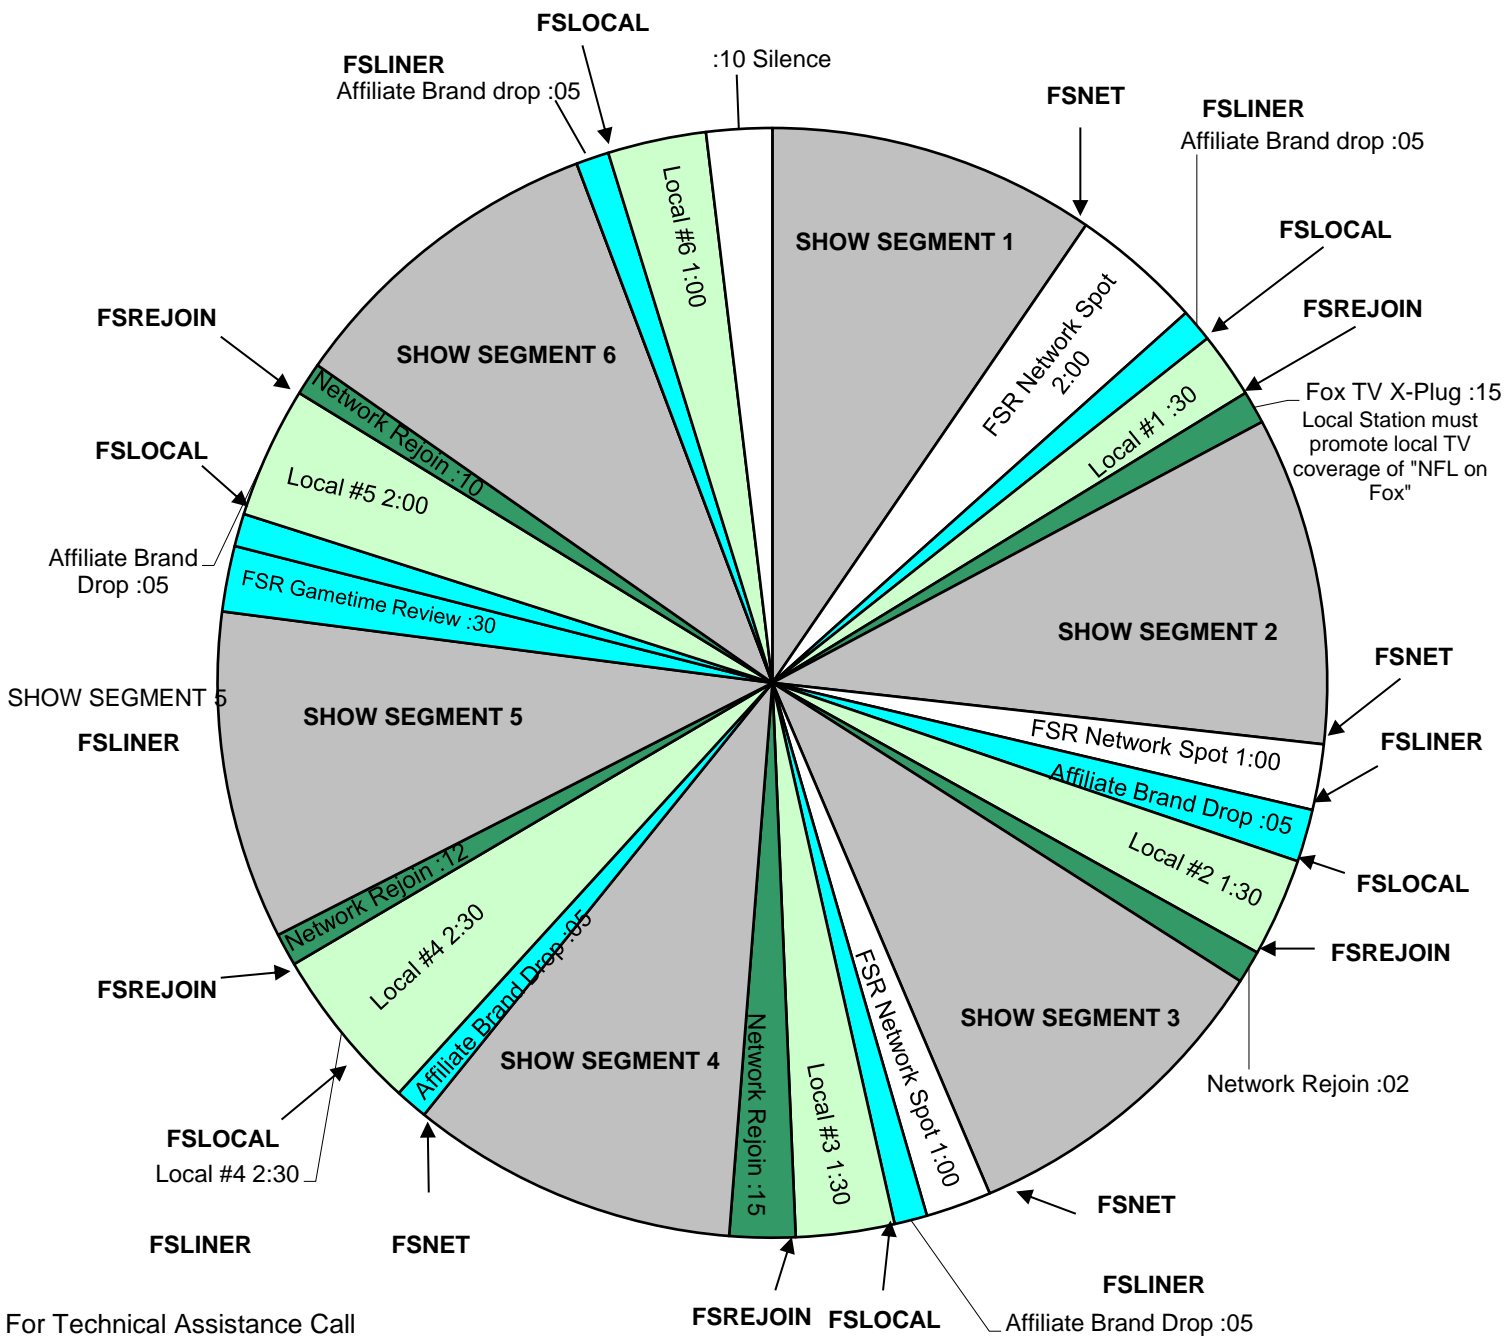

Fox NFL Sunday Show Clock

9:00 Mins. Local Commercial Time / 4:00 Fox Sports Radio Networks Commercial Time
 (11a-1p et / 8a-10a pt)
 Premiere XDS PRO4-P

For Technical Assistance Call
 Premiere Network Operations Center: (800) 276-4431
 Technical Info: <http://engineering.premiereradio.com>

All breaks are subject to change

FSLINER= Liner Relay over music bed
 FSLOCAL= Local Break Relay
 FSREJOIN= Rejoin
 FSNET= Network Break

Effective September 13th, 2015