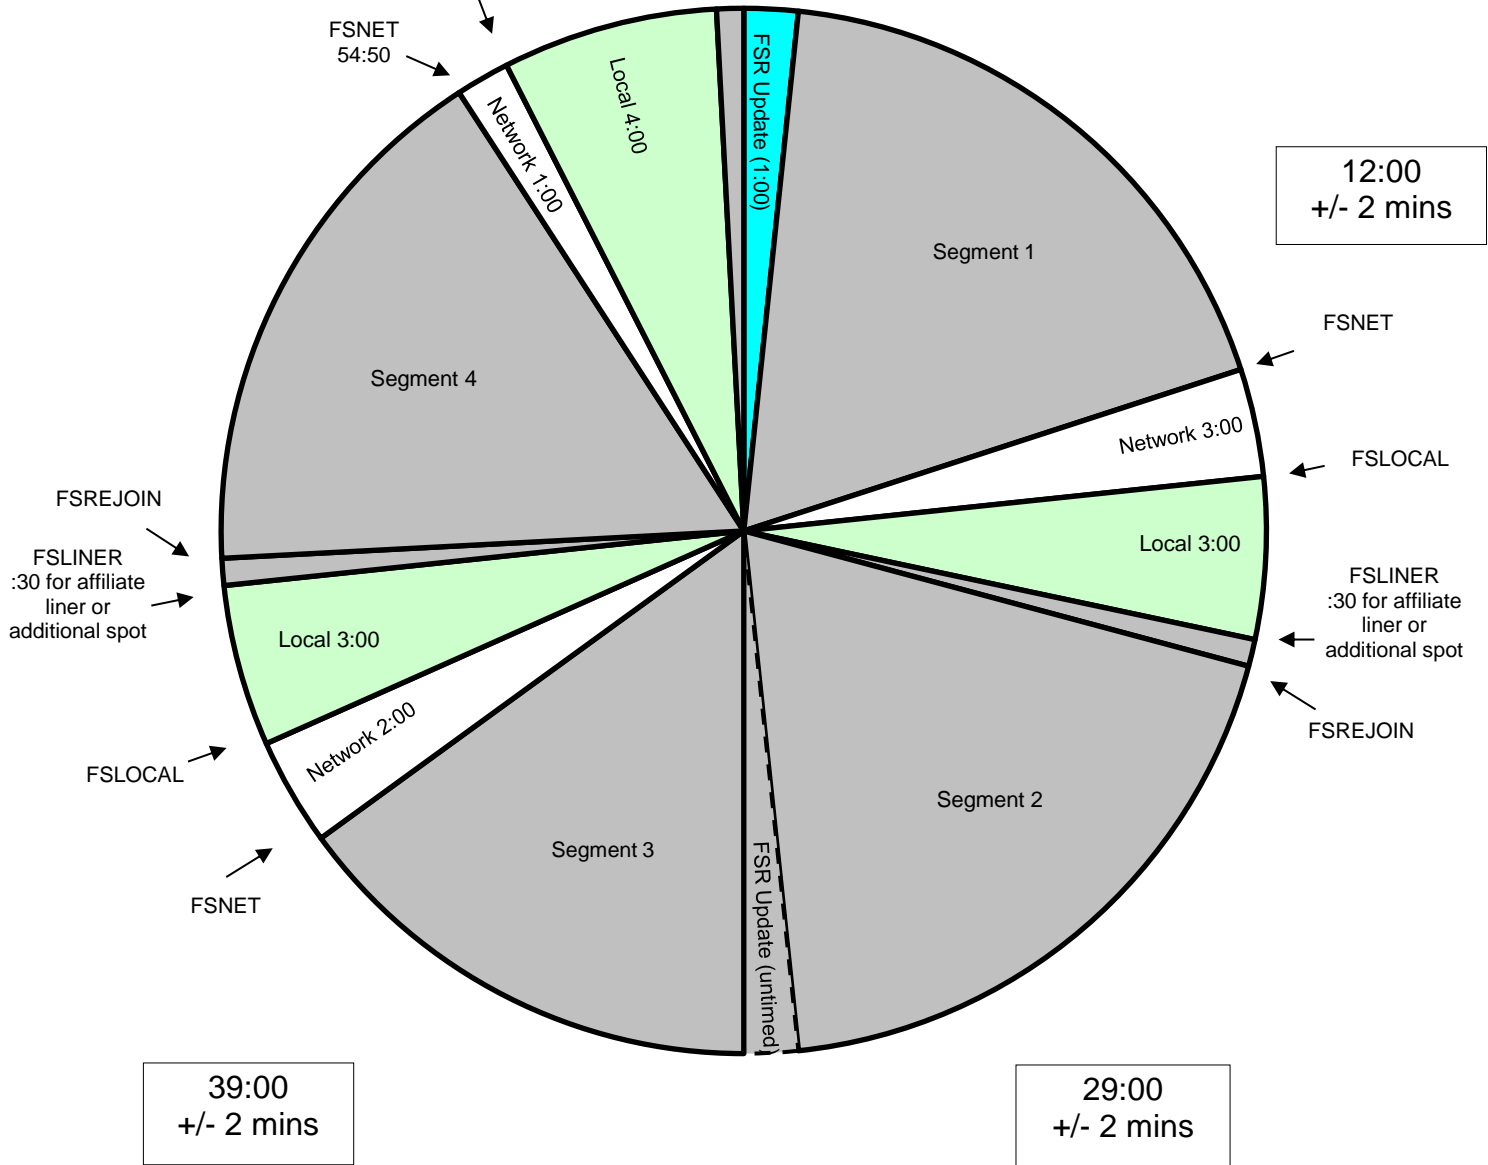

COVINO & RICH

Covino & Rich Show Standard Program Clock

Effective October 3rd 2022

Premiere XDS PRO4-P Satellite

2pm - 4pm Pacific / 5pm - 7pm Eastern

- Each hour opens at 01:00. Hard Out at 54:50

- All other breaks float.

Call in #: 1-877-99ON-FOX FSLOCAL

FSID 59:50
FSREJOIN 00:00
FSREJOIN 01:00