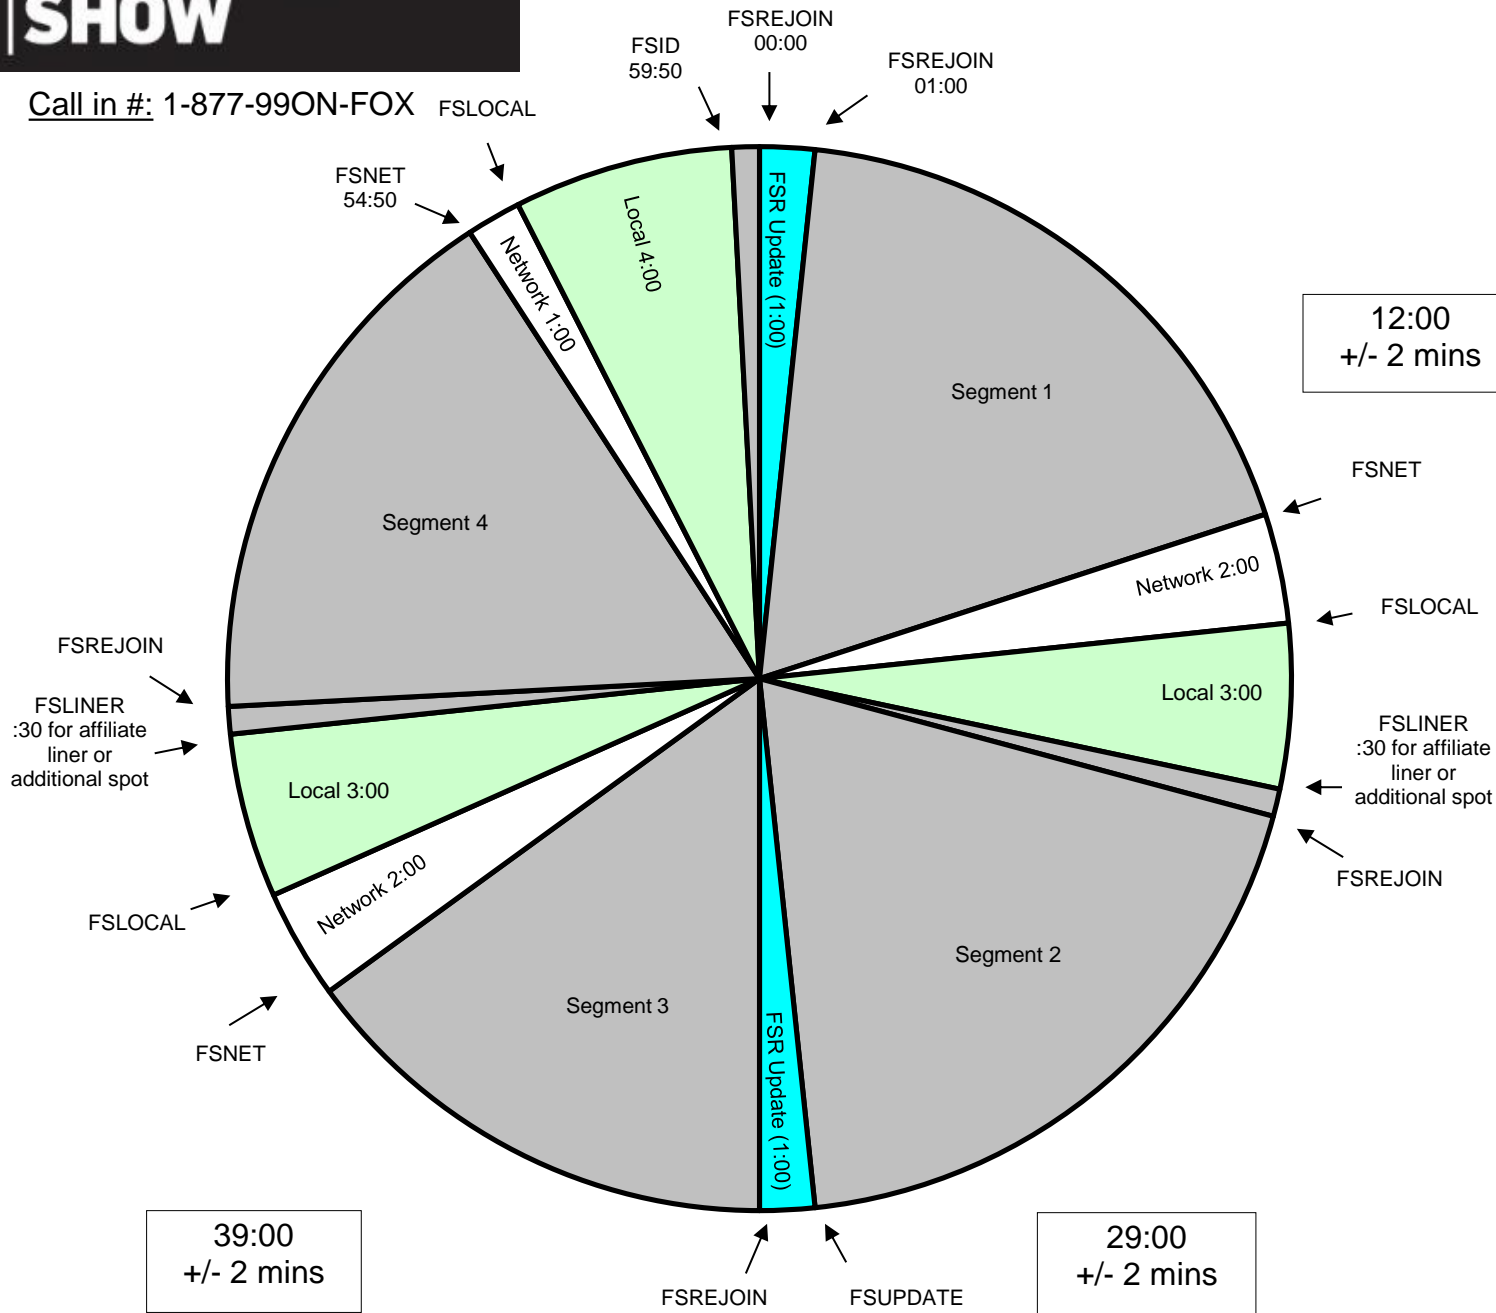

Doug Gottlieb Show Standard Program Clock

Effective April 24th 2017

Premiere XDS PRO4-P Satellite

12PM - 3pm Pacific / 3pm - 6pm Eastern

- Each hour opens at 01:00. Hard Out at 54:50

- All other breaks float.

Call in #: 1-877-99ON-FOX FSLOCAL