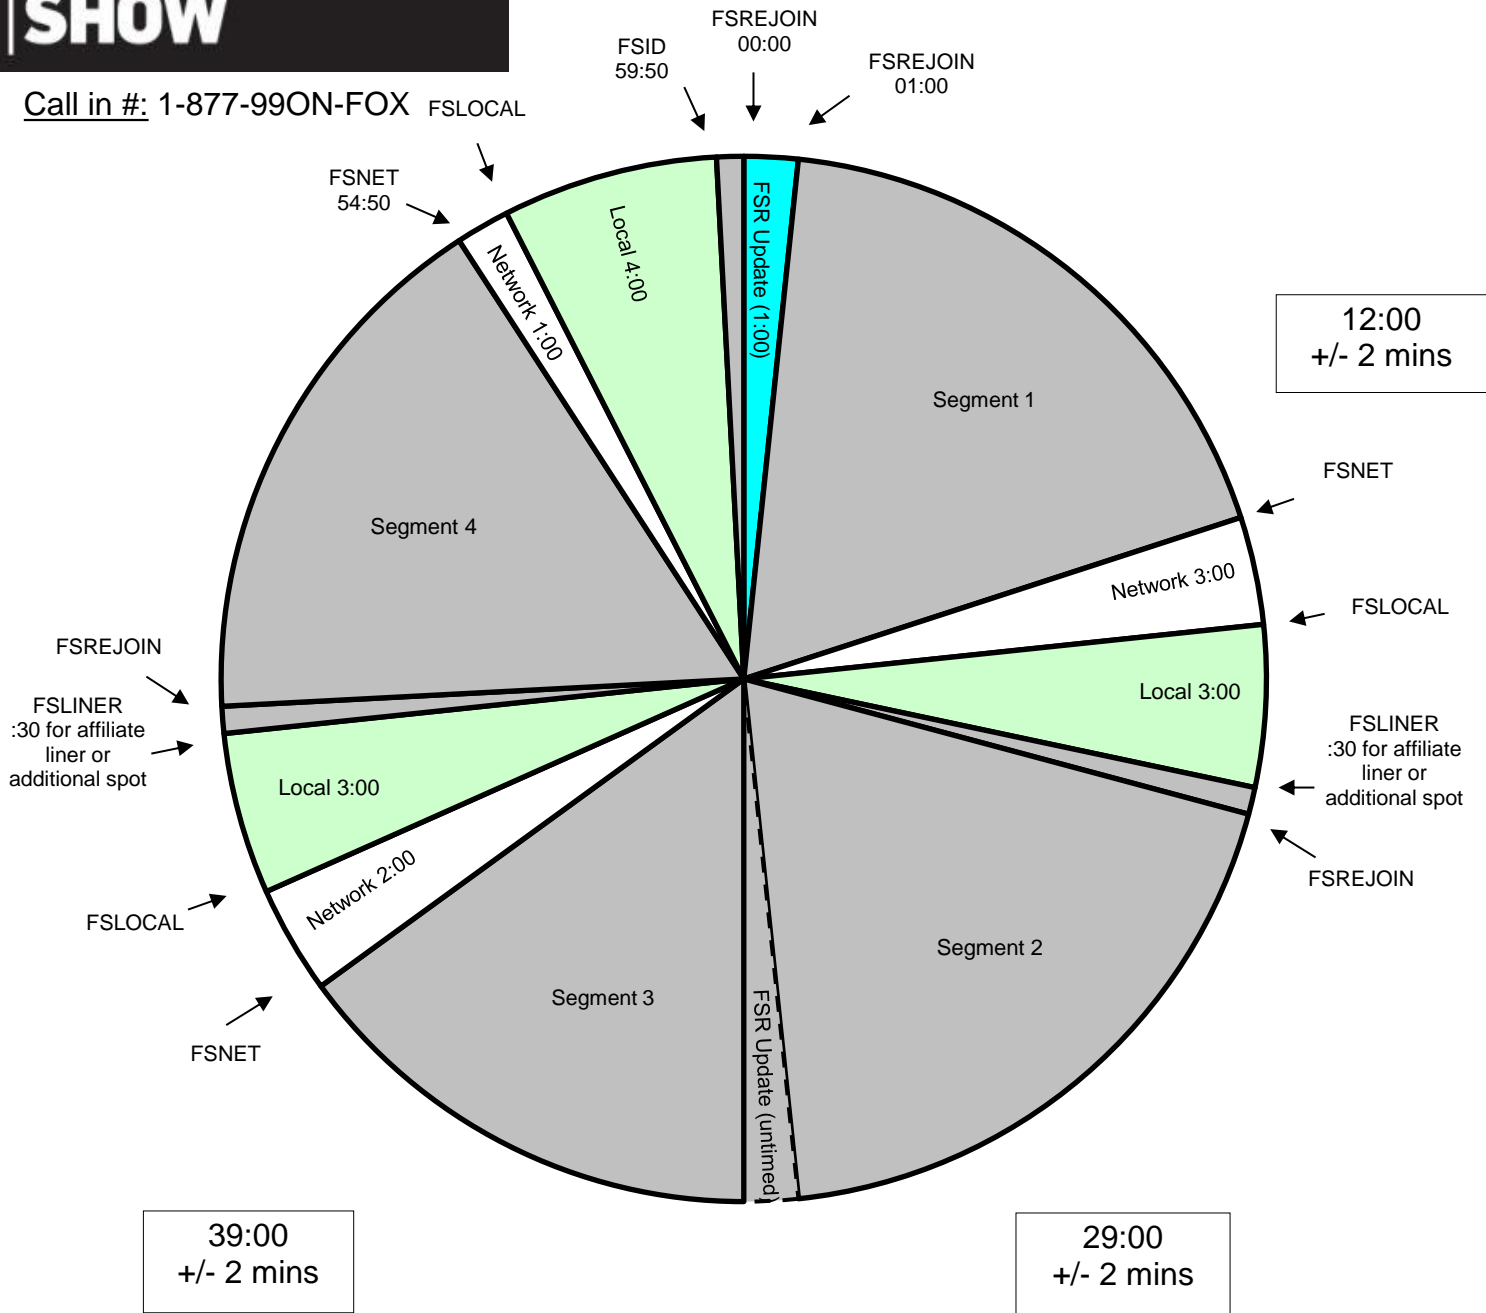

Doug Gottlieb Show Standard Program Clock

Effective October 3rd 2022

Premiere XDS PRO4-P Satellite

12pm - 2pm Pacific / 3pm - 5pm Eastern

- Each hour opens at 01:00. Hard Out at 54:50

- All other breaks float.

Call in #: 1-877-99ON-FOX FSLOCAL