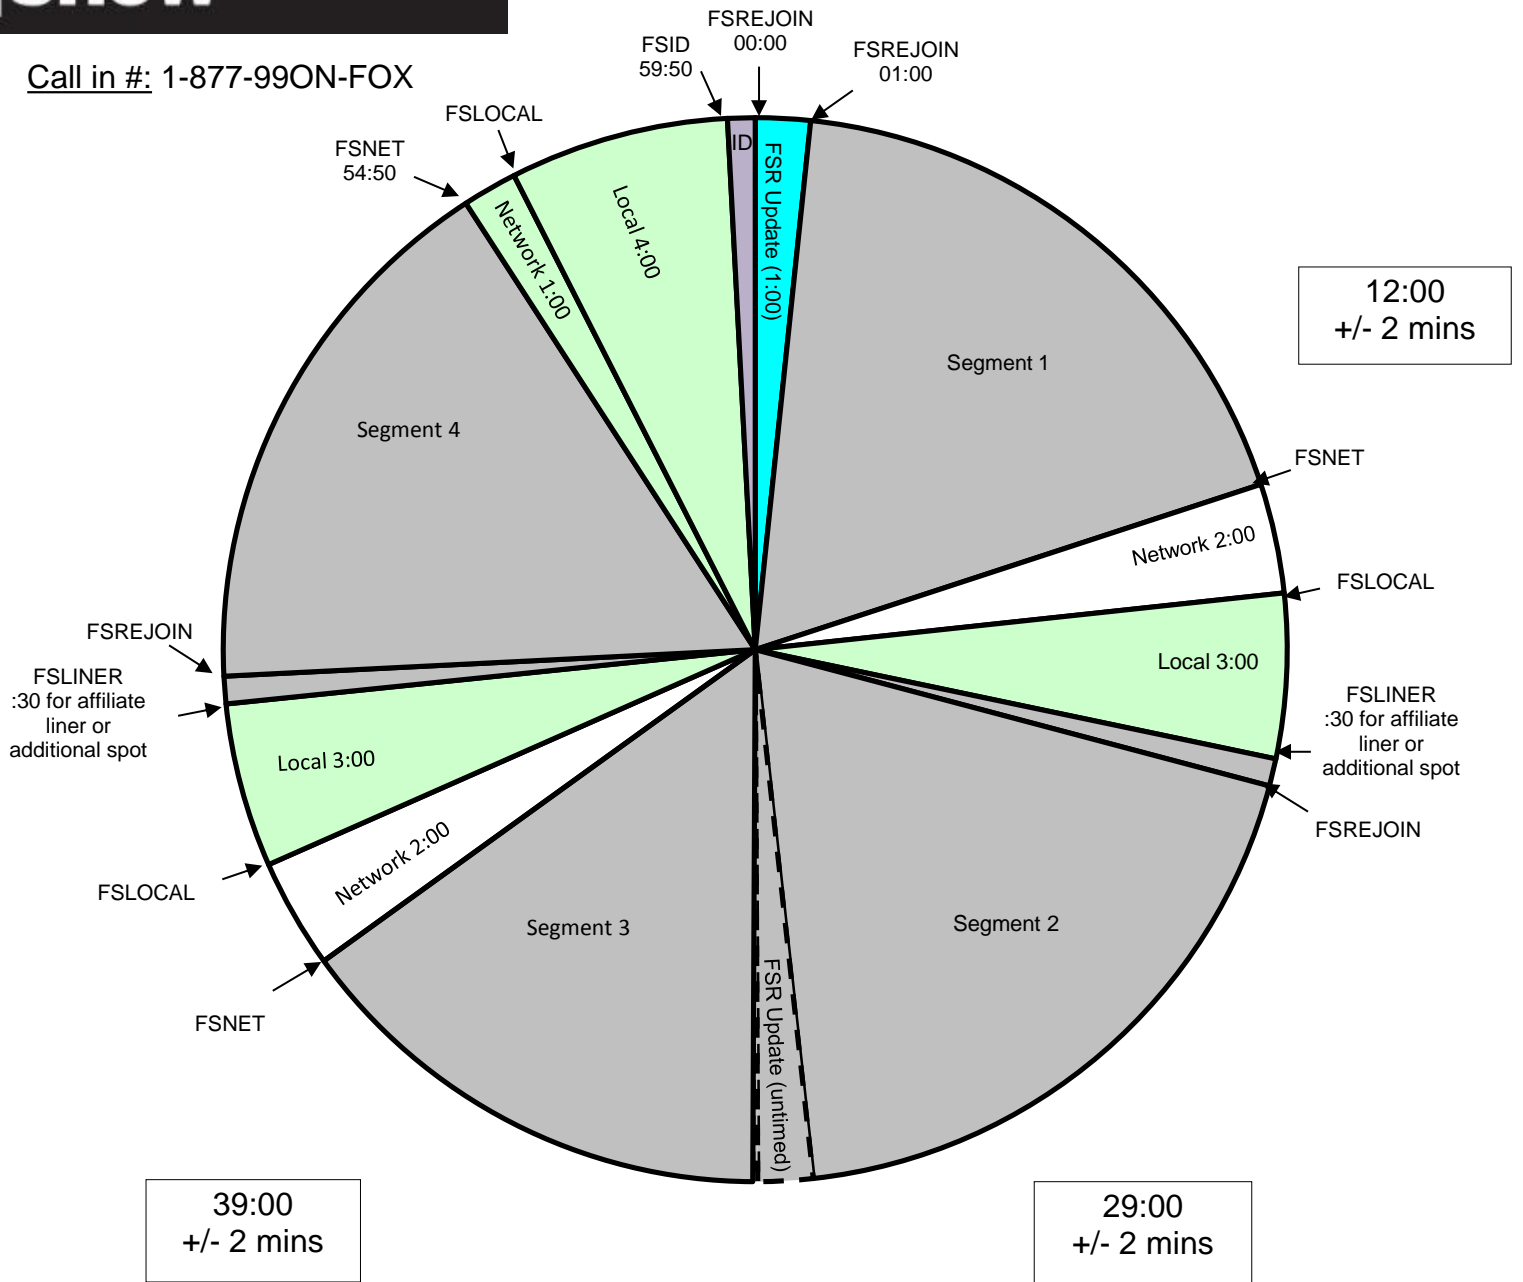

THE DOUG GOTTLIB SHOW

Doug Gottlieb Show Standard Program Clock

Effective August 28th 2017

Premiere XDS PRO4-P Satellite

12PM - 3pm Pacific / 3pm - 6pm Eastern

- Each hour opens at 01:00. Hard Out at 54:50
- All other breaks float.

Call in #: 1-877-99ON-FOX

For Technical Assistance Call
Premiere Network Operations Center: (800) 276-4431
Technical Info: <http://engineering.premiereradio.com>

premiere
NETWORKS