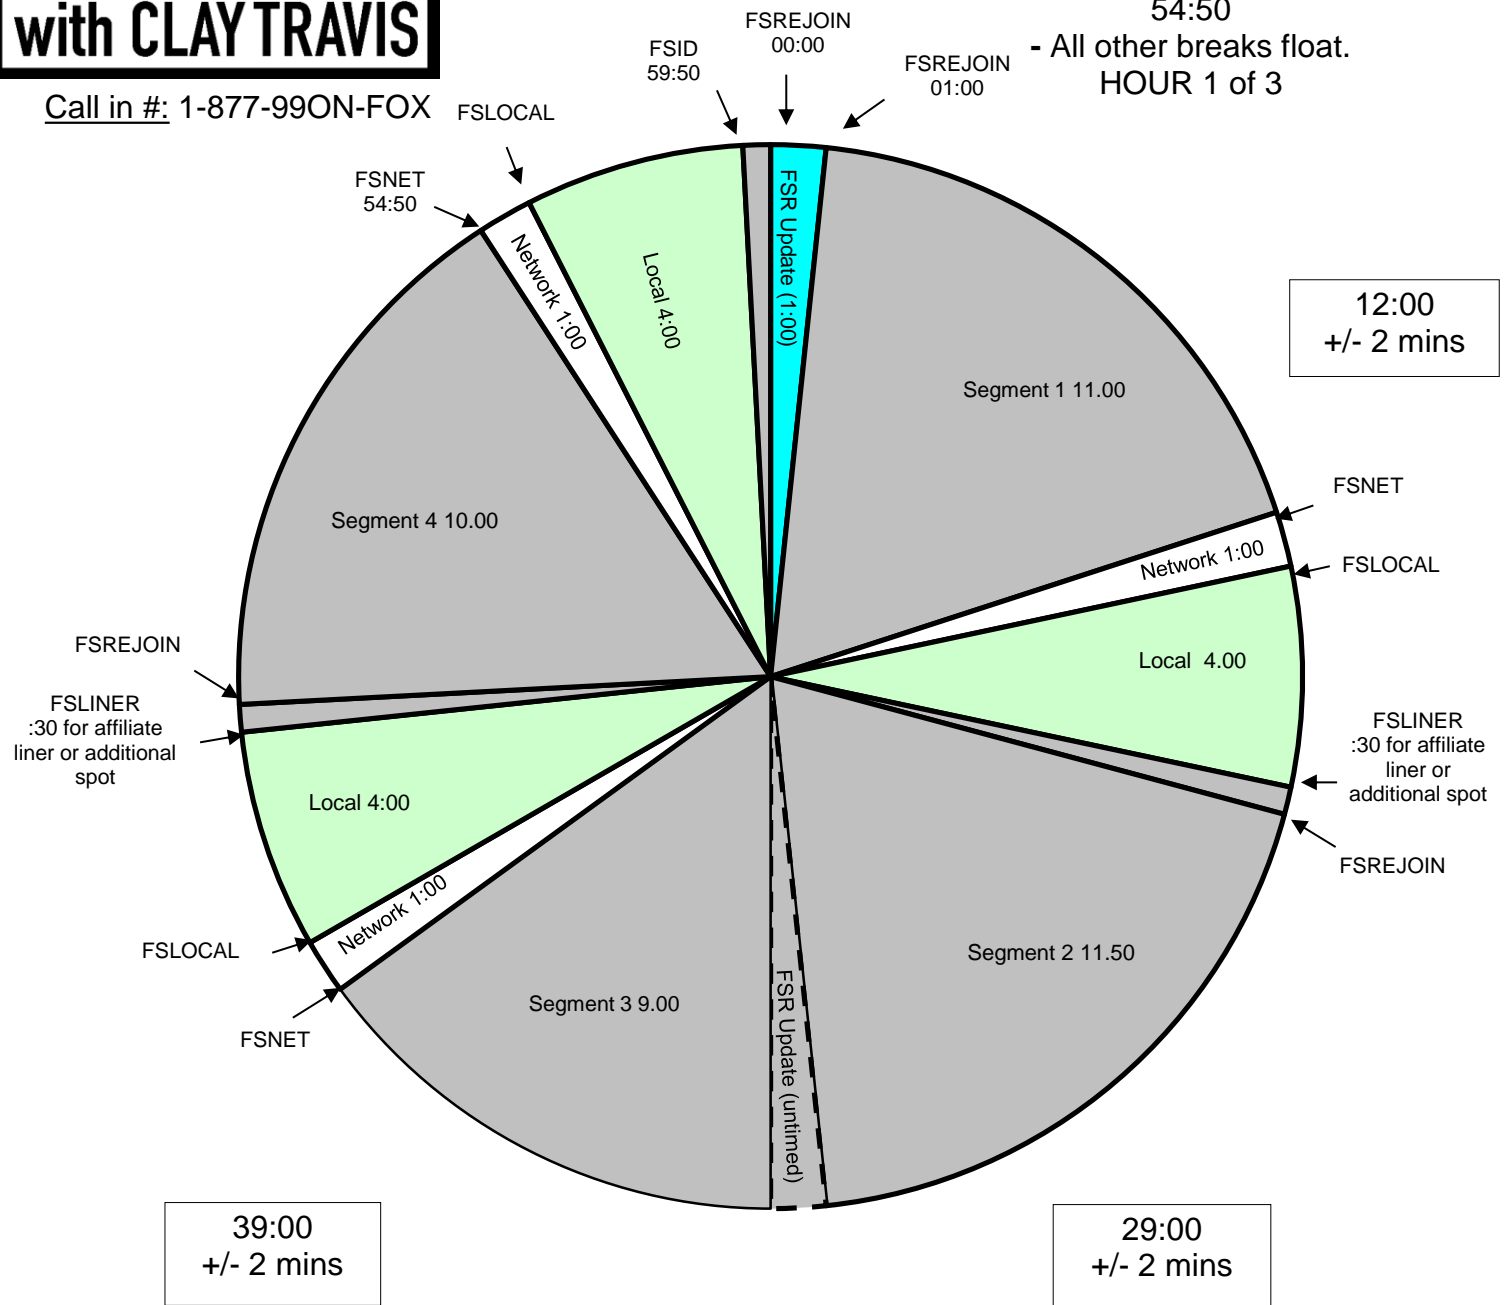

OUTKICK THE COVERAGE

with **CLAY TRAVIS**

Call in #: 1-877-99ON-FOX

Outkick the Coverage
with Clay Travis

Effective August 28th 2017

Premiere XDS PRO4-P Satellite

Airs Live 6:00AM-9:00AM Eastern

3:00AM-6:00AM Pacific

- Each hour opens at 01:00. Hard Out at
54:50

- All other breaks float.
HOUR 1 of 3

For Technical Assistance Call
Premiere Network Operations Center: (800) 276-4431
Technical Info: <http://engineering.premiereradio.com>

premiere
NETWORKS