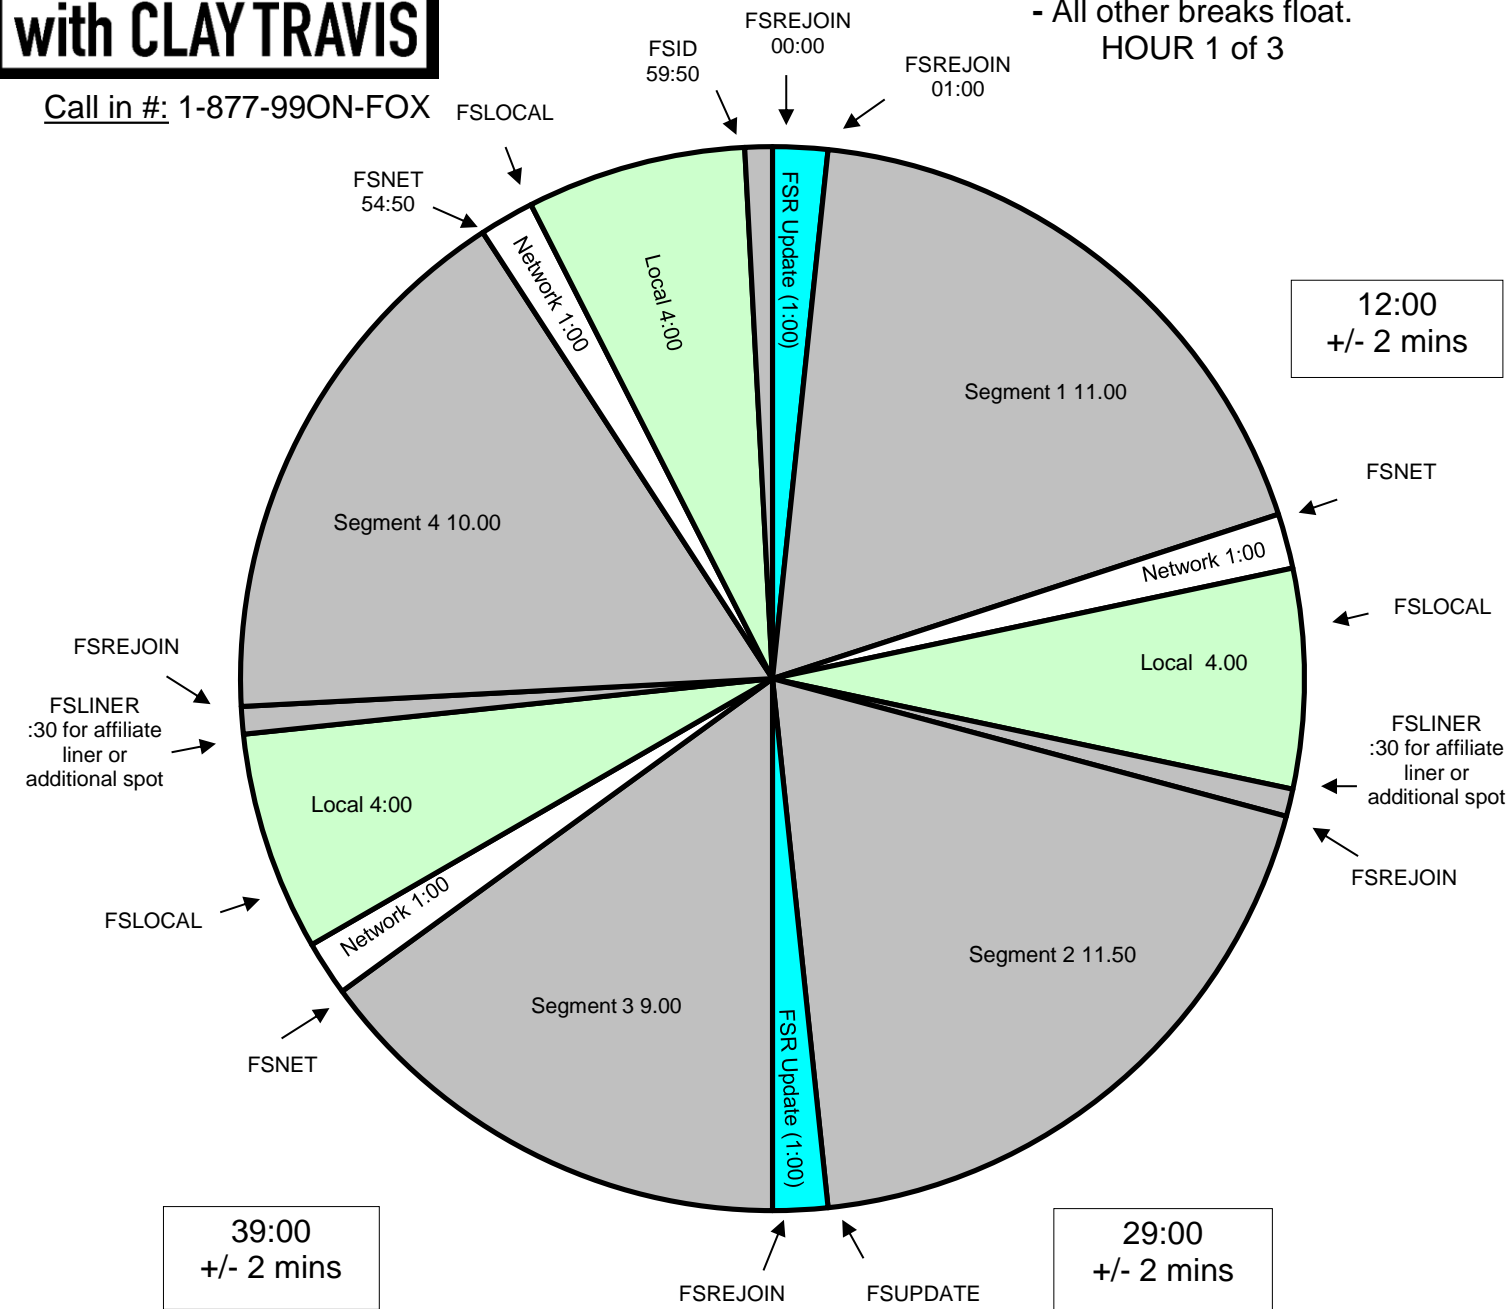

OUTKICK THE COVERAGE

with CLAY TRAVIS

Call in #: 1-877-99ON-FOX

Outkick the Coverage
with Clay Travis

Effective June 19th 2017

Premiere XDS PRO4-P Satellite

Airs Live 6:00AM-9:00AM Eastern

3:00AM-6:00AM Pacific

- Each hour opens at 01:00. Hard Out at 54:50

- All other breaks float.

HOUR 1 of 3

For Technical Assistance Call
Premiere Network Operations Center: (800) 276-4431
Technical Info: <http://engineering.premiereradio.com>

premiere
NETWORKS