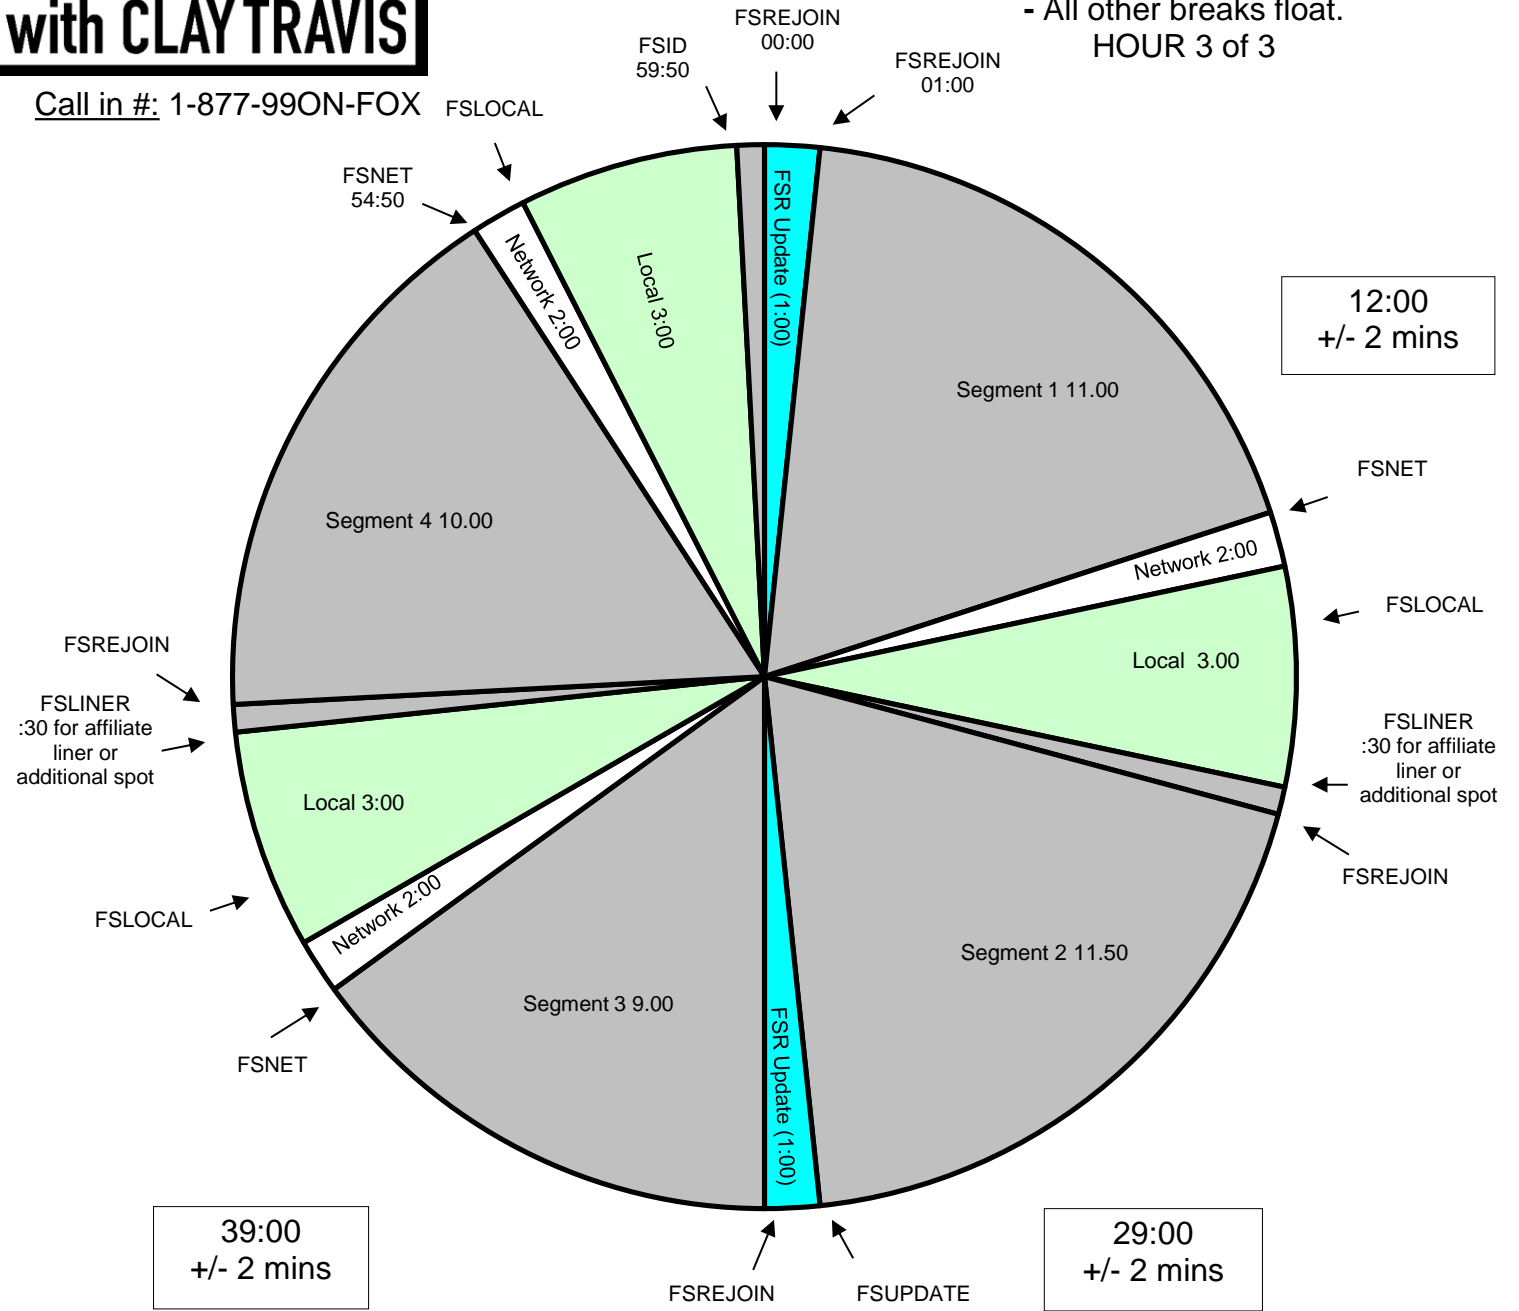

OUTKICK THE COVERAGE

with CLAY TRAVIS

Call in #: 1-877-99ON-FOX

**Outkick the Coverage
with Clay Travis**
Effective June 19th 2017
Premiere XDS PRO4-P Satellite
Airs Live 6:00AM-9:00AM Eastern
3:00AM-6:00AM Pacific
 - Each hour opens at 01:00. Hard Out at 54:50
 - All other breaks float.
HOUR 3 of 3