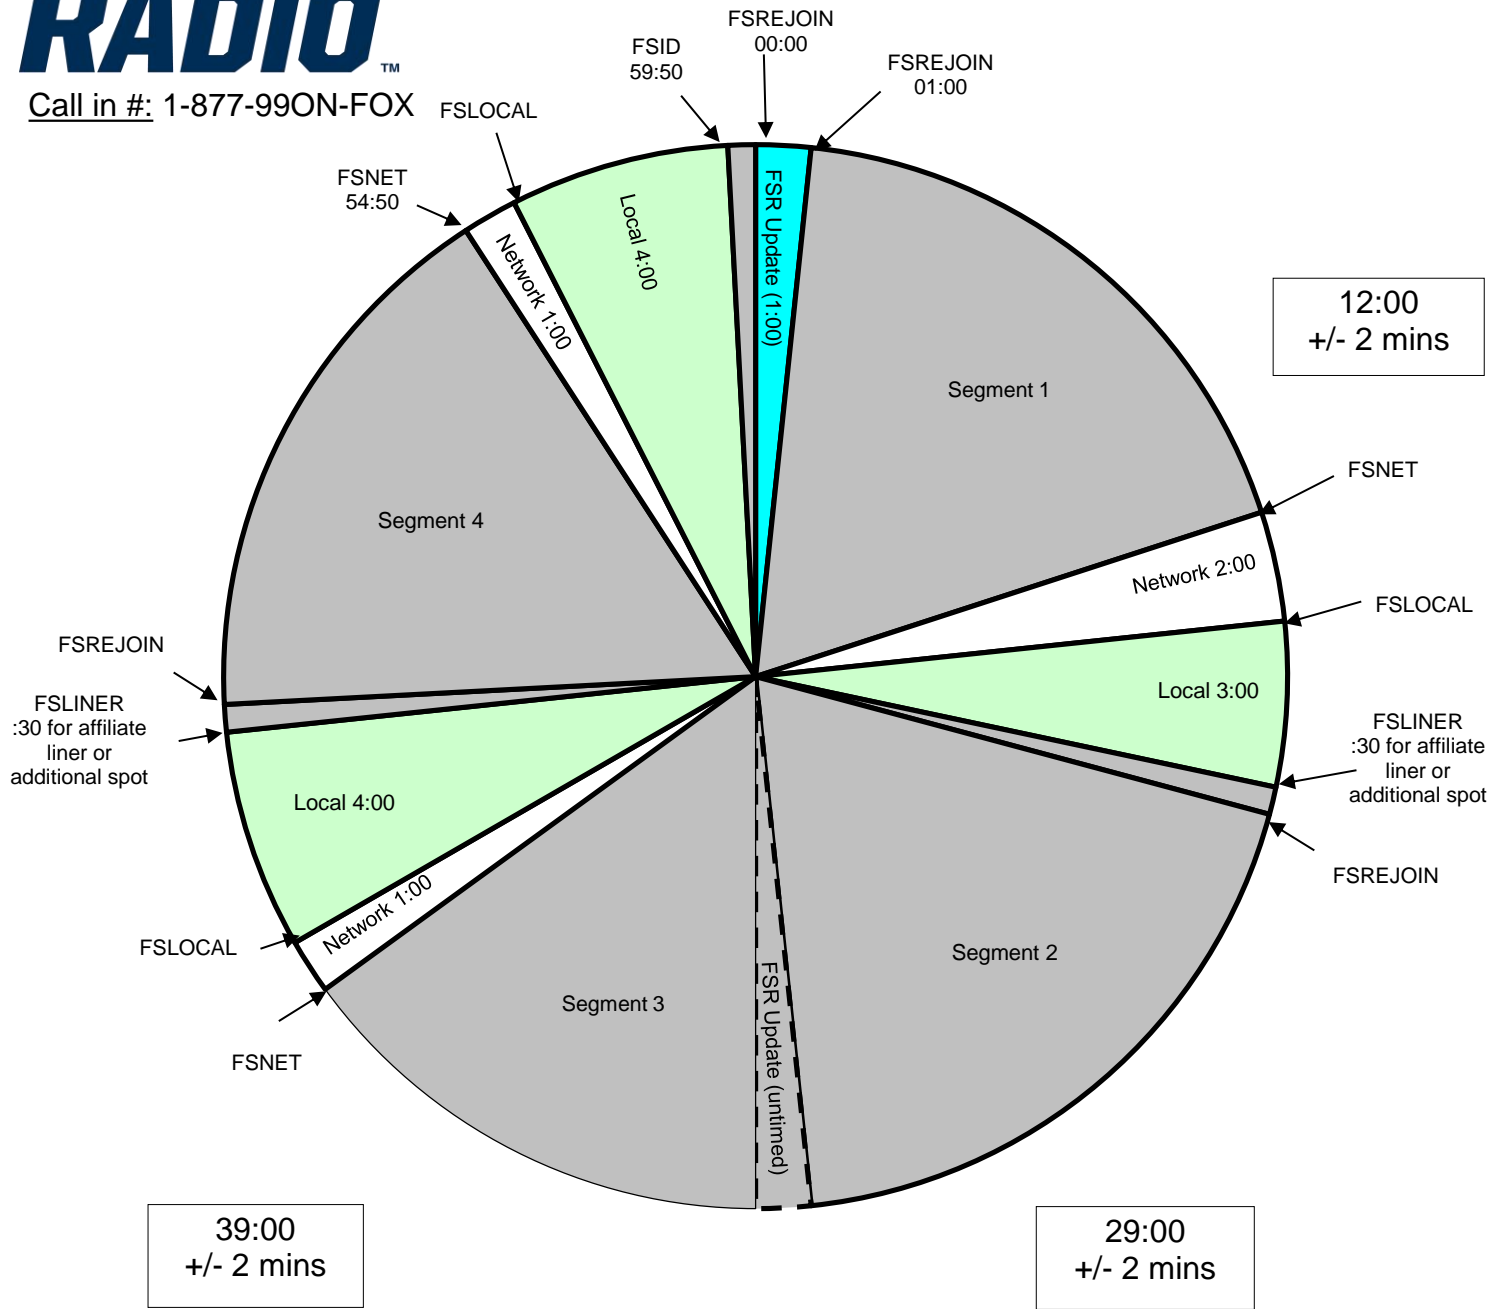

## Program Clock

Effective August 28th 2017

Premiere XDS PRO4-P Satellite

- Each hour opens at 01:00. Hard Out at 54:50

- All other breaks float.

For Technical Assistance Call  
Premiere Network Operations Center: (800) 276-4431  
Technical Info: <http://engineering.premiereradio.com>