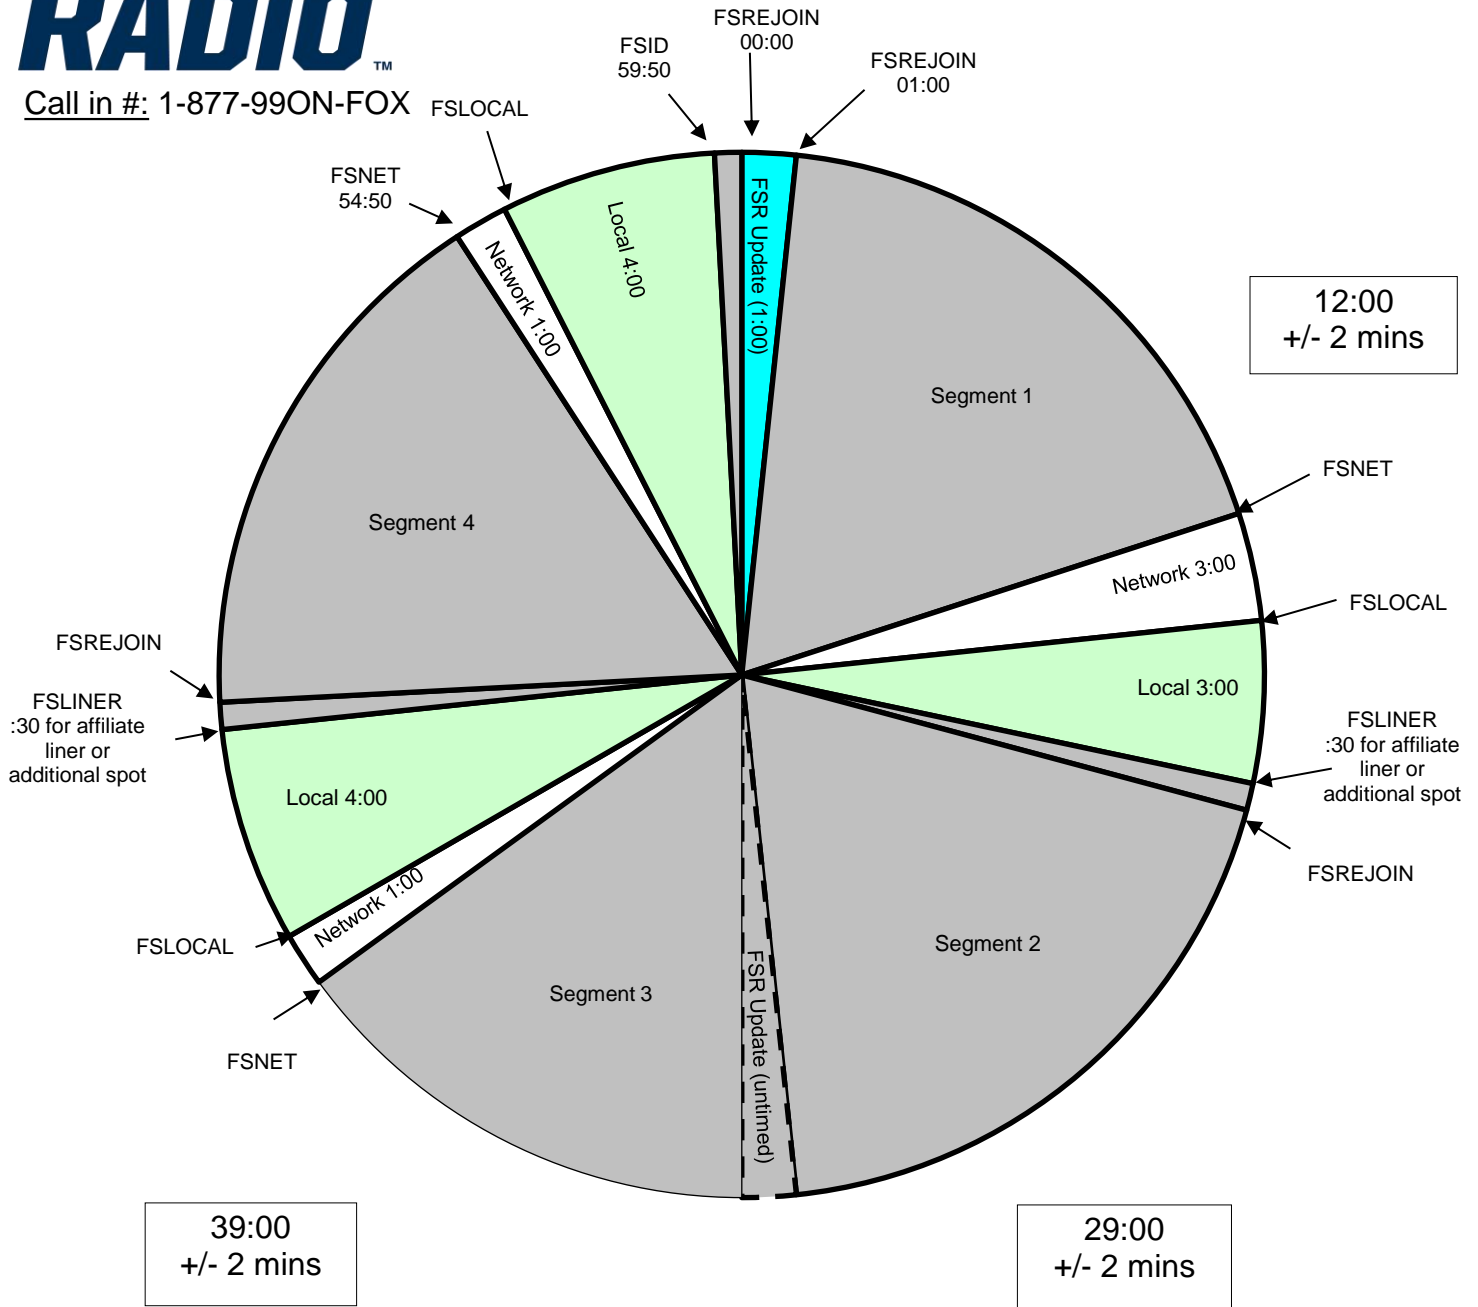

## Program Clock Effective December 27th, 2021 Premiere XDS PRO4-P Satellite

- Each hour opens at 01:00. Hard Out at 54:50
- All other breaks float.

For Technical Assistance Call  
 Premiere Network Operations Center: (800) 276-4431  
 Technical Info: <http://engineering.premiereradio.com>