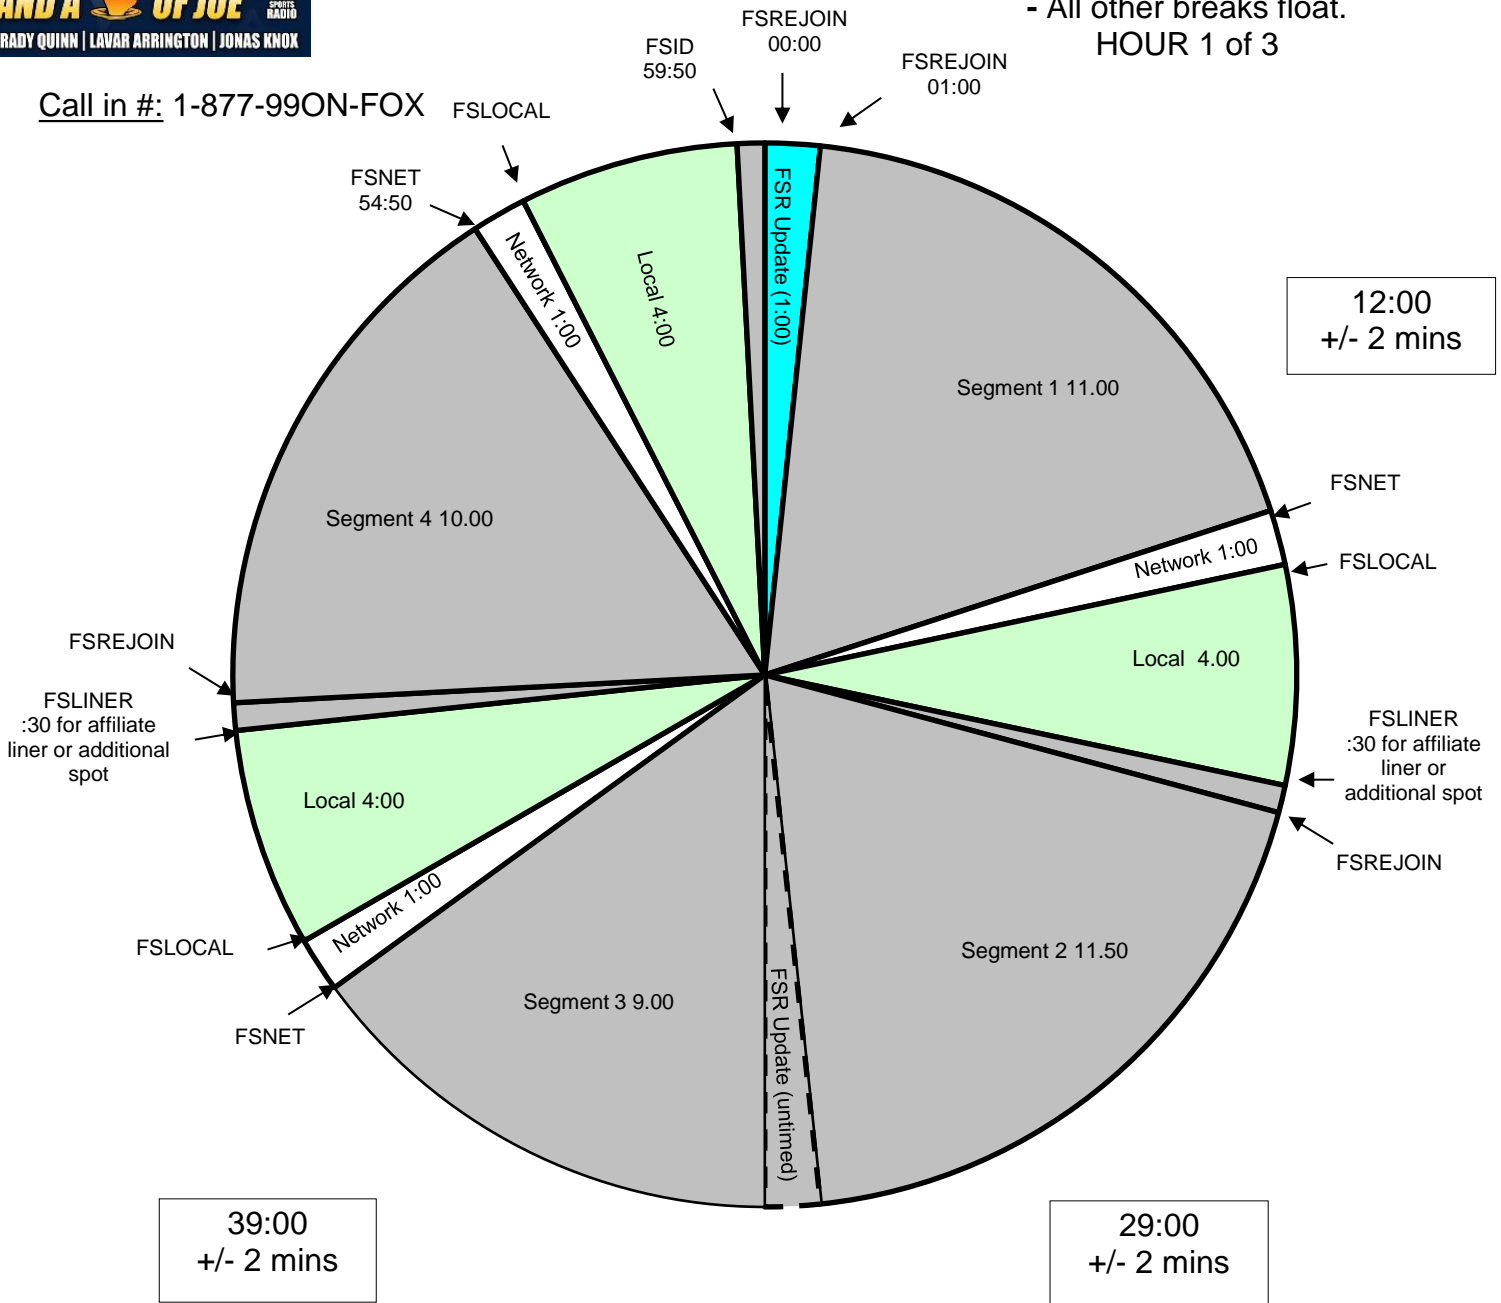

Two Pros and a Cup of Joe
Effective August 28th 2017
Premiere XDS PRO4-P Satellite
Airs Live 6:00AM-9:00AM Eastern
3:00AM-6:00AM Pacific
- Each hour opens at 01:00. Hard Out at 54:50
- All other breaks float.
HOUR 1 of 3

Call in #: 1-877-99ON-FOX