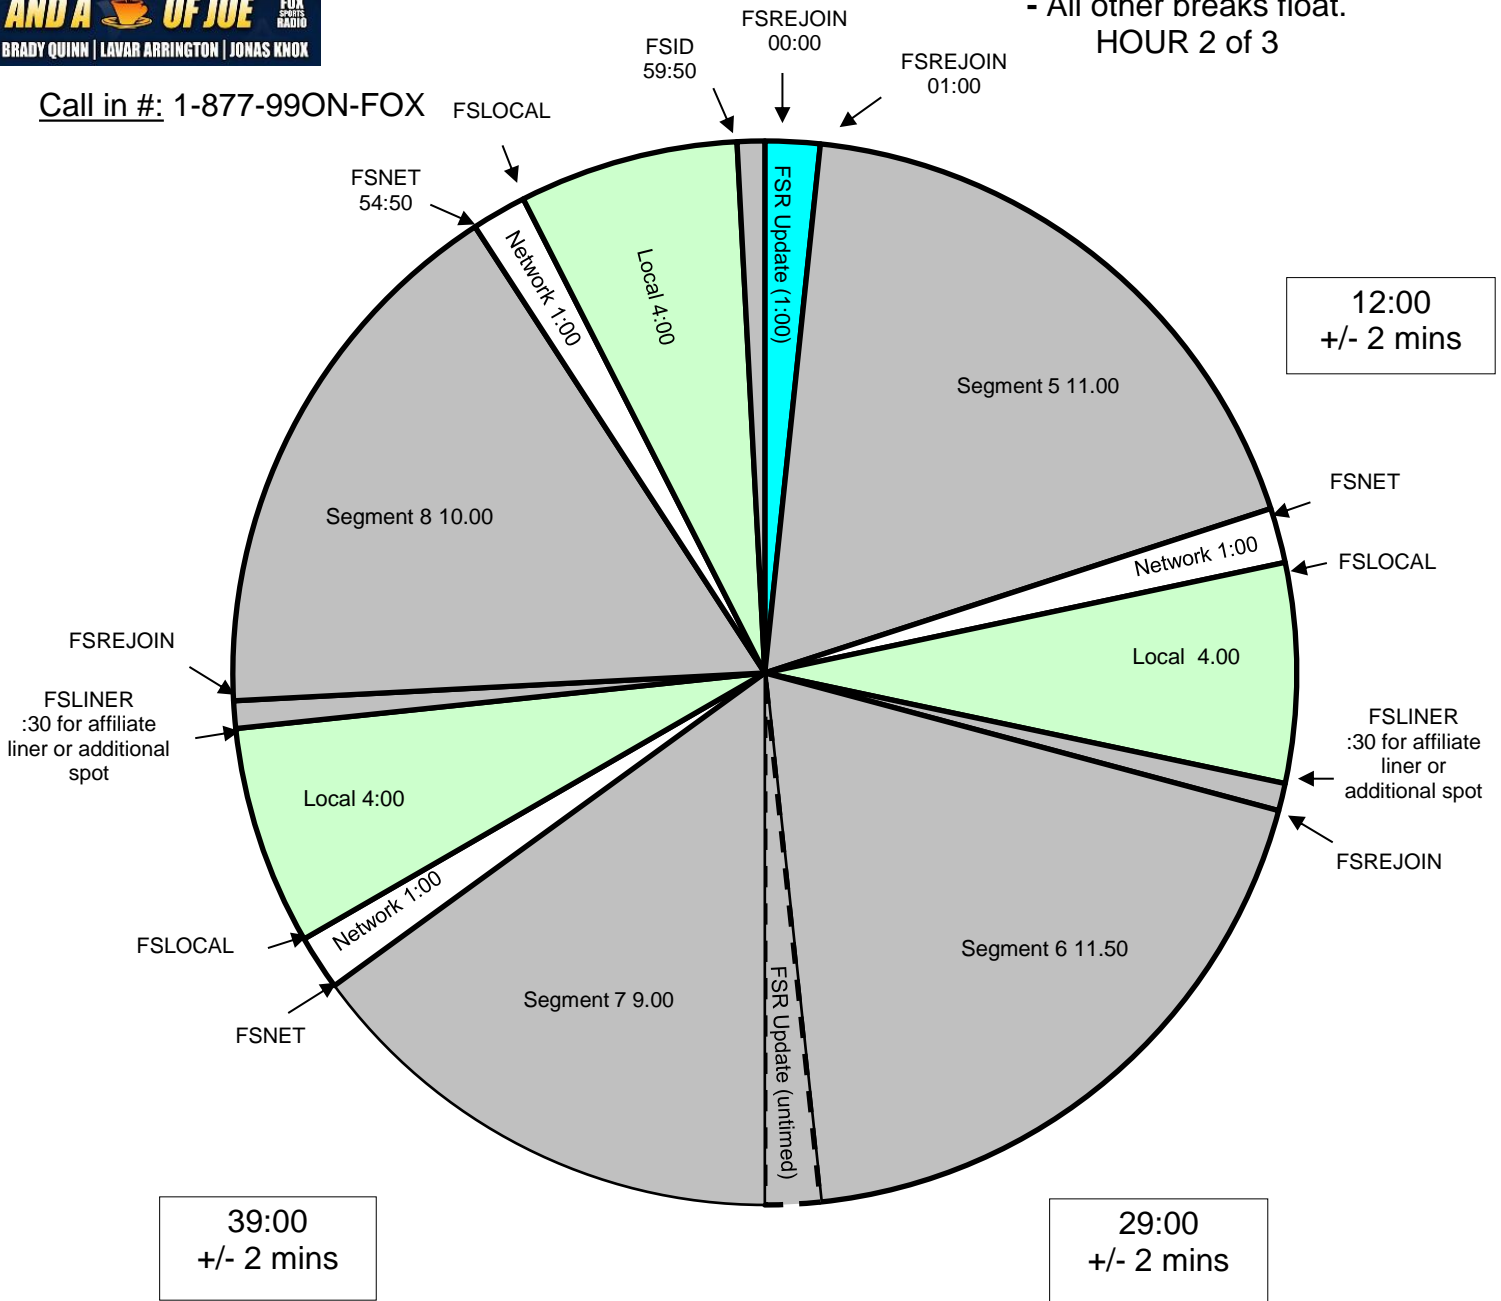

Two Pros and a Cup of Joe
Effective August 28th 2017
Premiere XDS PRO4-P Satellite
Airs Live 6:00AM-9:00AM Eastern
3:00AM-6:00AM Pacific
- Each hour opens at 01:00. Hard Out at 54:50
- All other breaks float.
HOUR 2 of 3

Call in #: 1-877-99ON-FOX